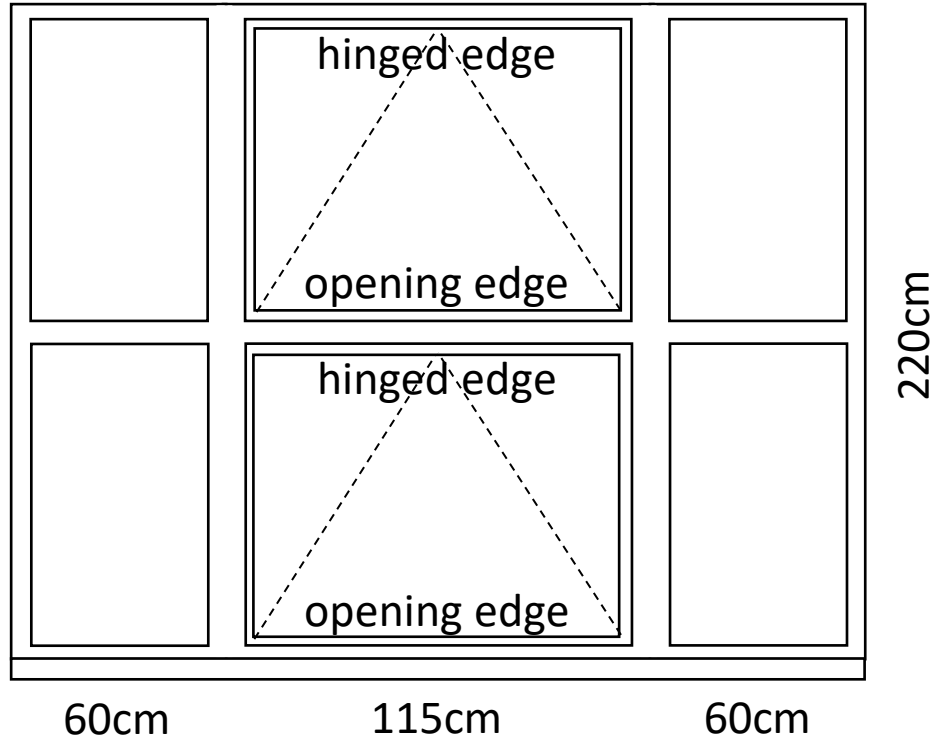

Master bedroom - proposed

Mechanism	Casement
Glass type	Clear
Glazing	Double
Frame material	uPVC
Frame colour	White
Vent head	Yes
External horn	No
Handle colour	White
Energy rating	A+ (<1.4 U-value)