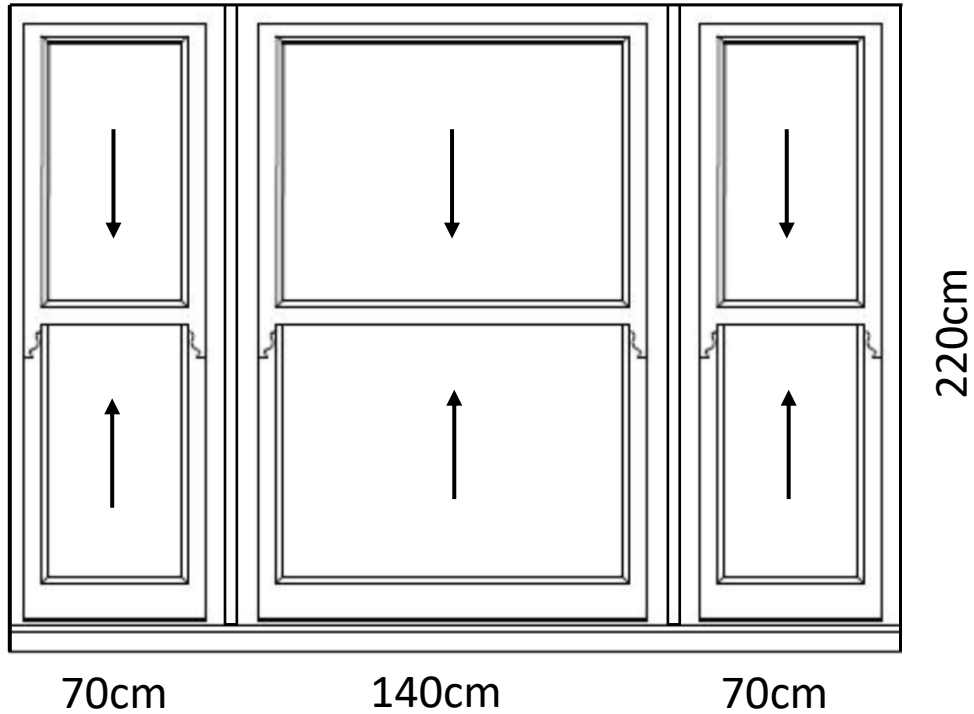

Flat B 34 Birchington Road

Windows Plans

Living room bay - original

70cm

140cm

70cm

220cm

Mechanism	Sash
Glass type	Clear
Glazing	Single
Frame material	Timber
Frame colour	White
Vent head	Yes
External horn	Yes
Handle colour	White
Energy rating	Very poor

Living room bay - proposed

Mechanism	Sash
Glass type	Clear
Glazing	Double
Frame material	uPVC
Frame colour	White
Vent head	Yes
External horn	Yes
Handle colour	White
Energy rating	A (<1.4 U-value)

Kitchen - original

220cm

105cm

Mechanism	Sash
Glass type	Clear
Glazing	Single
Frame material	Timber
Frame colour	White
Vent head	Yes
External horn	Yes
Handle colour	White
Energy rating	Very poor

Kitchen - proposed

Mechanism	Sash
Glass type	Clear
Glazing	Double
Frame material	uPVC
Frame colour	White
Vent head	Yes
External horn	Yes
Handle colour	White
Energy rating	A (<1.4 U-value)

Master bedroom - original

60cm

115cm

60cm

220cm

Mechanism	Sash
Glass type	Clear
Glazing	Single
Frame material	Timber
Frame colour	White
Vent head	Yes
External horn	Yes
Handle colour	White
Energy rating	Very poor