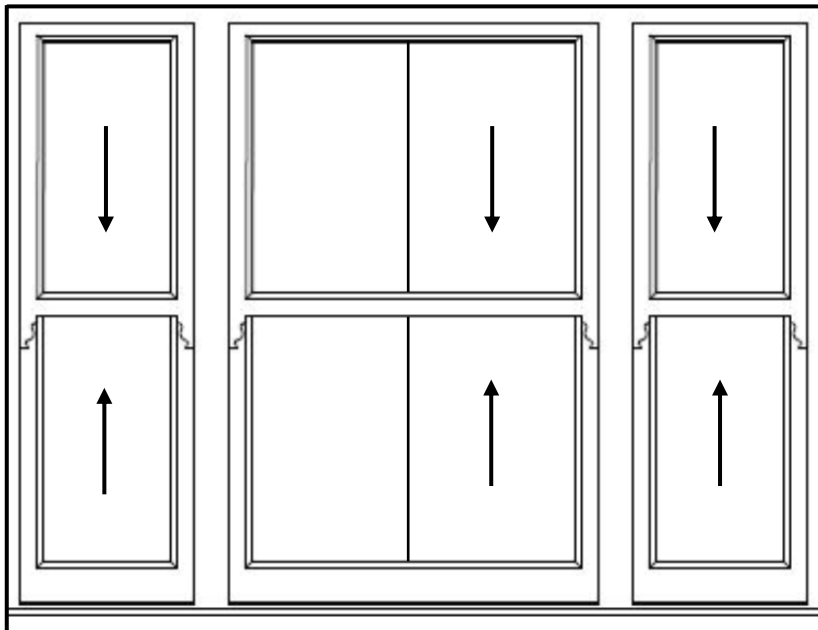

Flat B 34 Birchington Road

Windows Plans

Living room bay - original

70cm

140cm

70cm

220cm

Mechanism	Sash
Glass type	Clear
Glazing	Single
Frame material	Timber
Frame colour	White
Vent head	Yes
External horn	Yes
Handle colour	White
Energy rating	Very poor

Living room bay - proposed

Mechanism	Sash
Glass type	Clear
Glazing	Double
Frame material	uPVC
Frame colour	White
Vent head	Yes
External horn	Yes
Handle colour	White
Energy rating	A (<1.4 U-value)

Kitchen - original

220cm

105cm

Mechanism	Sash
Glass type	Clear
Glazing	Single
Frame material	Timber
Frame colour	White
Vent head	Yes
External horn	Yes
Handle colour	White
Energy rating	Very poor

Kitchen - proposed

Mechanism	Sash
Glass type	Clear
Glazing	Double
Frame material	uPVC
Frame colour	White
Vent head	Yes
External horn	Yes
Handle colour	White
Energy rating	A (<1.4 U-value)

Master bedroom - original

60cm

115cm

60cm

220cm

Mechanism	Sash
Glass type	Clear
Glazing	Single
Frame material	Timber
Frame colour	White
Vent head	Yes
External horn	Yes
Handle colour	White
Energy rating	Very poor