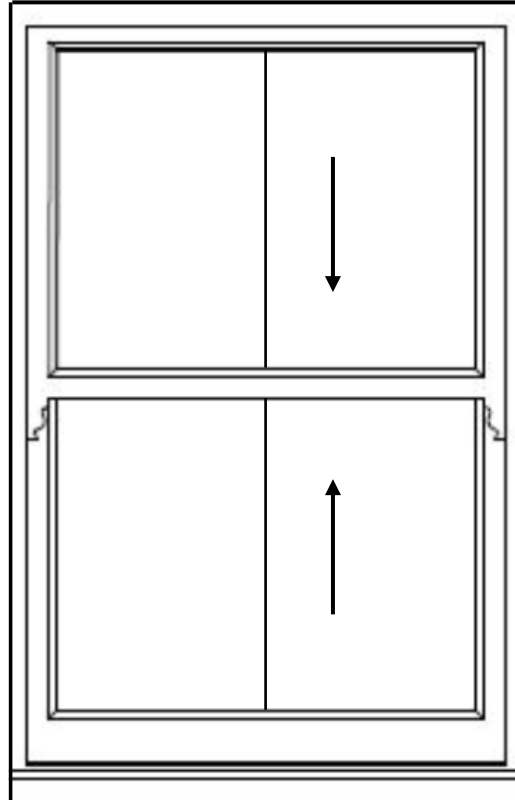

Living room bay - proposed

Mechanism	Sash
Glass type	Clear
Glazing	Double
Frame material	uPVC
Frame colour	White
Vent head	Yes
External horn	Yes
Handle colour	White
Energy rating	A (<1.4 U-value)

Kitchen - original

220cm

105cm

Mechanism	Sash
Glass type	Clear
Glazing	Single
Frame material	Timber
Frame colour	White
Vent head	Yes
External horn	Yes
Handle colour	White
Energy rating	Very poor

Kitchen - proposed

Mechanism	Sash
Glass type	Clear
Glazing	Double
Frame material	uPVC
Frame colour	White
Vent head	Yes
External horn	Yes
Handle colour	White
Energy rating	A (<1.4 U-value)

Master bedroom - original

60cm

115cm

60cm

220cm

Mechanism	Sash
Glass type	Clear
Glazing	Single
Frame material	Timber
Frame colour	White
Vent head	Yes
External horn	Yes
Handle colour	White
Energy rating	Very poor

Master bedroom - proposed

Mechanism	Casement
Glass type	Clear
Glazing	Double
Frame material	uPVC
Frame colour	White
Vent head	Yes
External horn	No
Handle colour	White
Energy rating	A+ (<1.4 U-value)

Second bedroom - original