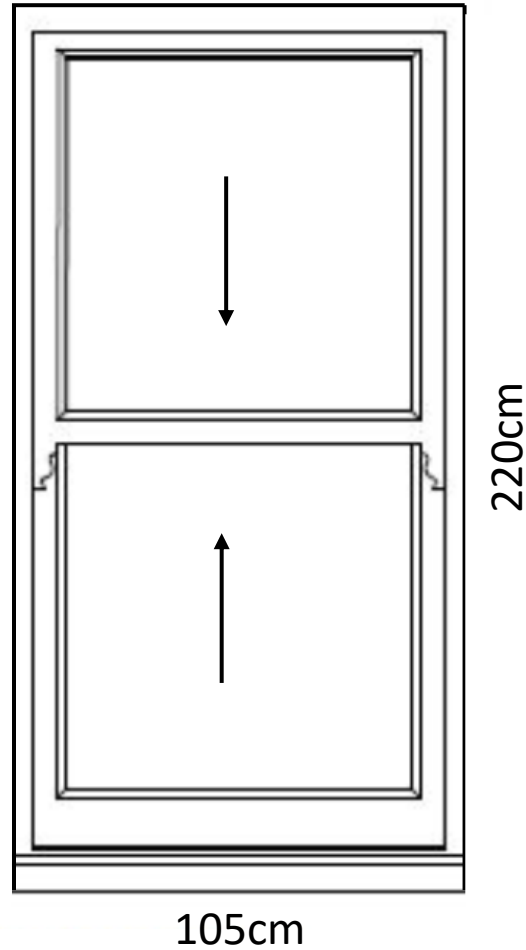

Flat B 34 Birchington Road

Windows Plans

Living room bay - original

70cm

140cm

70cm

220cm

Mechanism	Sash
Glass type	Clear
Glazing	Single
Frame material	Timber
Frame colour	White
Vent head	Yes
External horn	Yes
Handle colour	White
Energy rating	Very poor

Living room bay - proposed

Mechanism	Sash
Glass type	Clear
Glazing	Double
Frame material	uPVC
Frame colour	White
Vent head	Yes
External horn	Yes
Handle colour	White
Energy rating	A (<1.4 U-value)

Kitchen - original

220cm

105cm

Mechanism	Sash
Glass type	Clear
Glazing	Single
Frame material	Timber
Frame colour	White
Vent head	Yes
External horn	Yes
Handle colour	White
Energy rating	Very poor

Kitchen - proposed

Mechanism	Sash
Glass type	Clear
Glazing	Double
Frame material	uPVC
Frame colour	White
Vent head	Yes
External horn	Yes
Handle colour	White
Energy rating	A (<1.4 U-value)

Master bedroom - original

60cm

115cm

60cm

220cm

Mechanism	Sash
Glass type	Clear
Glazing	Single
Frame material	Timber
Frame colour	White
Vent head	Yes
External horn	Yes
Handle colour	White
Energy rating	Very poor