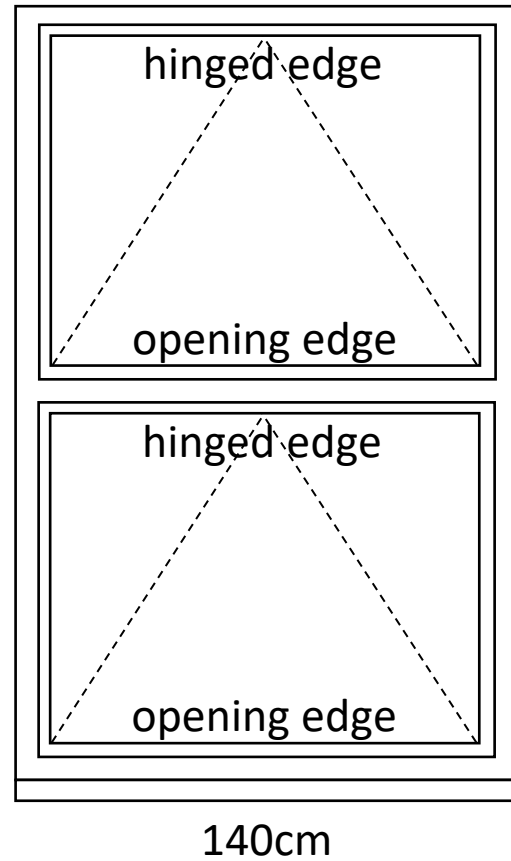

220cm

105cm

Mechanism	Sash
Glass type	Clear
Glazing	Single
Frame material	Timber
Frame colour	White
Vent head	Yes
External horn	Yes
Handle colour	White
Energy rating	Very poor

Kitchen - proposed

Mechanism	Sash
Glass type	Clear
Glazing	Double
Frame material	uPVC
Frame colour	White
Vent head	Yes
External horn	Yes
Handle colour	White
Energy rating	A (<1.4 U-value)

Master bedroom - original

60cm

115cm

60cm

220cm

Mechanism	Sash
Glass type	Clear
Glazing	Single
Frame material	Timber
Frame colour	White
Vent head	Yes
External horn	Yes
Handle colour	White
Energy rating	Very poor

Master bedroom - proposed

Mechanism	Casement
Glass type	Clear
Glazing	Double
Frame material	uPVC
Frame colour	White
Vent head	Yes
External horn	No
Handle colour	White
Energy rating	A+ (<1.4 U-value)

Second bedroom - original

140cm

220cm

Mechanism	Sash
Glass type	Clear
Glazing	Single
Frame material	Timber
Frame colour	White
Vent head	Yes
External horn	Yes
Handle colour	White
Energy rating	Very poor

Second bedroom - proposed

Mechanism	Casement
Glass type	Clear
Glazing	Double
Frame material	uPVC
Frame colour	White
Vent head	Yes
External horn	No
Handle colour	White
Energy rating	A+ (<1.4 U-value)