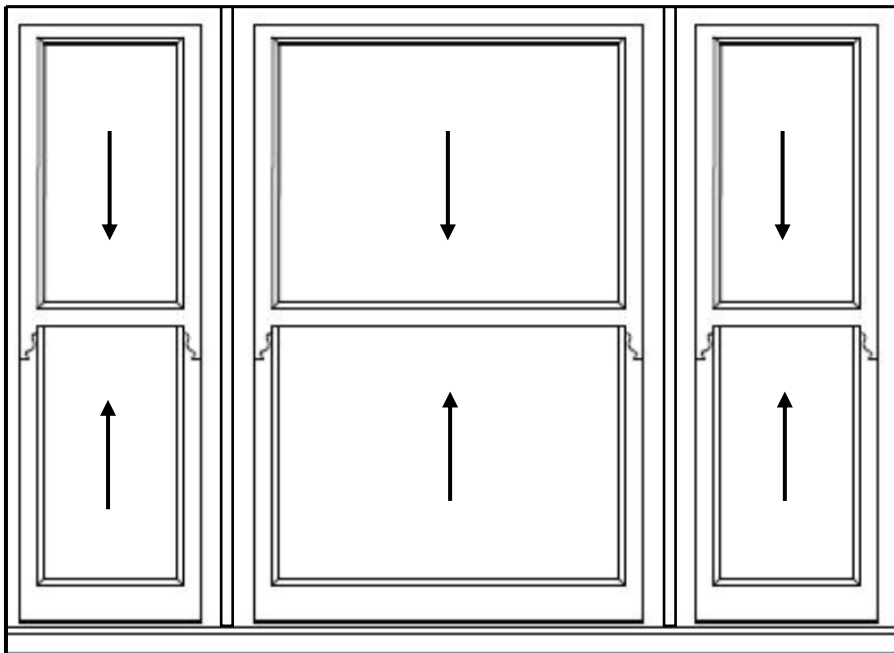

Birchington Road

Street Character

Front-facing windows

- 1 = Flat B 34 Birchington Road
- 2 = different symmetry
- 3 = uPVC

Front-facing windows

3 = uPVC

Back-facing windows

- 1 = Flat B 34 Birchington Road
- 2 = different symmetry
- 3 = uPVC

Flat B 34 Birchington Road

Windows Plans

Living room bay - original

70cm

140cm

70cm

220cm

Mechanism	Sash
Glass type	Clear
Glazing	Single
Frame material	Timber
Frame colour	White
Vent head	Yes
External horn	Yes
Handle colour	White
Energy rating	Very poor

Living room bay - proposed

Mechanism	Sash
Glass type	Clear
Glazing	Double
Frame material	uPVC
Frame colour	White
Vent head	Yes
External horn	Yes
Handle colour	White
Energy rating	A (<1.4 U-value)

Kitchen - original

Master bedroom - original

60cm

115cm

60cm

220cm

Mechanism	Sash
Glass type	Clear
Glazing	Single
Frame material	Timber
Frame colour	White
Vent head	Yes
External horn	Yes
Handle colour	White
Energy rating	Very poor