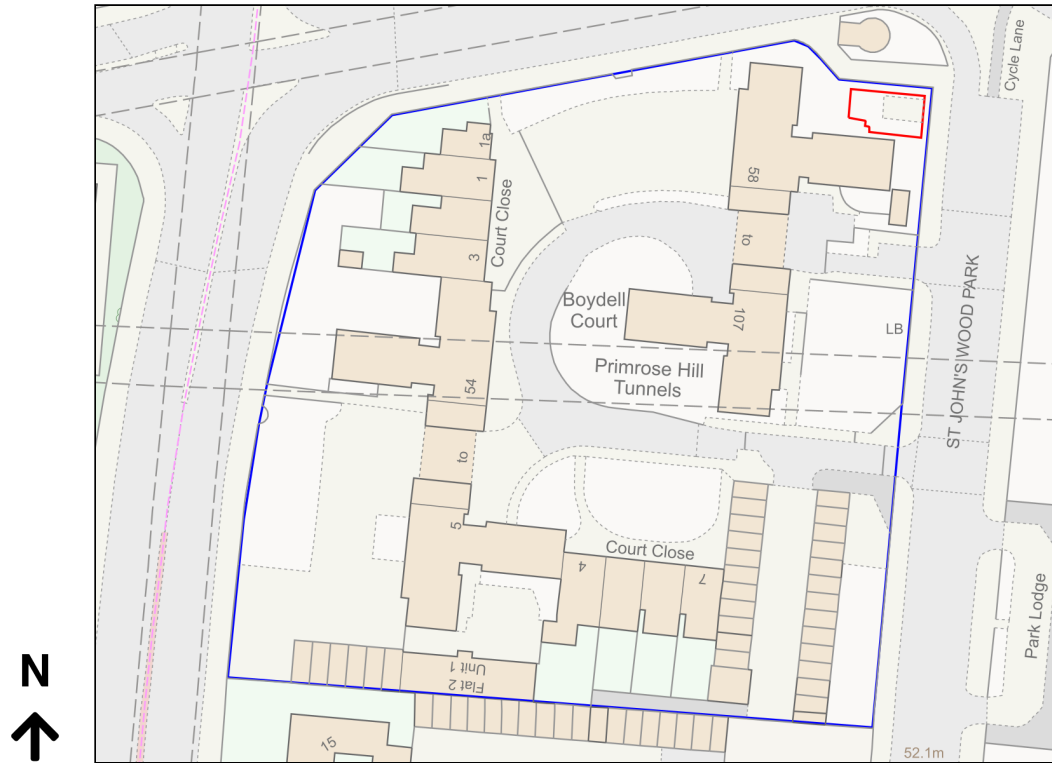

Location Plan

Site Address: Easting: 526742 Northing: 184098

Date Produced: 02-Aug-2023

Scale: 1:1250 @A4

Planning Portal Reference: PP-12353944v1