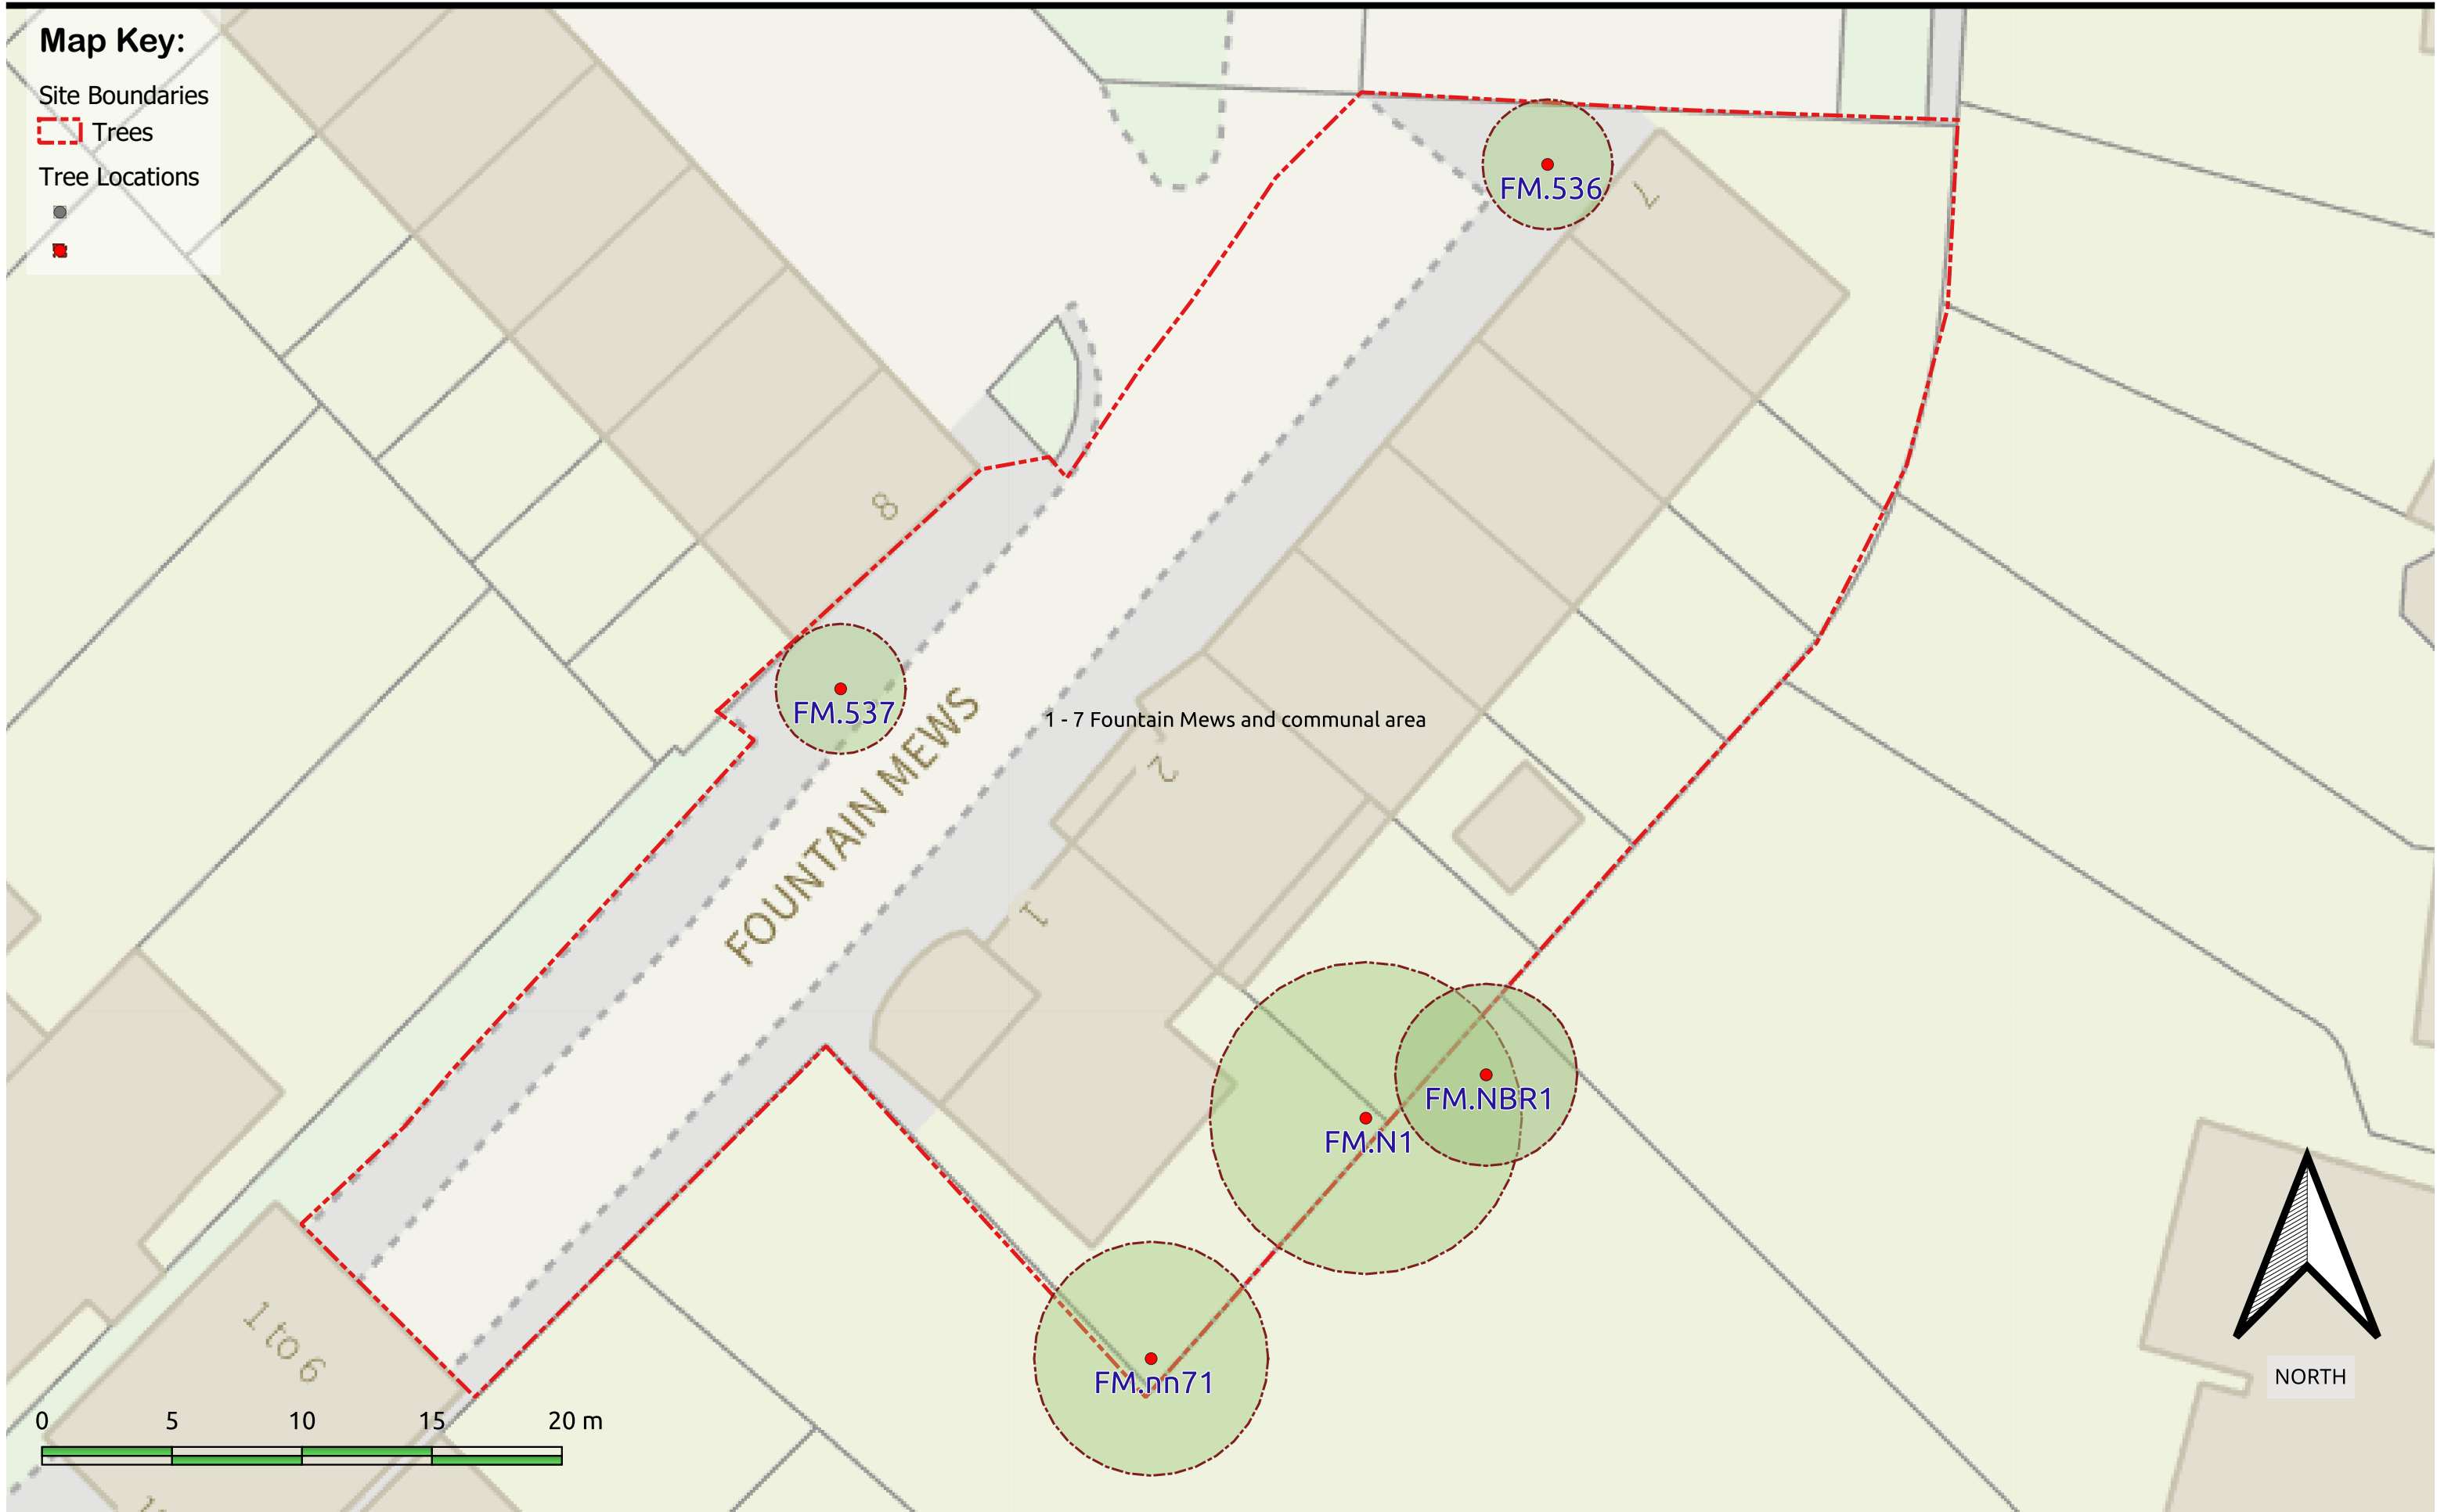

Map Key:

Site Boundaries

Trees

Tree Locations

Site: Fountain Mews, NW3 2BF
Client: One Housing Group
Project: Tree Risk Assessment - specified trees
Tree Location Plan
Date: 2023-07-31T11:19:18.186
File Ref: TRA2023-OHG-NW3-2BF-TLP

NOTES: Tree Location Plan

Tree numbers are indicative.
Do not scale off plan - it is not dimensionally accurate. Tree locations are approximate.
Ordnance Survey MasterMap data is used for background mapping layers.