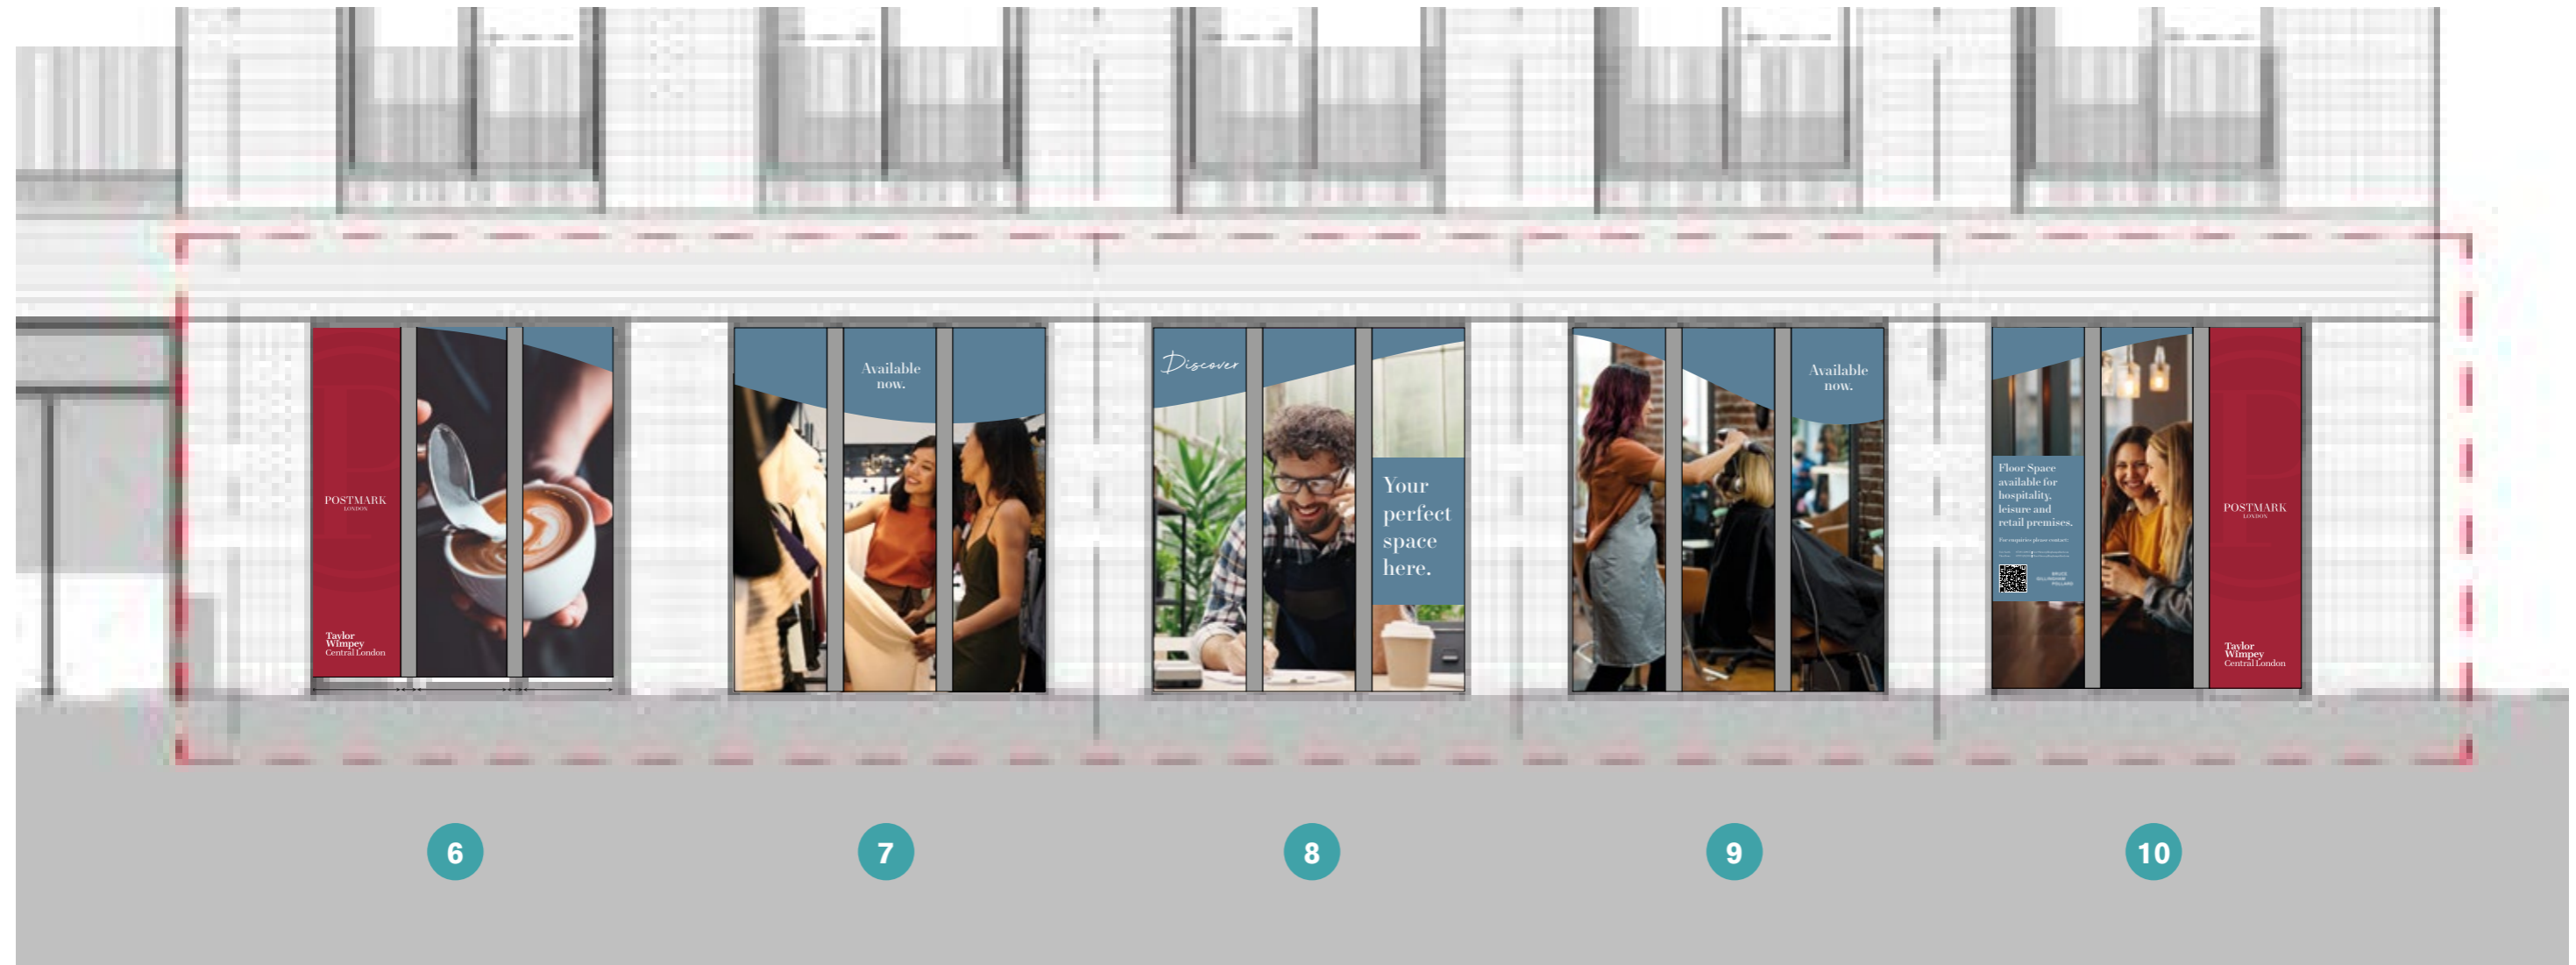

BRUCE  
GILLINGHAM  
POLLARD

QR code is printed vinyl  
patch applied over the top  
of the Contravision vinyl.

# SOUTH EAST ELEVATION OVERVIEW

# SOUTH EAST ELEVATION WINDOW 6

Digital prints onto  
Contravision One Way  
perforated vinyl

Window 6

# SOUTH EAST ELEVATION WINDOWS 9 & 10

Digital prints onto  
Contravision One Way  
perforated vinyl

Window 7

2865mm

730mm 130mm 730mm 130mm 730mm

Window 8

2865mm

730mm 130mm 730mm 130mm 730mm