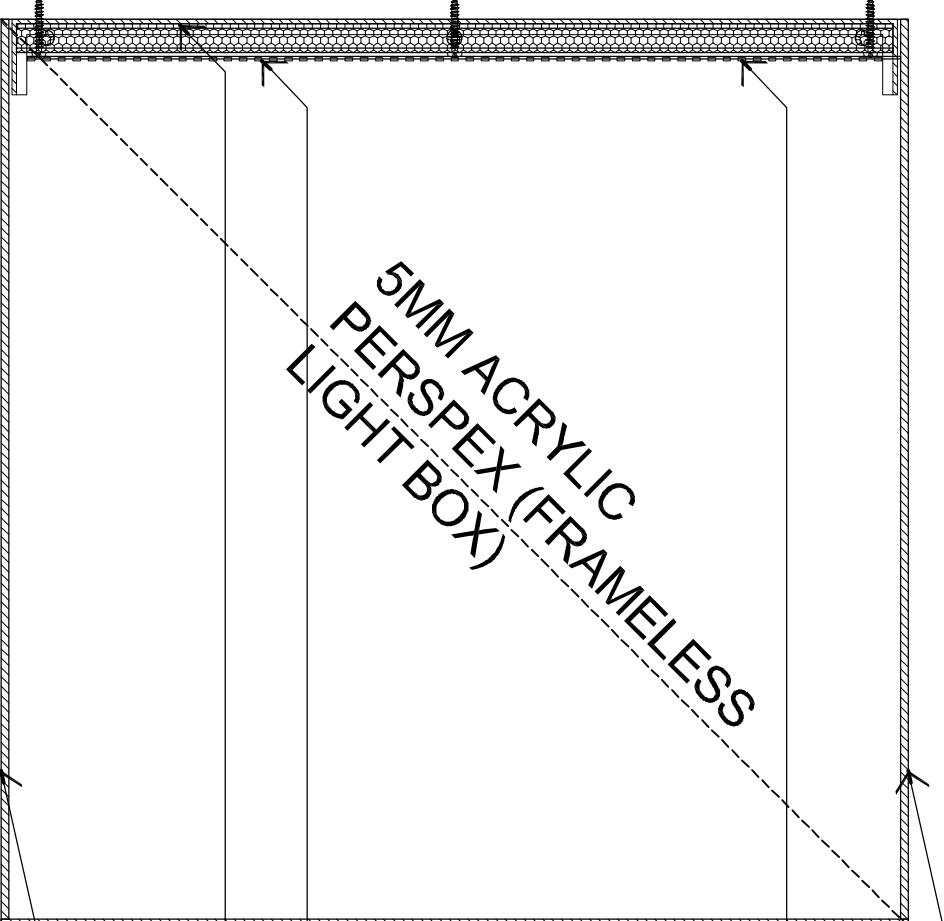

SIDE ELEVATION LEFT

Scale: 1:5

SIDE ELEVATION FRONT

Scale: 1:5

SIDE ELEVATION RIGHT

Scale: 1:5

TOP VIEW

Scale: 1:5

BOTTOM VIEW

Scale: 1:5

SECTION

Scale: 1:5

- 5MM ACRYLIC MILKY WHITE PERSPEX
- 5MM ACRYLIC MILKY WHITE PERSPEX
- INTERNAL LED STRIP (IP67 WATERPROOF) - TOTAL LIGHT OUTPUT 2500 LUMENS (EQUIVALENT OF 25W LED BULB) COLOUR: COOL WHITE (4200K)
- NOTE: TURNED ON FROM 4PM TO 7PM DURING THE MONTHS OF SEPTEMBER TO MARCH
- 19MM WHITE FOAMEX BACKING
- ALUMINIUM (POWDER COATED WHITE) MOUNTING PROFILE SCREW FIXED TO SHOP FRONT TIMBER PANEL
- 5MM ACRYLIC MILKY WHITE PERSPEX