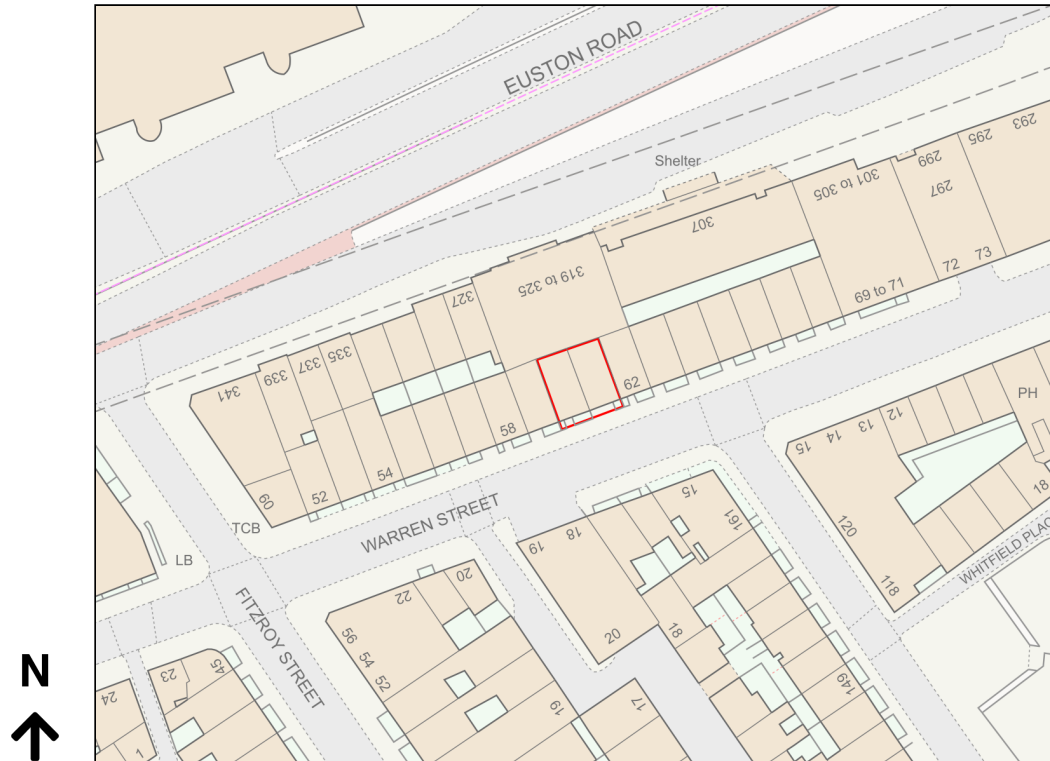

Location Plan

Site Address: 60-61, Warren Street, London, W1T 5NU

Date Produced: 28-Jul-2023

Scale: 1:1250 @A4

Planning Portal Reference: PP-12326483v1