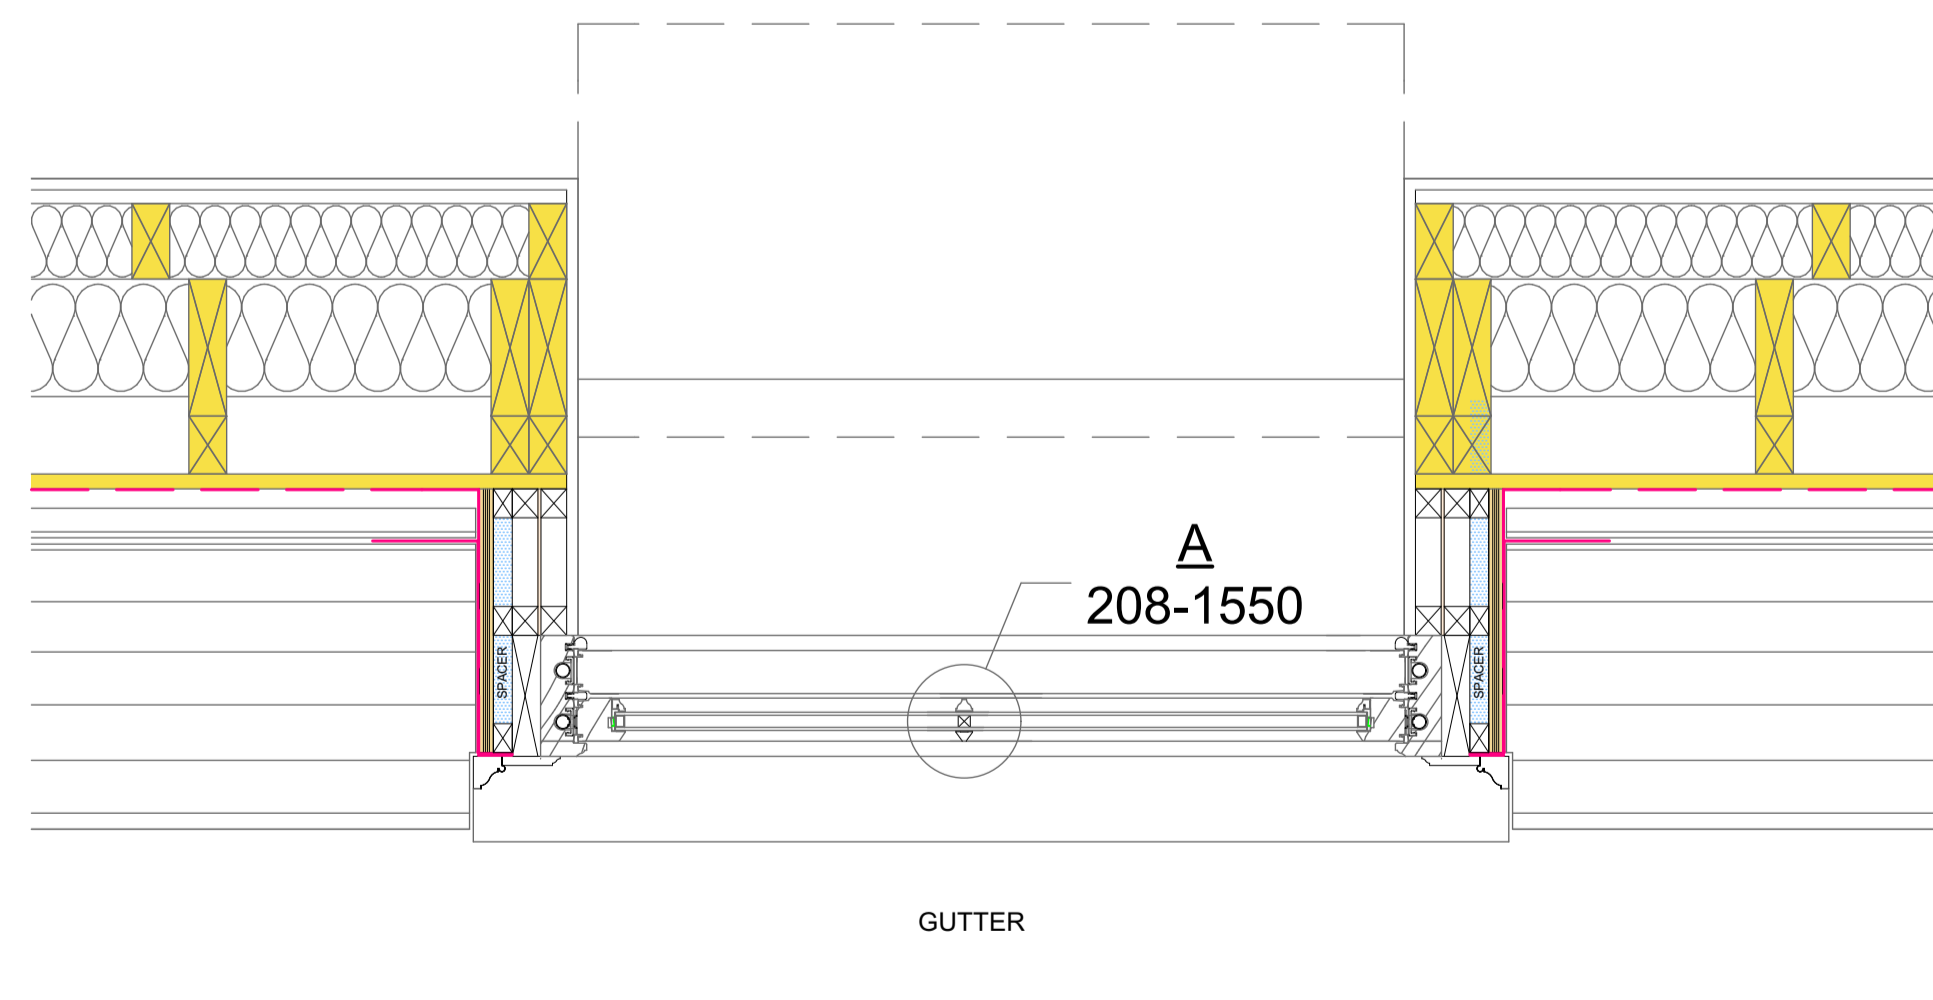

SECTION

**WINDOW
TYPE 11 1:10**

FRONT ELEVATION

1,192
PLAN

DESIGN DEVELOPMENT

DOMVS
LONDON

WWW.DOMVSLONDON.COM

PROJECT:
52 AVENUE ROAD

TITLE:
WINDOW TYPE 11 PLAN,
ELEVATION AND SECTION

Date: MAY 2023

Scale: 1:10 @ A1 Drawn: SDK

DRAWING NUMBER: 208-1521P1