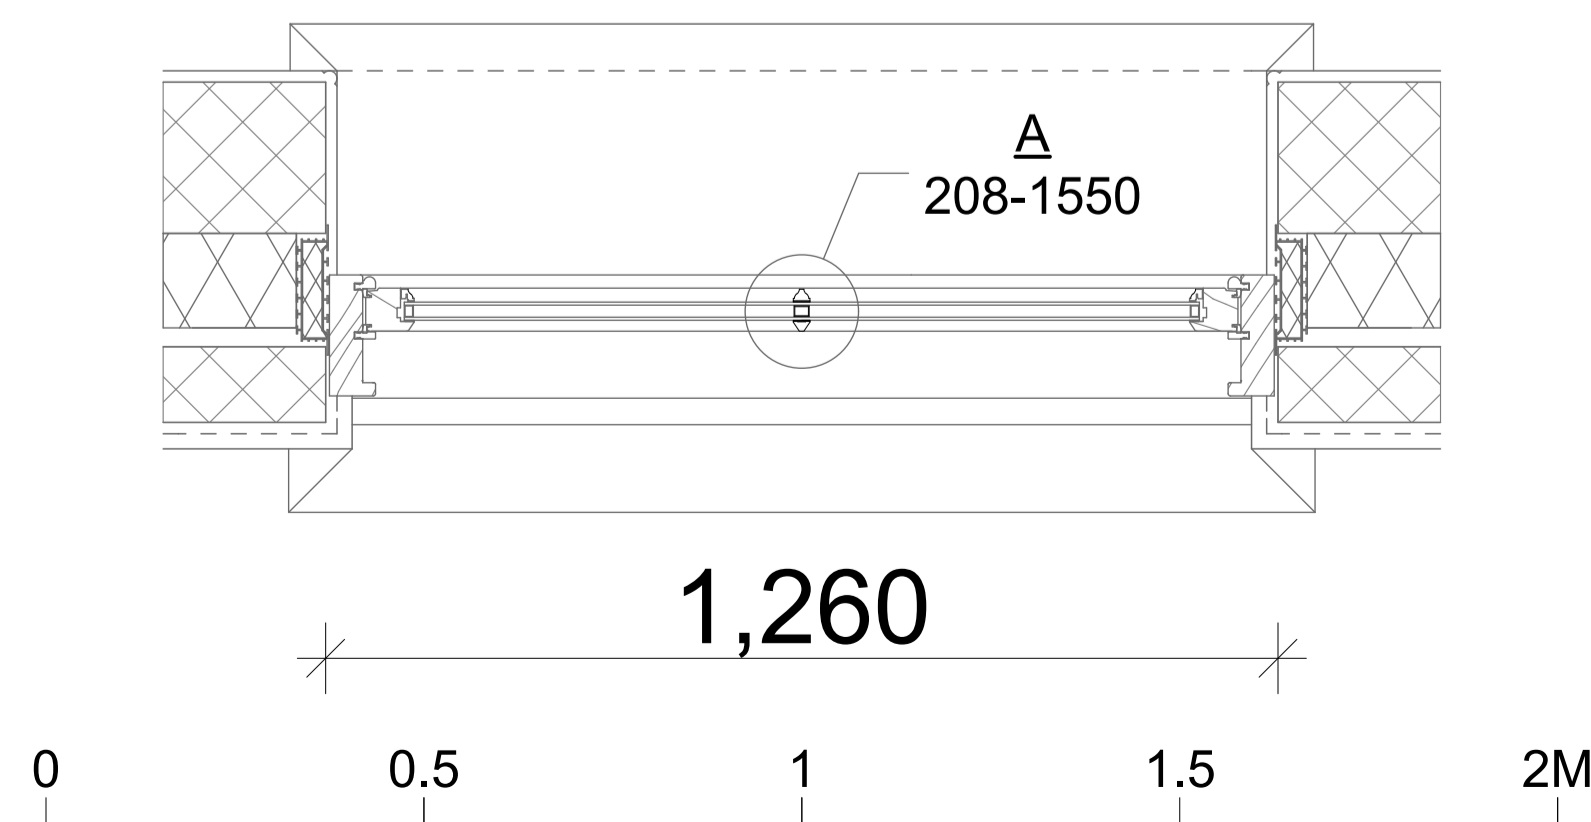

2,705

TBC

SECTION

WINDOW TYPE 10

1:10

FRONT ELEVATION

PLAN

1,260

DESIGN DEVELOPMENT

DOMVS
LONDON

WWW.DOMVSLONDON.COM

PROJECT:
52 AVENUE ROAD

TITLE:
WINDOW TYPE 10 PLAN,
ELEVATION AND SECTION

Date: MAY 2023

Scale: 1:10 @ A1 Drawn: SDK

DRAWING NUMBER: 208-1520P1