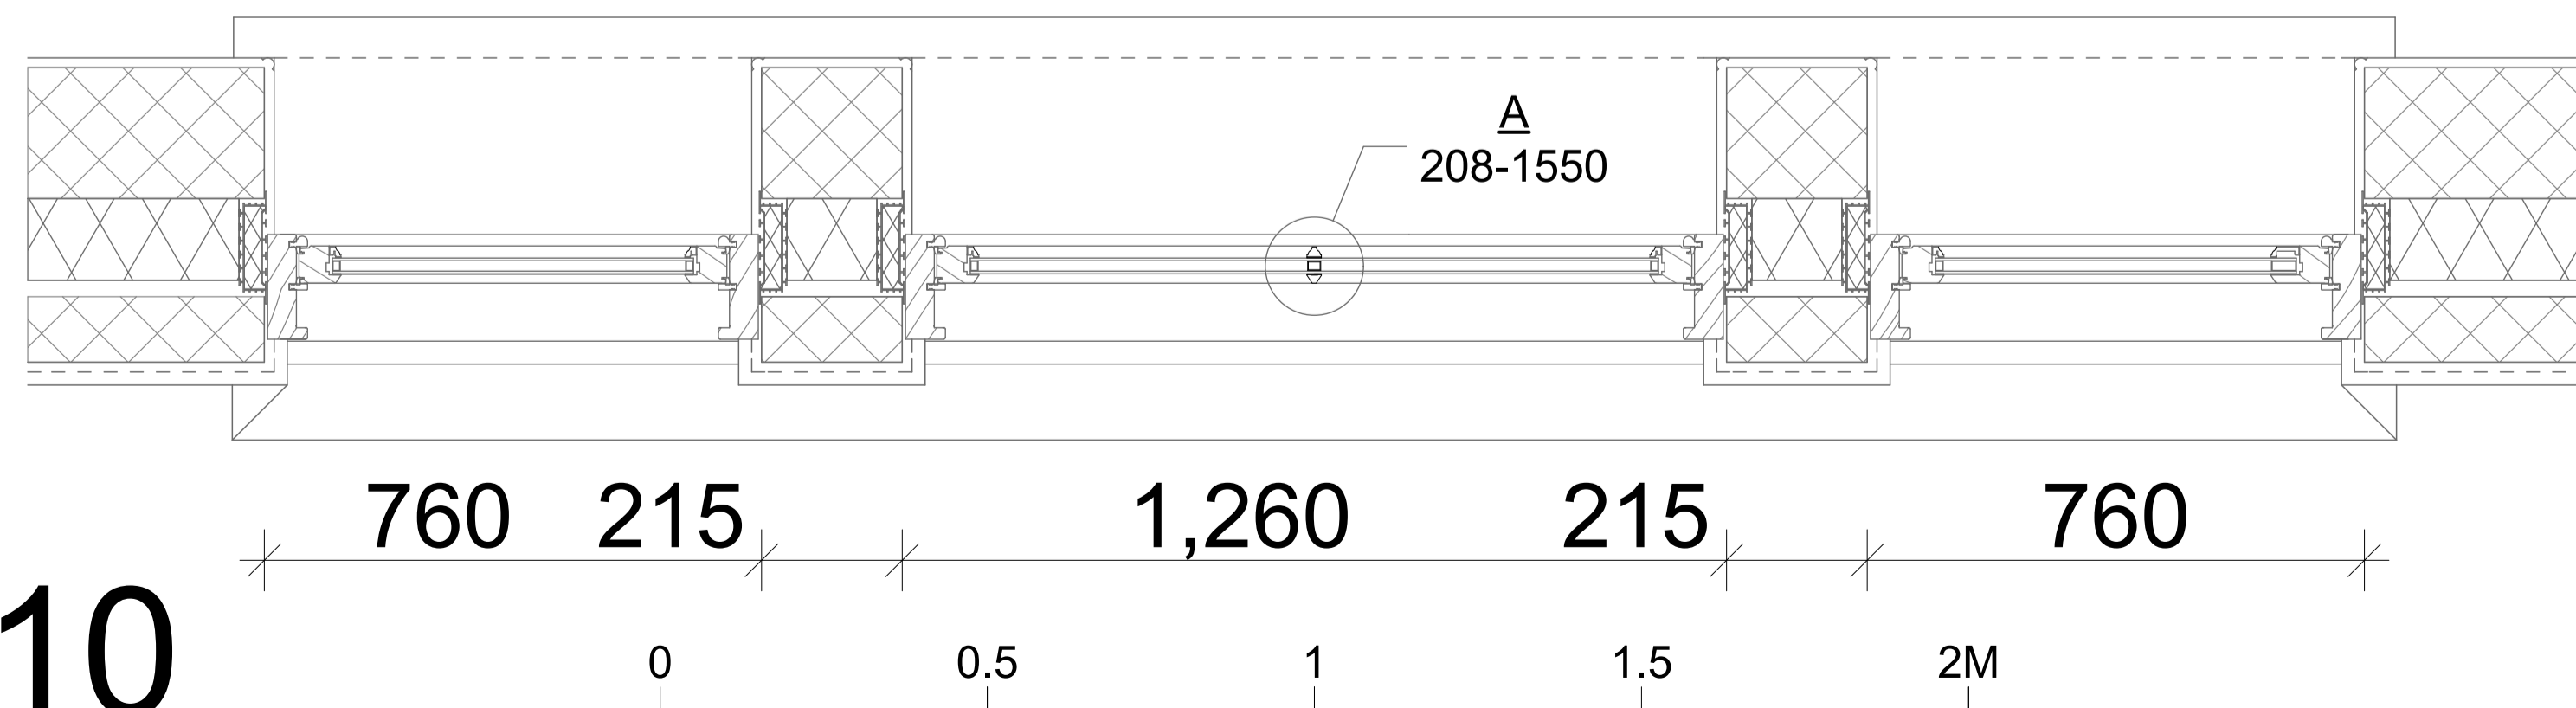

2,705

SECTION

**WINDOW
TYPE 9**

1:10

FRONT ELEVATION

PLAN

DESIGN DEVELOPMENT

DOMVS
LONDON

WWW.DOMVSLONDON.COM

PROJECT:
52 AVENUE ROAD

TITLE:
WINDOW TYPE 9 PLAN,
ELEVATION AND SECTION

Date: MAY 2023

Scale: 1:10 @ A1 Drawn: SDK

DRAWING NUMBER: 208-1519P1