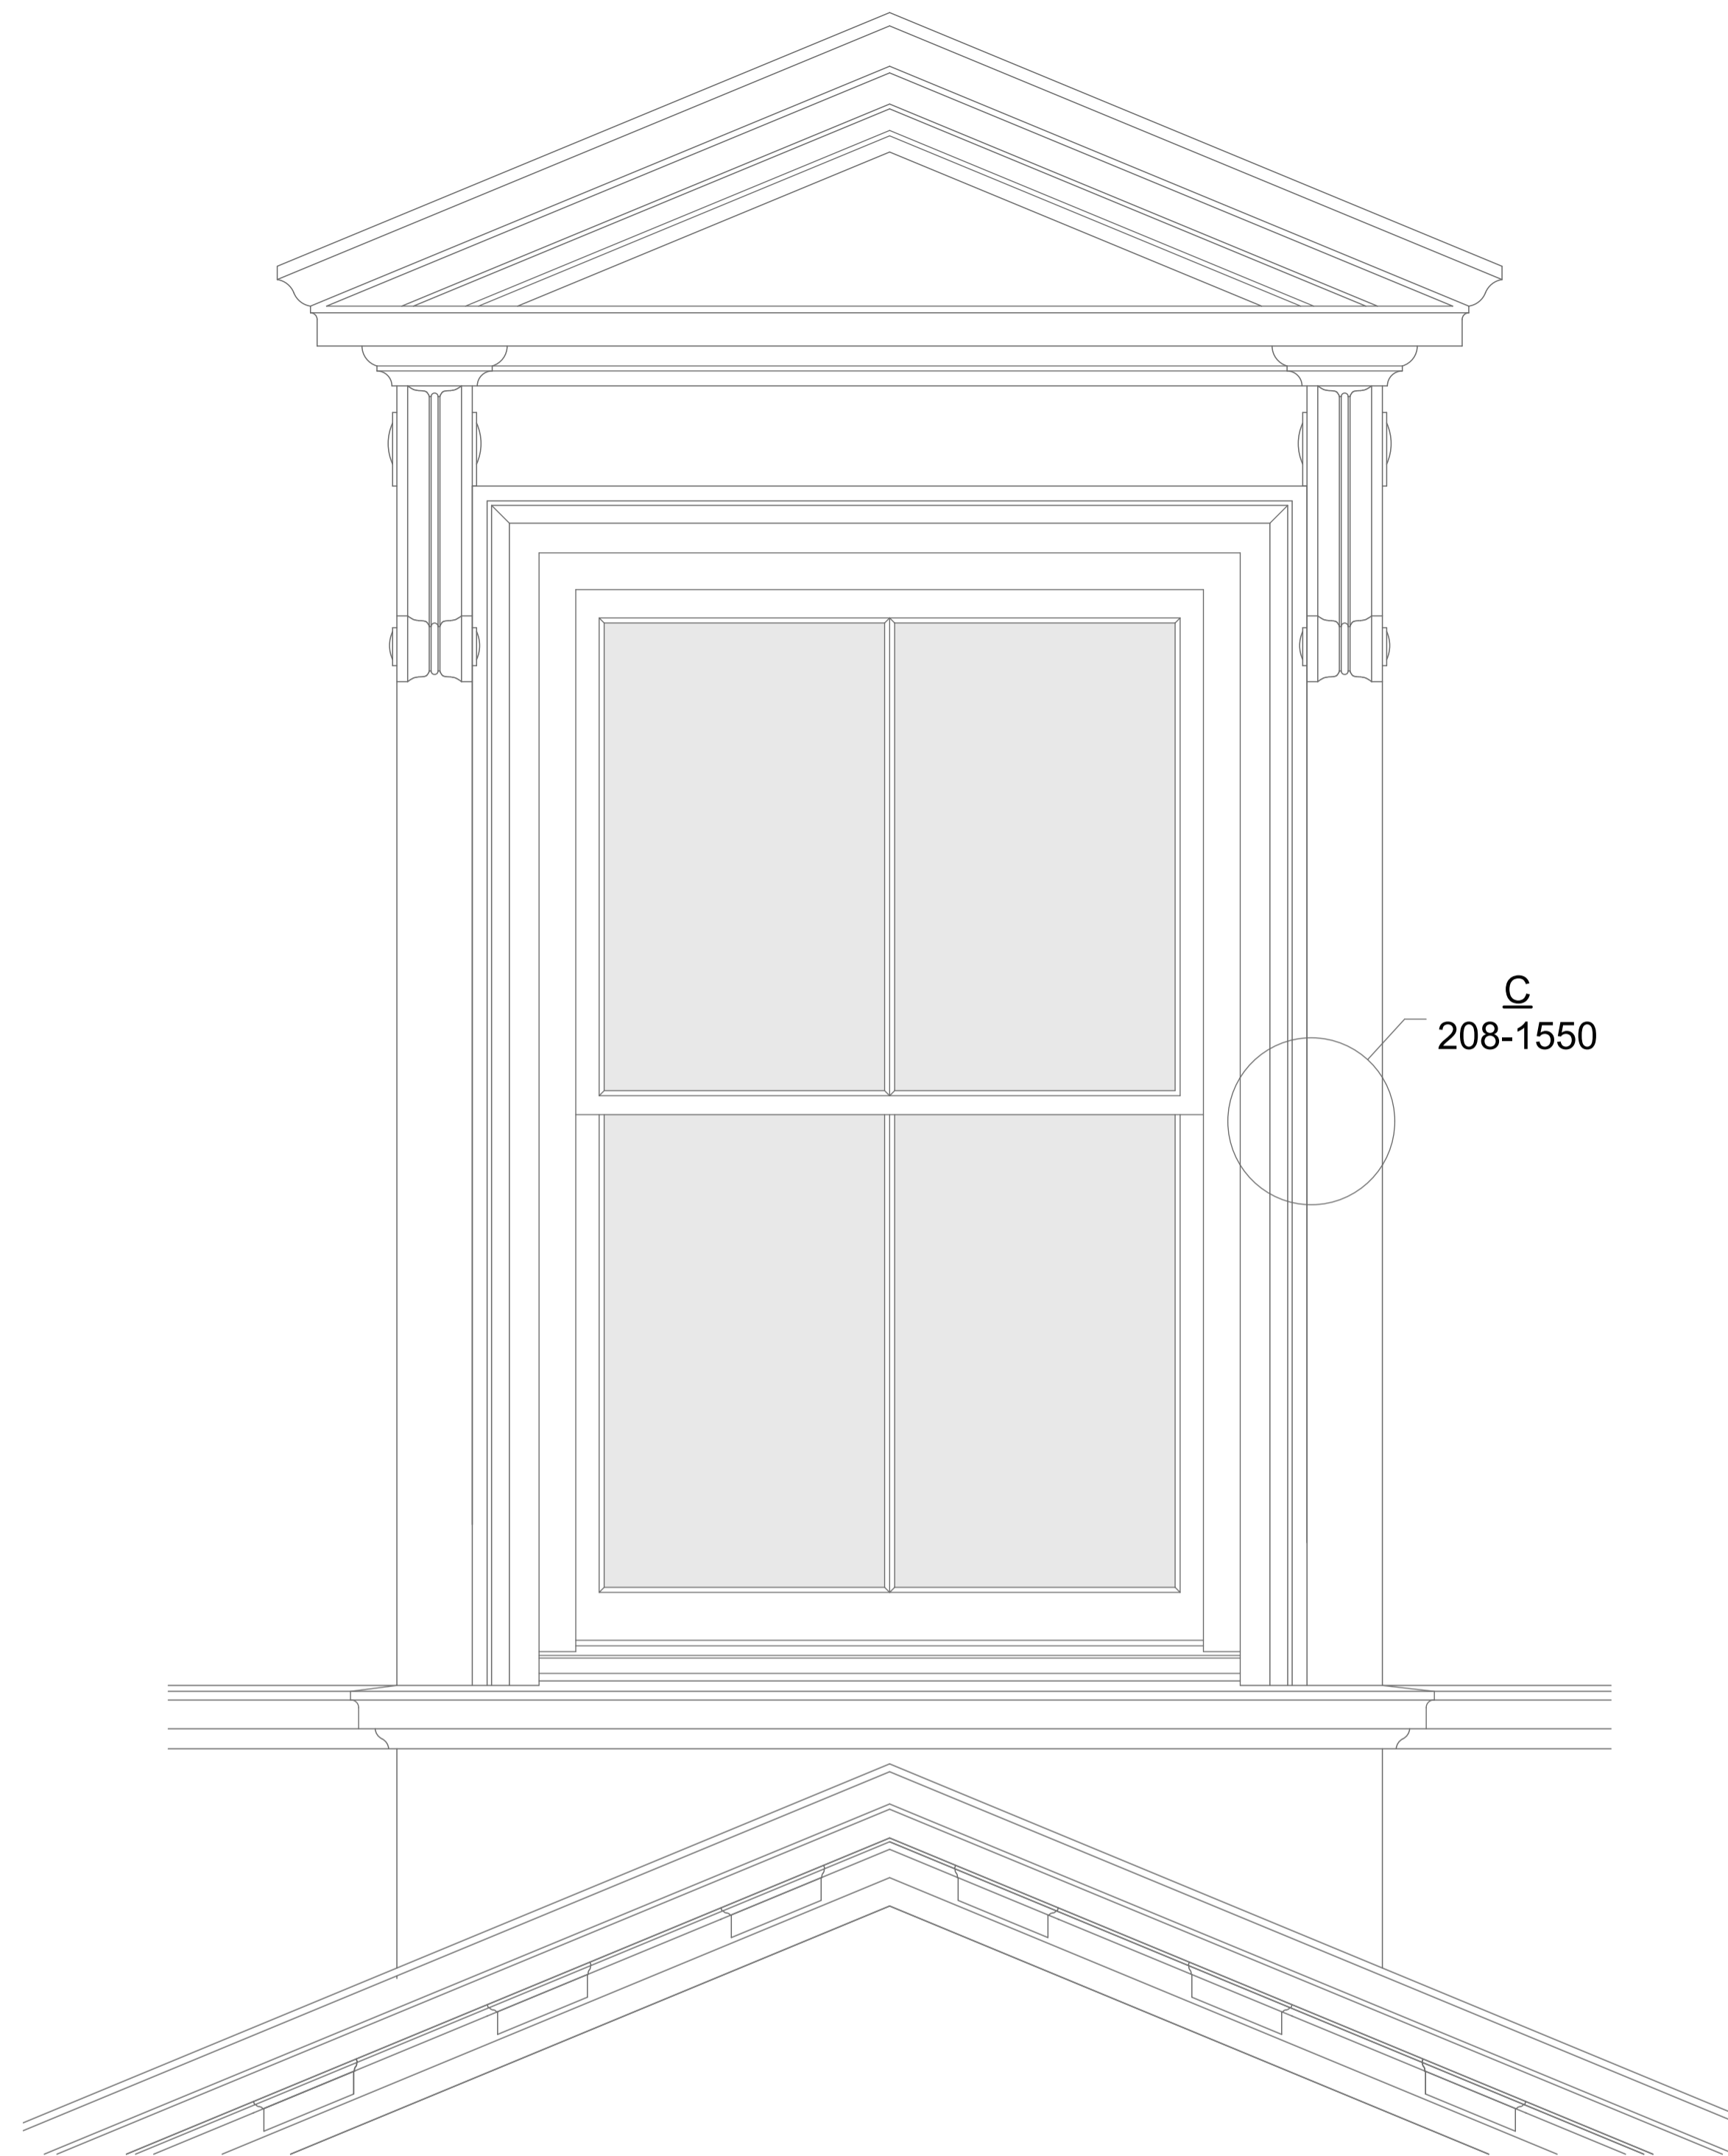

SECTION

FRONT ELEVATION

1,260

PLAN

WINDOW TYPE 8

1:10

DESIGN DEVELOPMENT

DOMVS
LONDON

WWW.DOMVSLONDON.COM

PROJECT:
52 AVENUE ROAD

TITLE:
WINDOW TYPE 8 PLAN,
ELEVATION AND SECTION

Date: MAY 2023

Scale: 1:10 @ A1 Drawn: SDK

DRAWING NUMBER: 208-1518P1