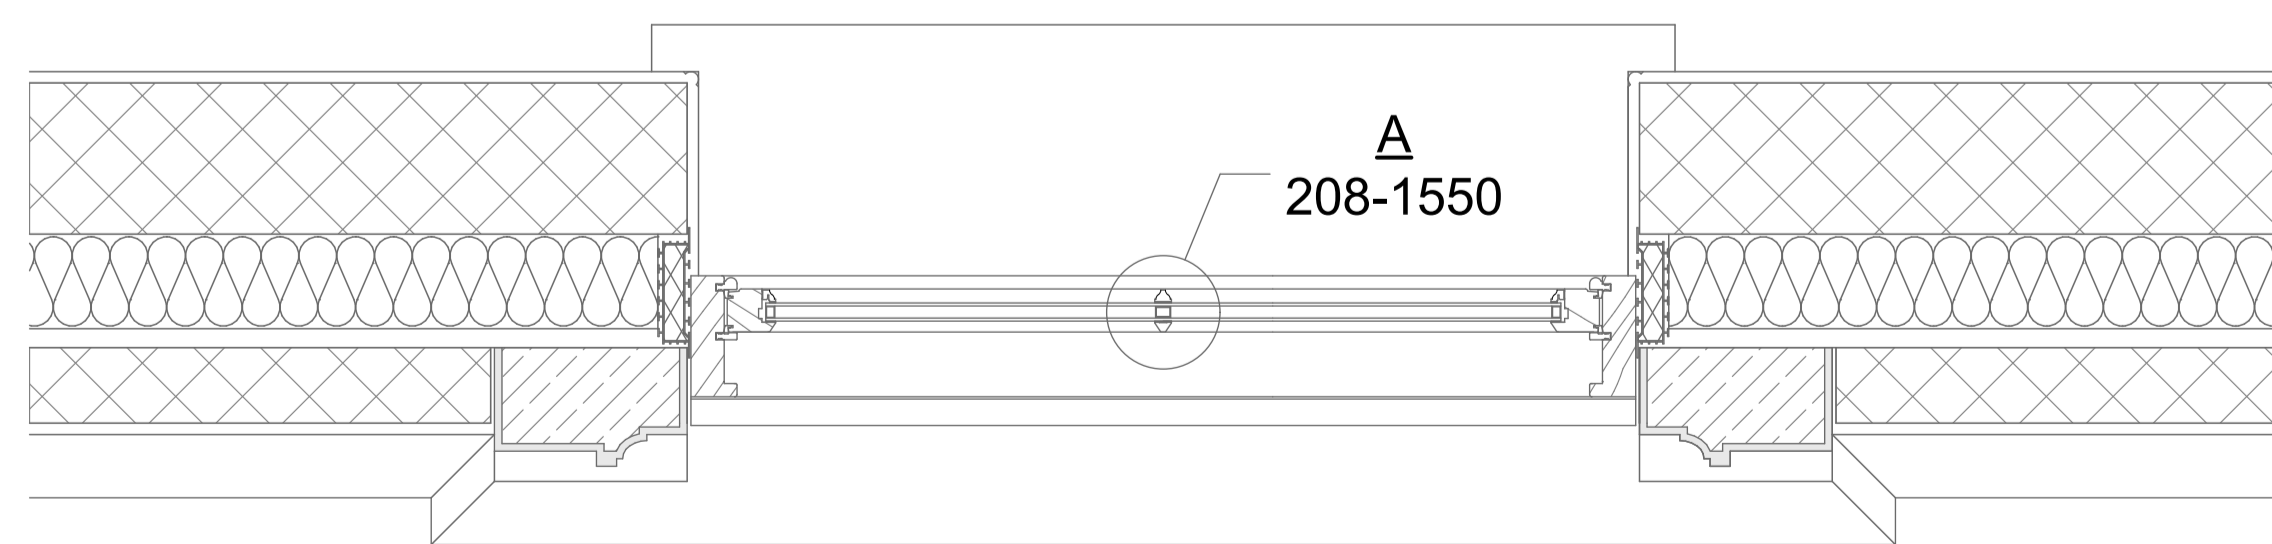

SECTION

FRONT ELEVATION

1,260

PLAN

WINDOW TYPE 8

1:10

DESIGN DEVELOPMENT

DOMVS
LONDON

WWW.DOMVSLONDON.COM

PROJECT:
52 AVENUE ROAD

TITLE:
WINDOW TYPE 8 PLAN,
ELEVATION AND SECTION

Date: MAY 2023

Scale: 1:10 @ A1 Drawn: SDK

DRAWING NUMBER: 208-1518P1