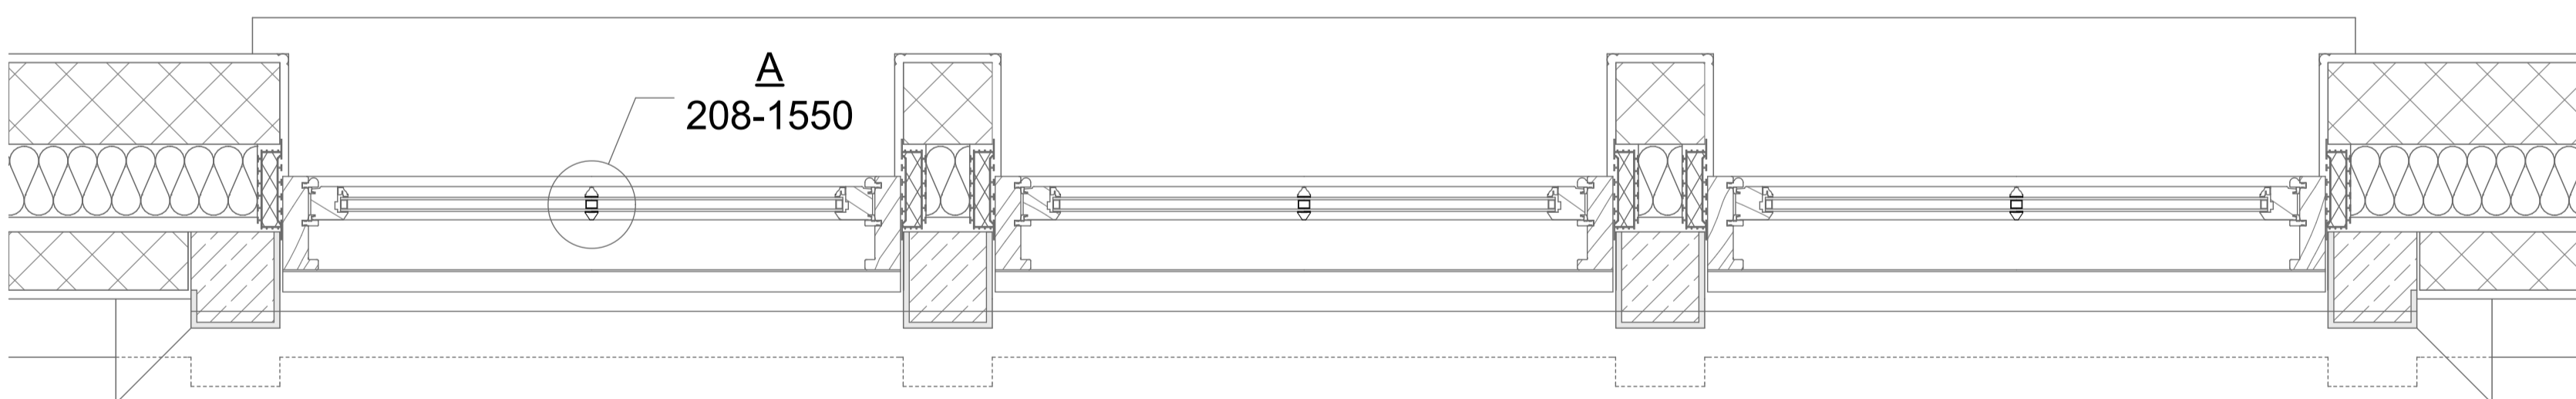

FRONT ELEVATION

1,070 152 1,070 152 1,070

PLAN

0 0.5 1 1.5 2M

SECTION

**WINDOW
TYPE 3
1:10**

DESIGN DEVELOPMENT

DOMVS
LONDON

WWW.DOMVSLONDON.COM

PROJECT:
52 AVENUE ROAD

TITLE:
WINDOW TYPE 3 PLAN,
ELEVATION AND SECTION

Date: MAY 2023

Scale: 1:10 @ A1 Drawn: SDK

DRAWING NUMBER: 208-1513P1