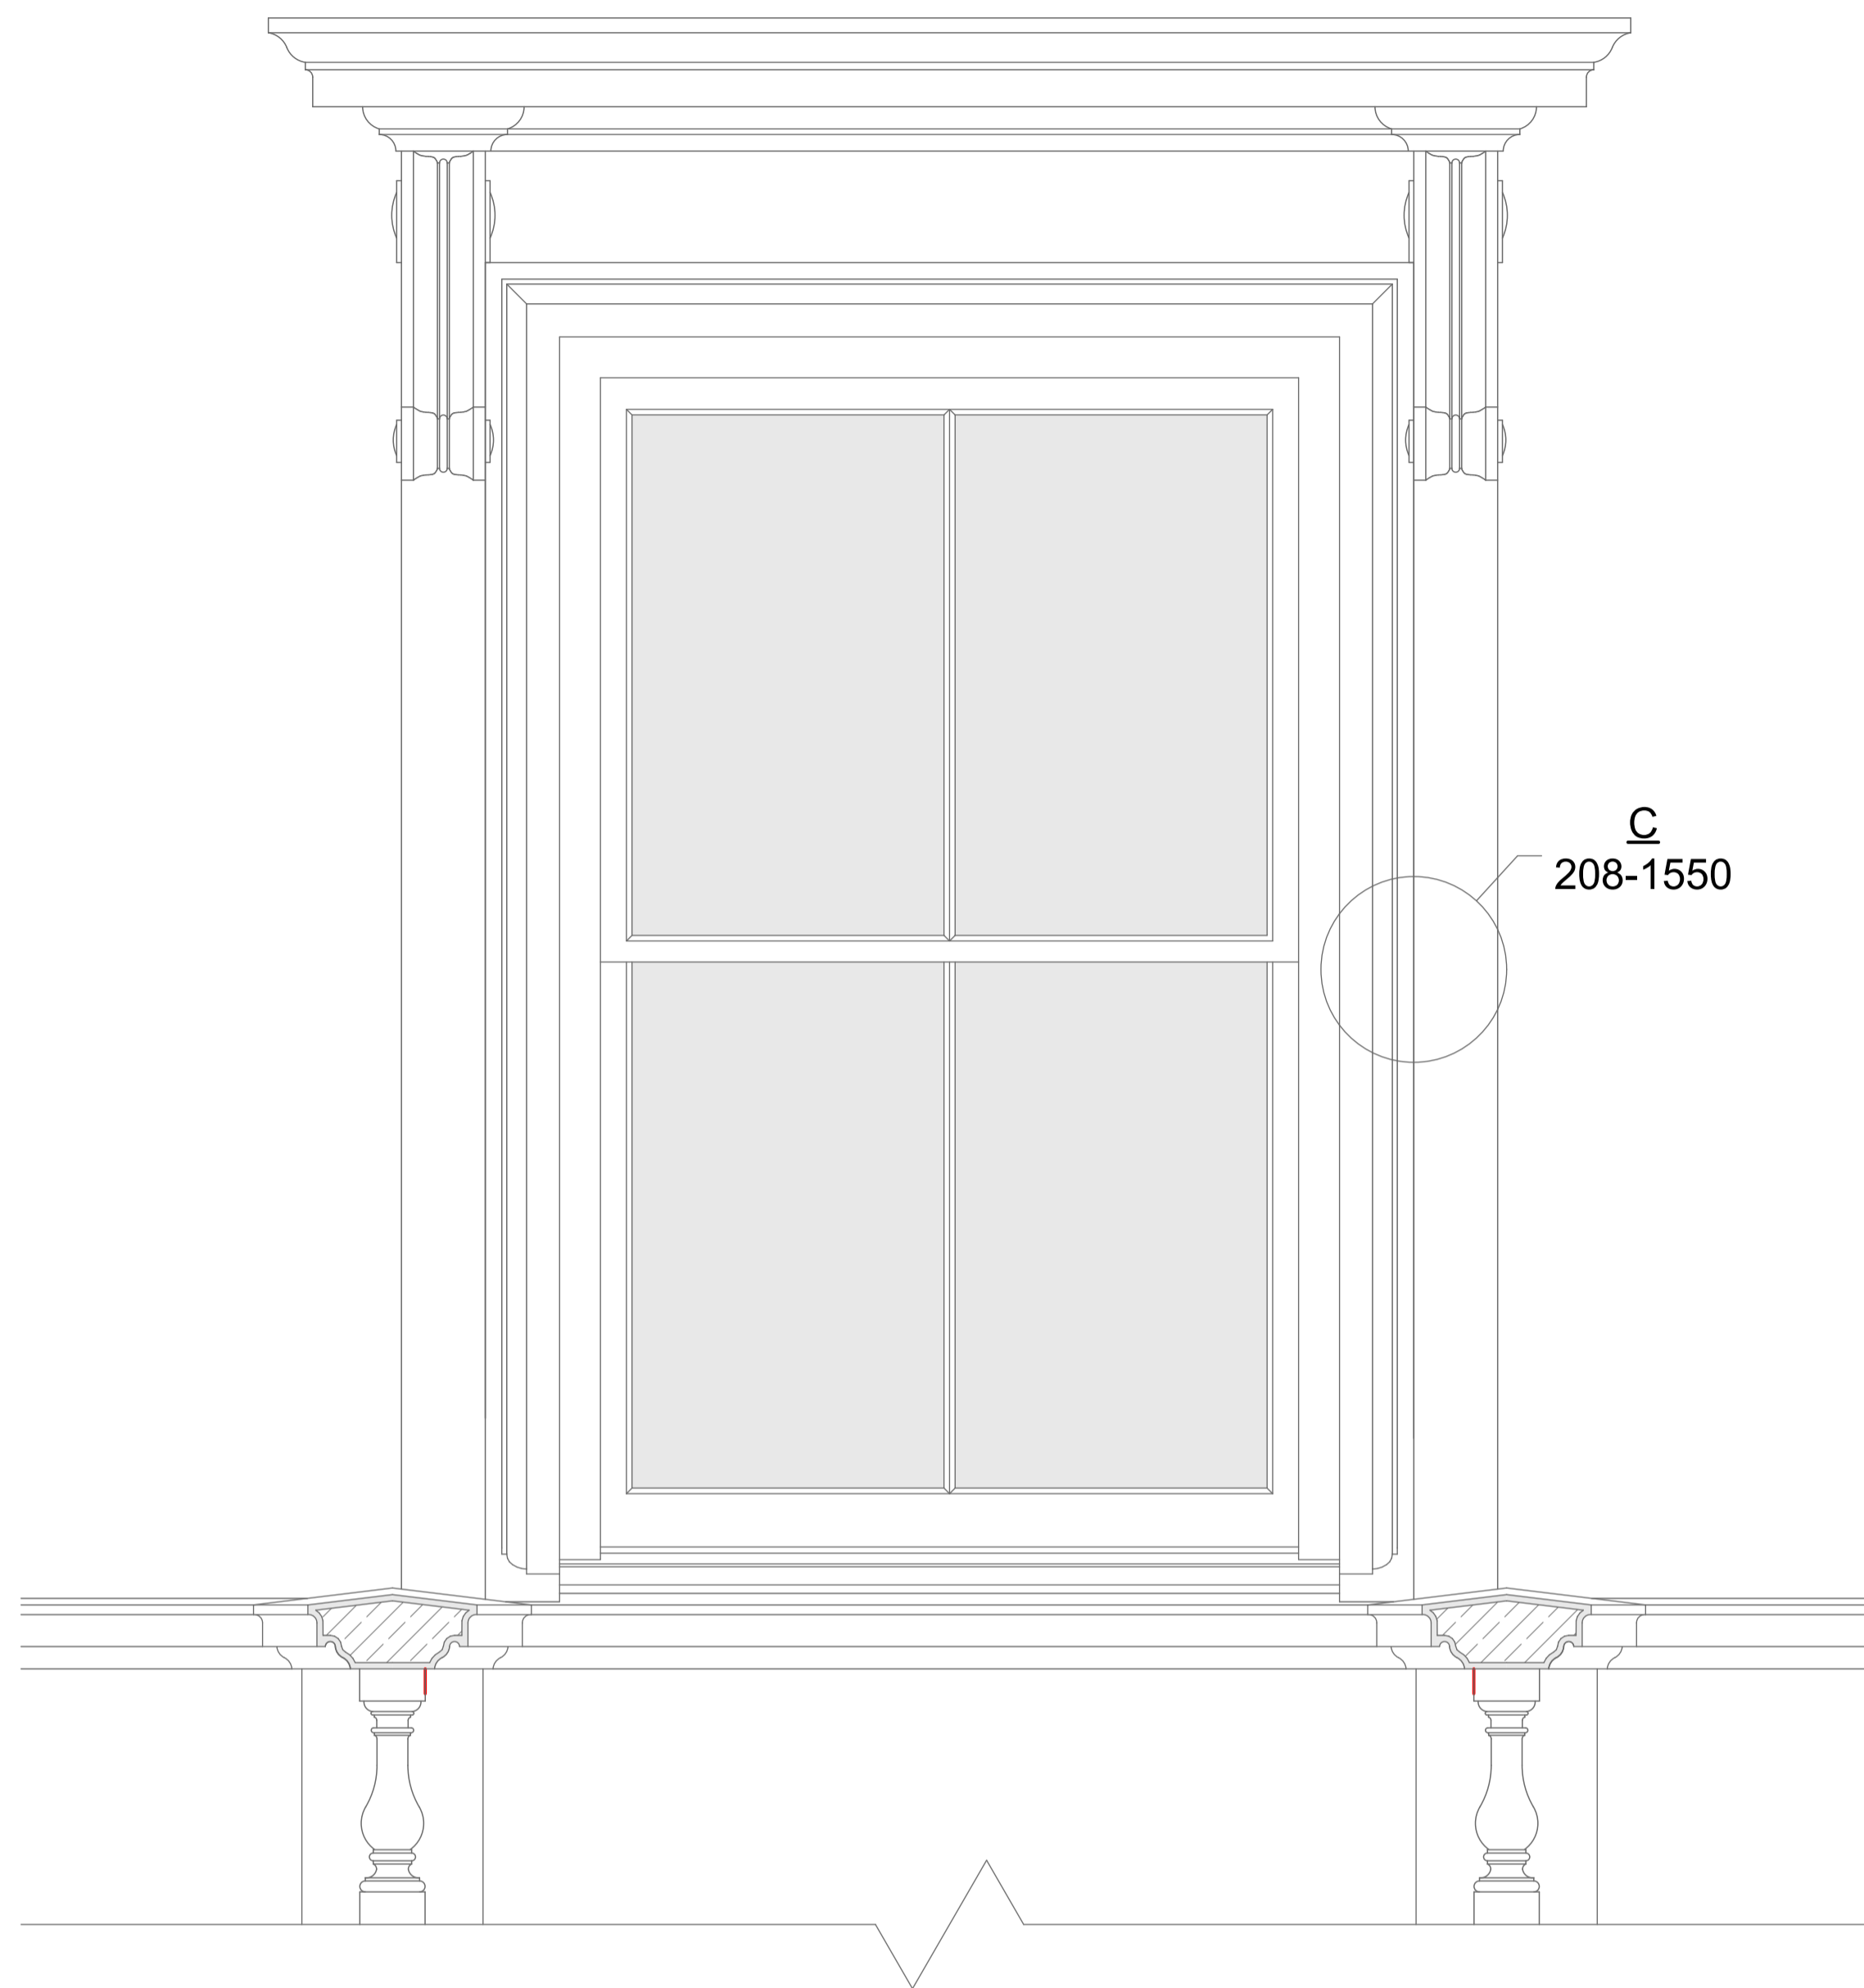

SECTION

**WINDOW  
TYPE 2  
1:10**

FRONT ELEVATION

PLAN

DESIGN DEVELOPMENT

DOMVS  
LONDON

[WWW.DOMVSLONDON.COM](http://WWW.DOMVSLONDON.COM)

**PROJECT:**  
52 AVENUE ROAD

**TITLE:**  
WINDOW TYPE 2 PLAN,  
ELEVATION AND SECTION

Date: MAY 2023

Scale: 1:10 @ A1 Drawn: SDK

**DRAWING NUMBER: 208-1512P1**