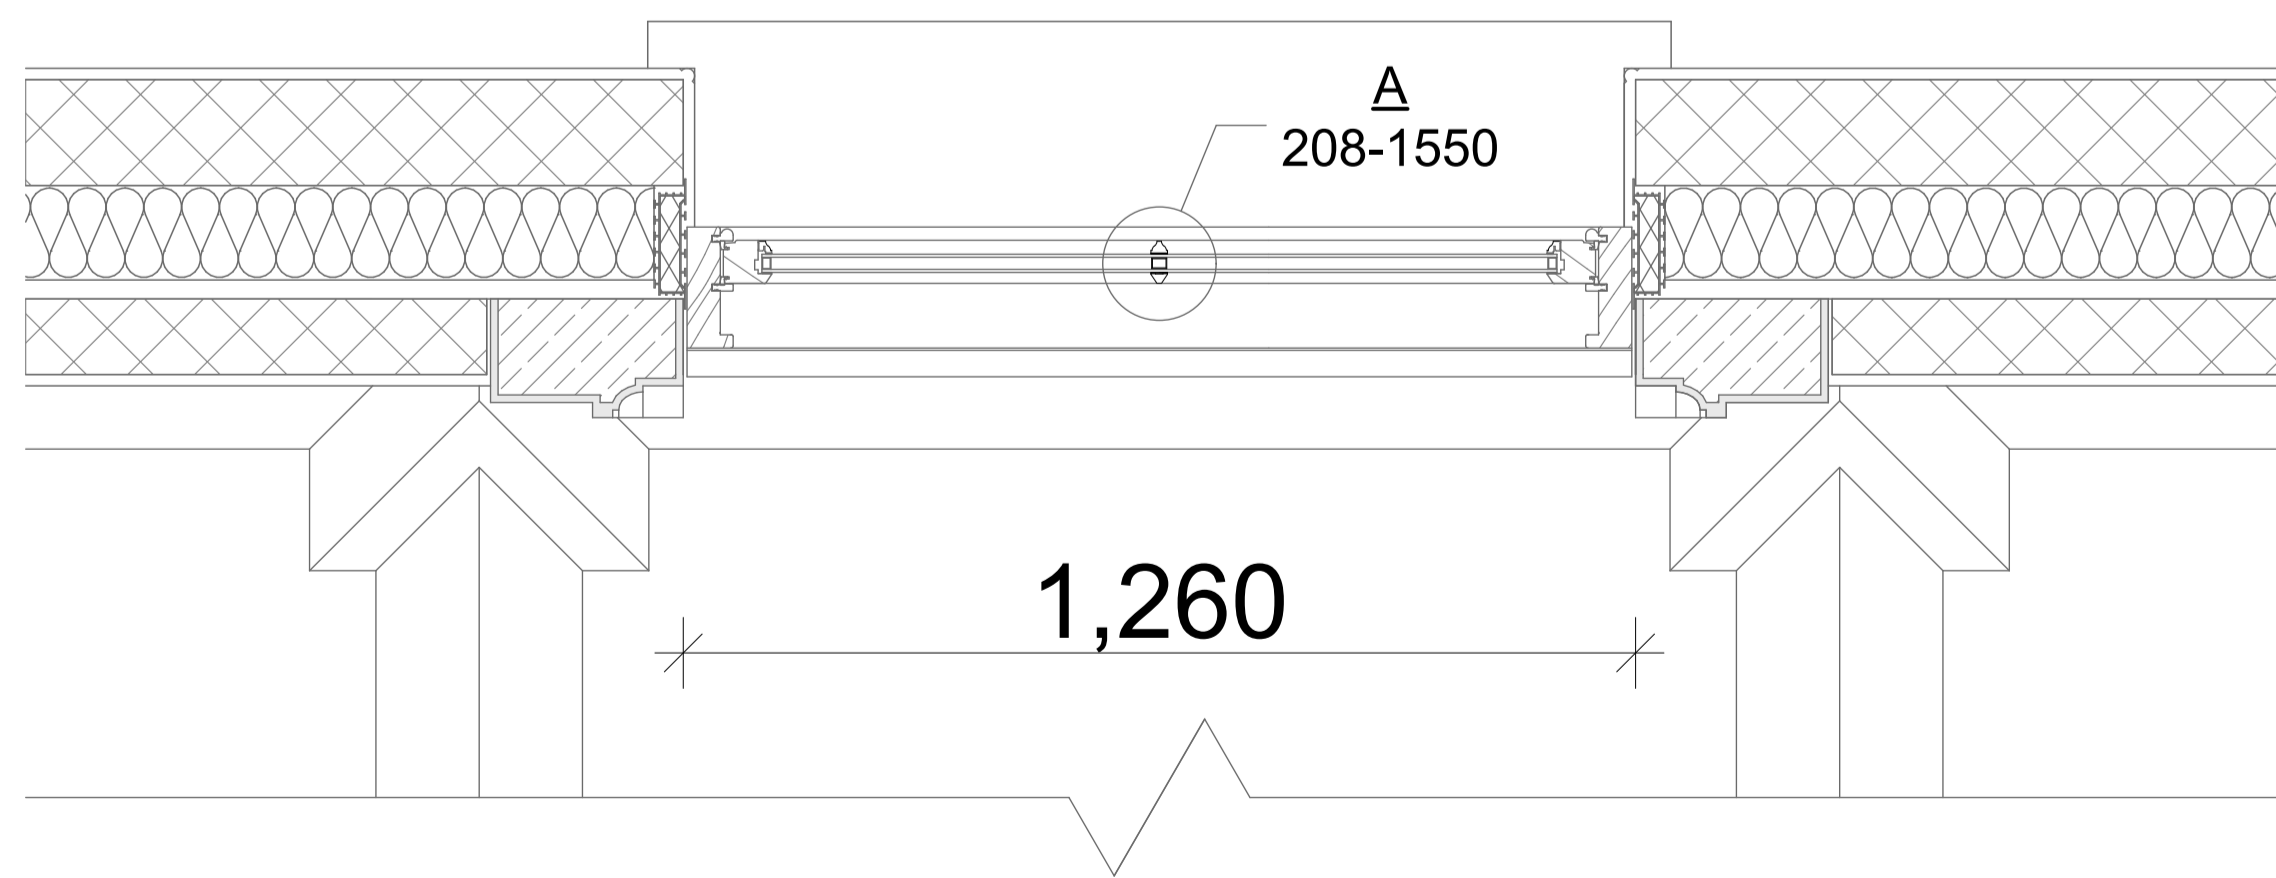

SECTION

**WINDOW  
TYPE 2  
1:10**

FRONT ELEVATION

PLAN

DESIGN DEVELOPMENT

DOMVS  
LONDON

[WWW.DOMVSLONDON.COM](http://WWW.DOMVSLONDON.COM)

**PROJECT:**  
52 AVENUE ROAD

**TITLE:**  
WINDOW TYPE 2 PLAN,  
ELEVATION AND SECTION

Date: MAY 2023

Scale: 1:10 @ A1 Drawn: SDK

**DRAWING NUMBER: 208-1512P1**