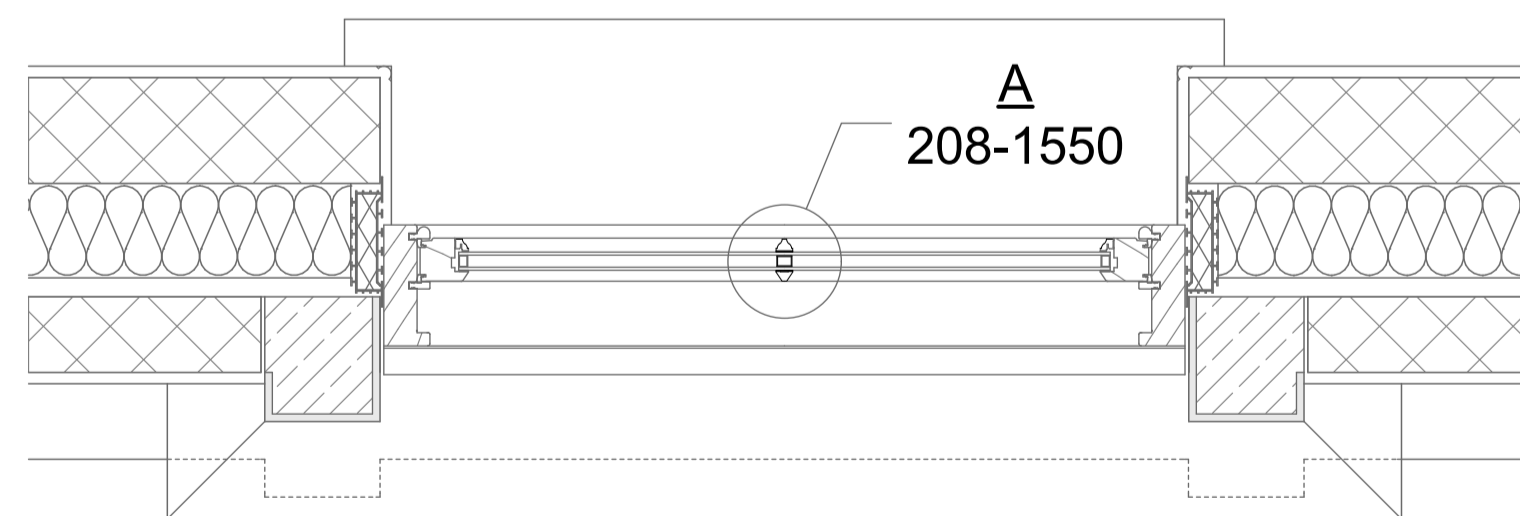

1,974

B
208-1550

FRONT ELEVATION

SECTION

1,070

PLAN

WINDOW TYPE 1 1:10

DESIGN DEVELOPMENT

DOMVS
LONDON

WWW.DOMVSLONDON.COM

PROJECT:
52 AVENUE ROAD

TITLE:
WINDOW TYPE 1 PLAN,
ELEVATION AND SECTION

Date: MAY 2023

Scale: 1:10 @ A1 Drawn: SDK

DRAWING NUMBER: 208-1511P1