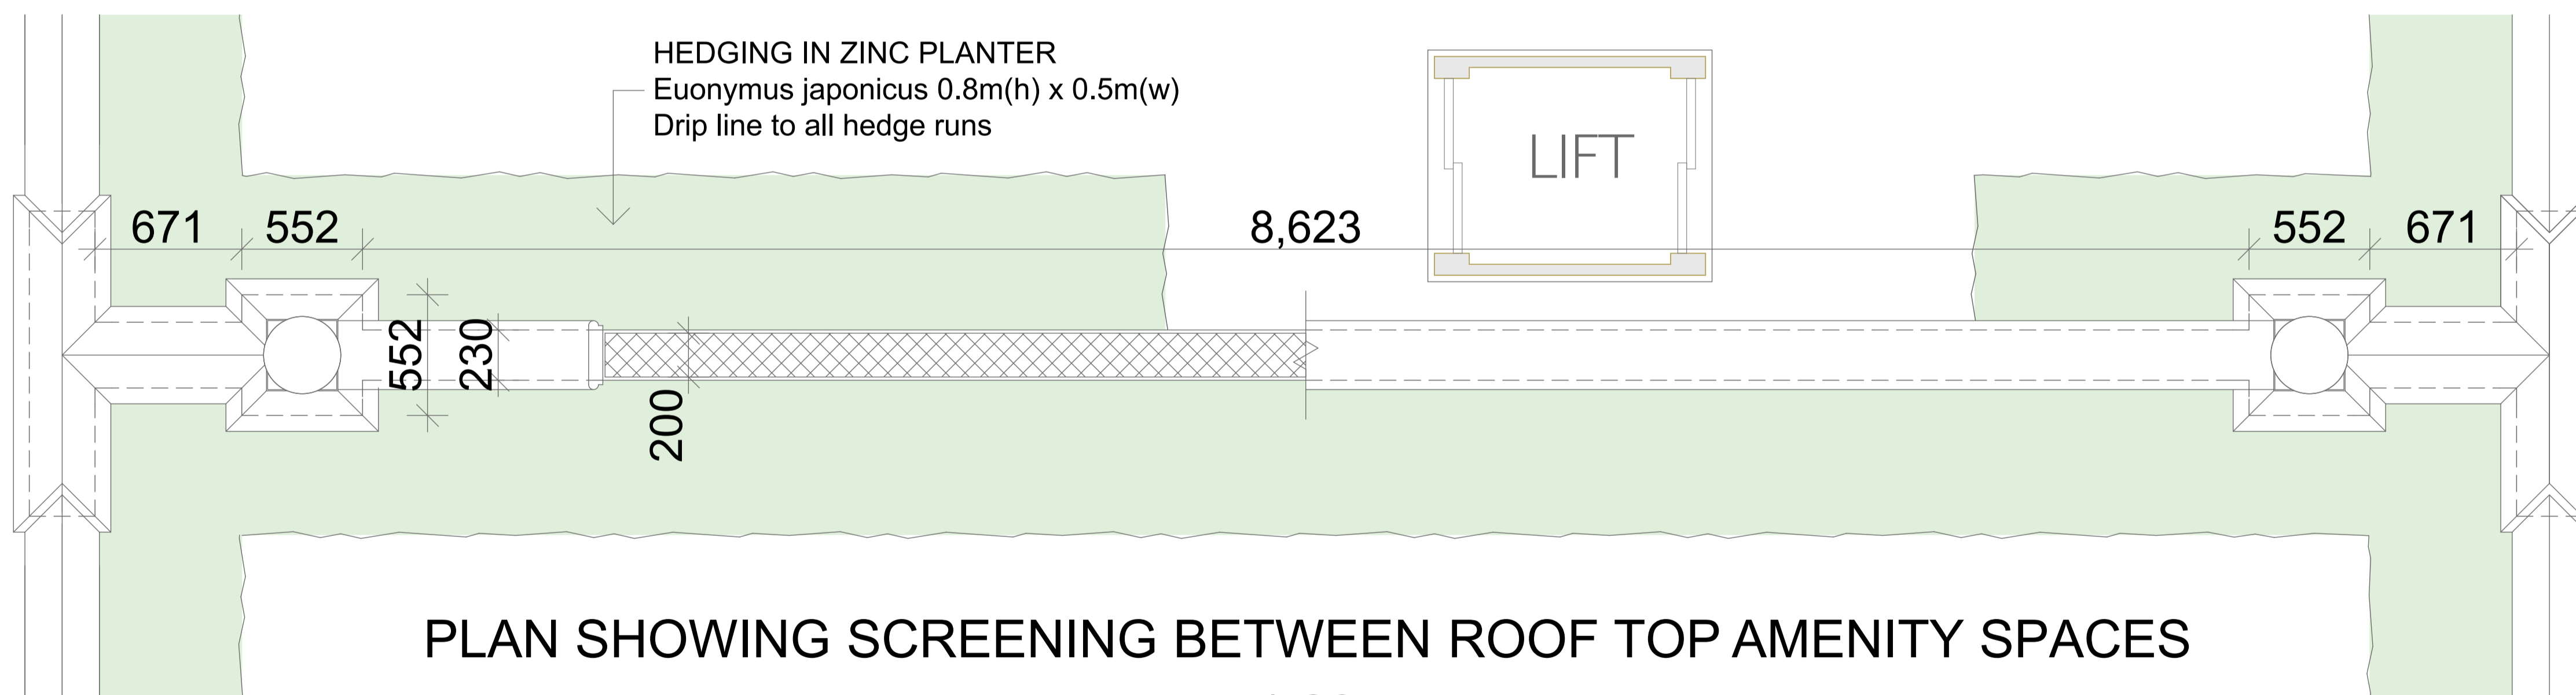

ELEVATION SHOWING THE SCREENING BETWEEN ROOF TOP AMENITY SPACES

1:20

SIDE ELEVATION AT A

1:20

PLAN SHOWING SCREENING BETWEEN ROOF TOP AMENITY SPACES

1:20

# SCREENING BETWEEN ROOF TOP AMENITY SPACES

DOMVS  
LONDON

[WWW.DOMVSLONDON.COM](http://WWW.DOMVSLONDON.COM)

**PROJECT:**  
52 AVENUE ROAD

**TITLE:**  
SCREENING BETWEEN ROOF  
TOP AMENITY SPACES

Date: JUNE 2023  
Scale: 1:20 @ A1 Drawn: SDK

**DRAWING NUMBER: 208-1600P1**