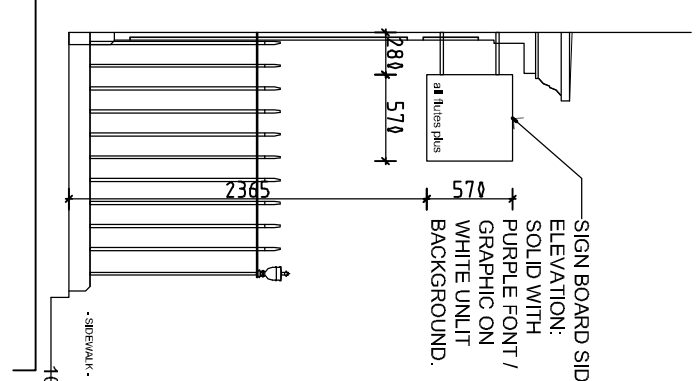

EXISTING WARREN STREET ELEVATION

Scale: 1:50

SIGN BOARD SIDE
 ELEVATION:
 SOLID WITH
 PURPLE FONT /
 GRAPHIC ON
 WHITE UNLIT
 BACKGROUND.

ADVERTISEMENT CONSENT
 SCALE 1:50 @ A3

PROPOSED PROJECTING
 LIGHT-BOX SIGN

EXISTING FRONT
 ELEVATION
 REV-0 (17.JUL.2023)

MIEL_021

NO.60-61 WARREN STREET,
 LONDON, W1T 5NU.