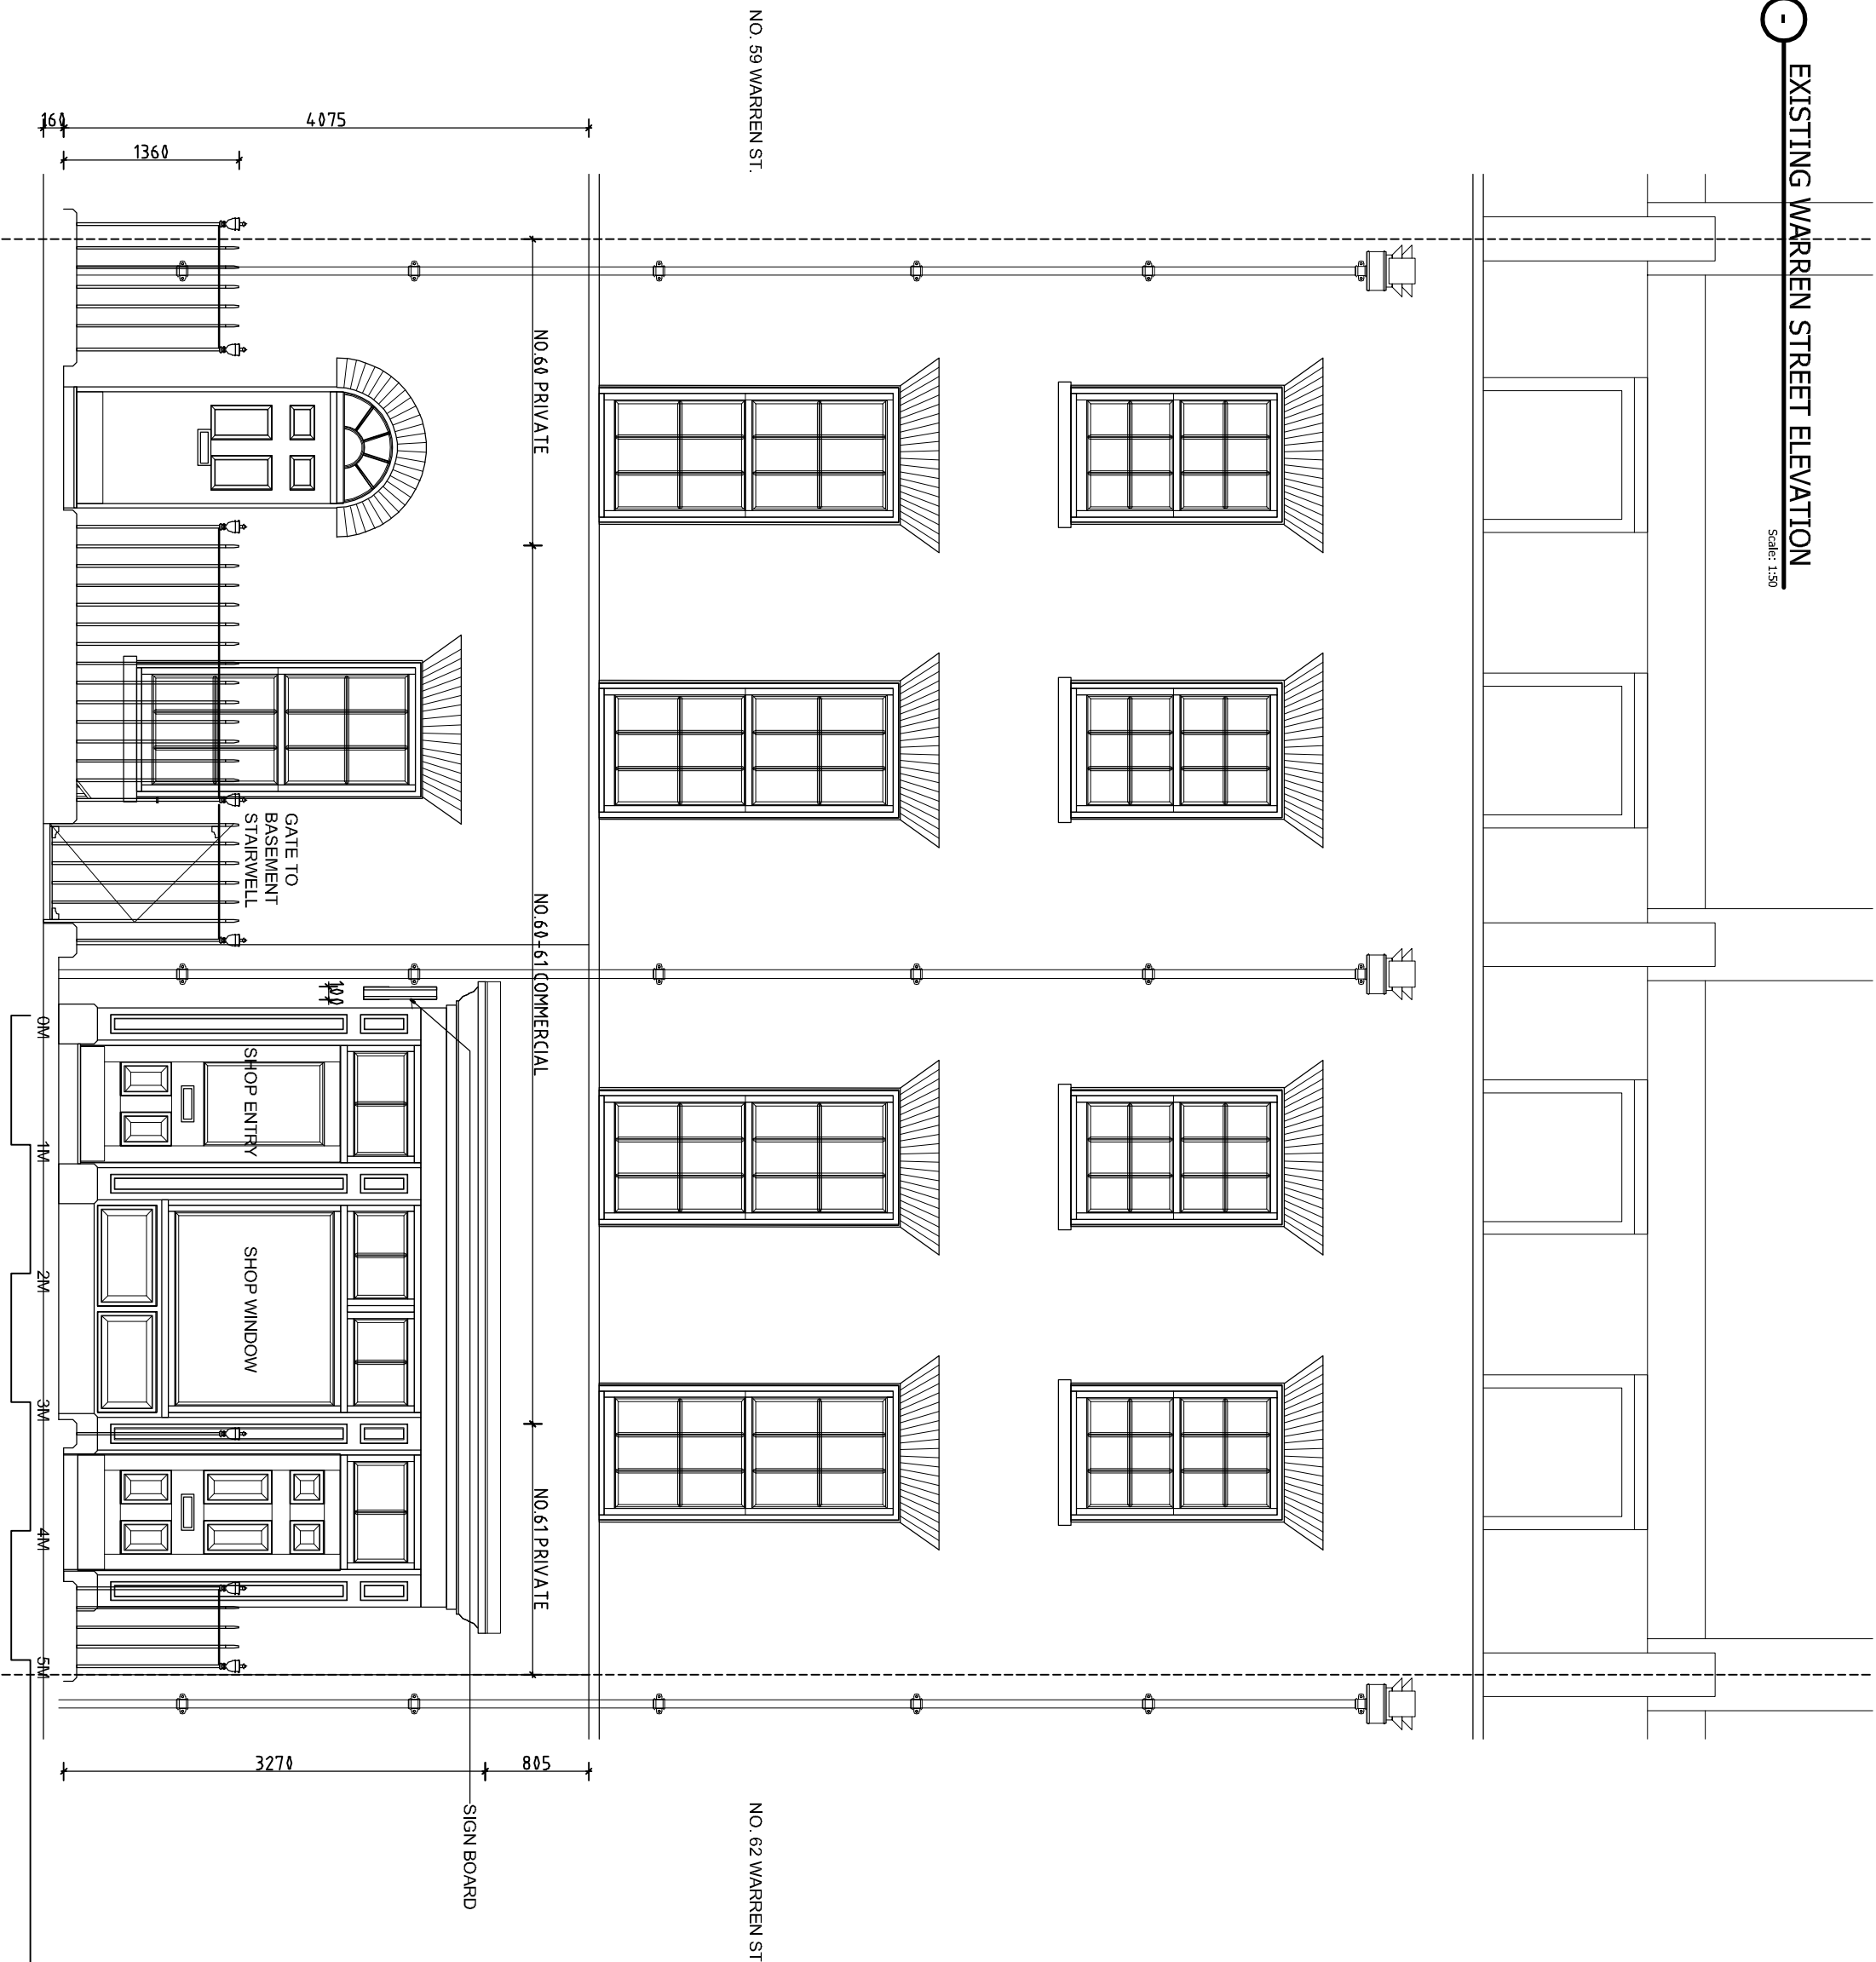

EXISTING WARREN STREET ELEVATION

Scale: 1:50

SIGN BOARD SIDE
 ELEVATION:
 SOLID WITH
 PURPLE FONT /
 GRAPHIC ON
 WHITE UNLIT
 BACKGROUND.

ADVERTISEMENT CONSENT
 SCALE 1:50 @ A3

PROPOSED PROJECTING
 LIGHT-BOX SIGN

EXISTING FRONT
 ELEVATION
 REV-0 (17.JUL.2023)

MIEL_021

NO.60-61 WARREN STREET,
 LONDON, W1T 5NU.