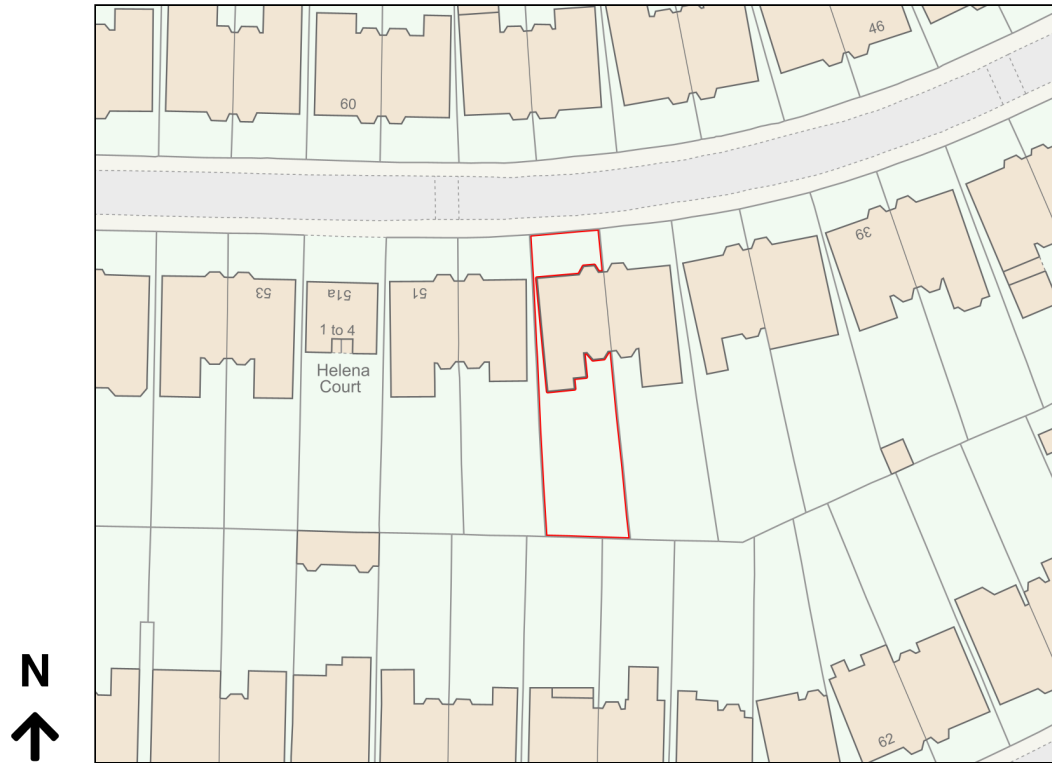

Location Plan

Site Address: 47, Compayne Gardens, London, NW6 3DB

Date Produced: 27-Jul-2023

Scale: 1:1250 @A4

Planning Portal Reference: PP-12344850v1