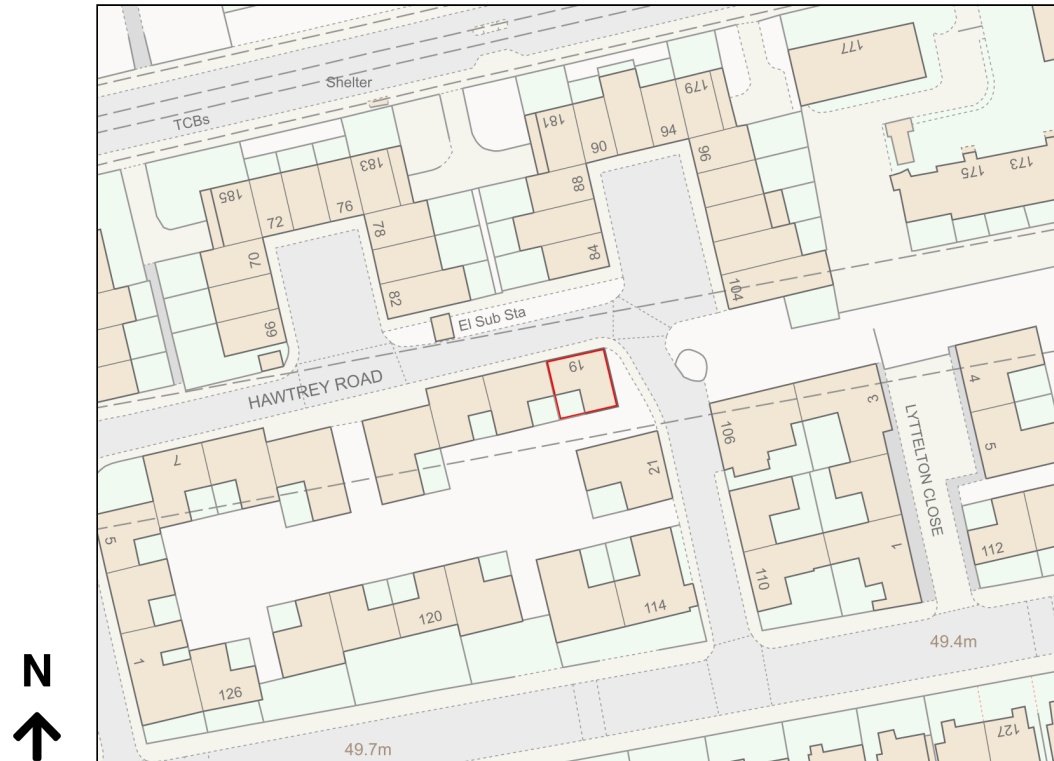

Location Plan

Site Address: 19, Hawtrey Road, London, NW3 3SS

Date Produced: 26-Jul-2023

Scale: 1:1250 @A4

Planning Portal Reference: PP-12344004v1