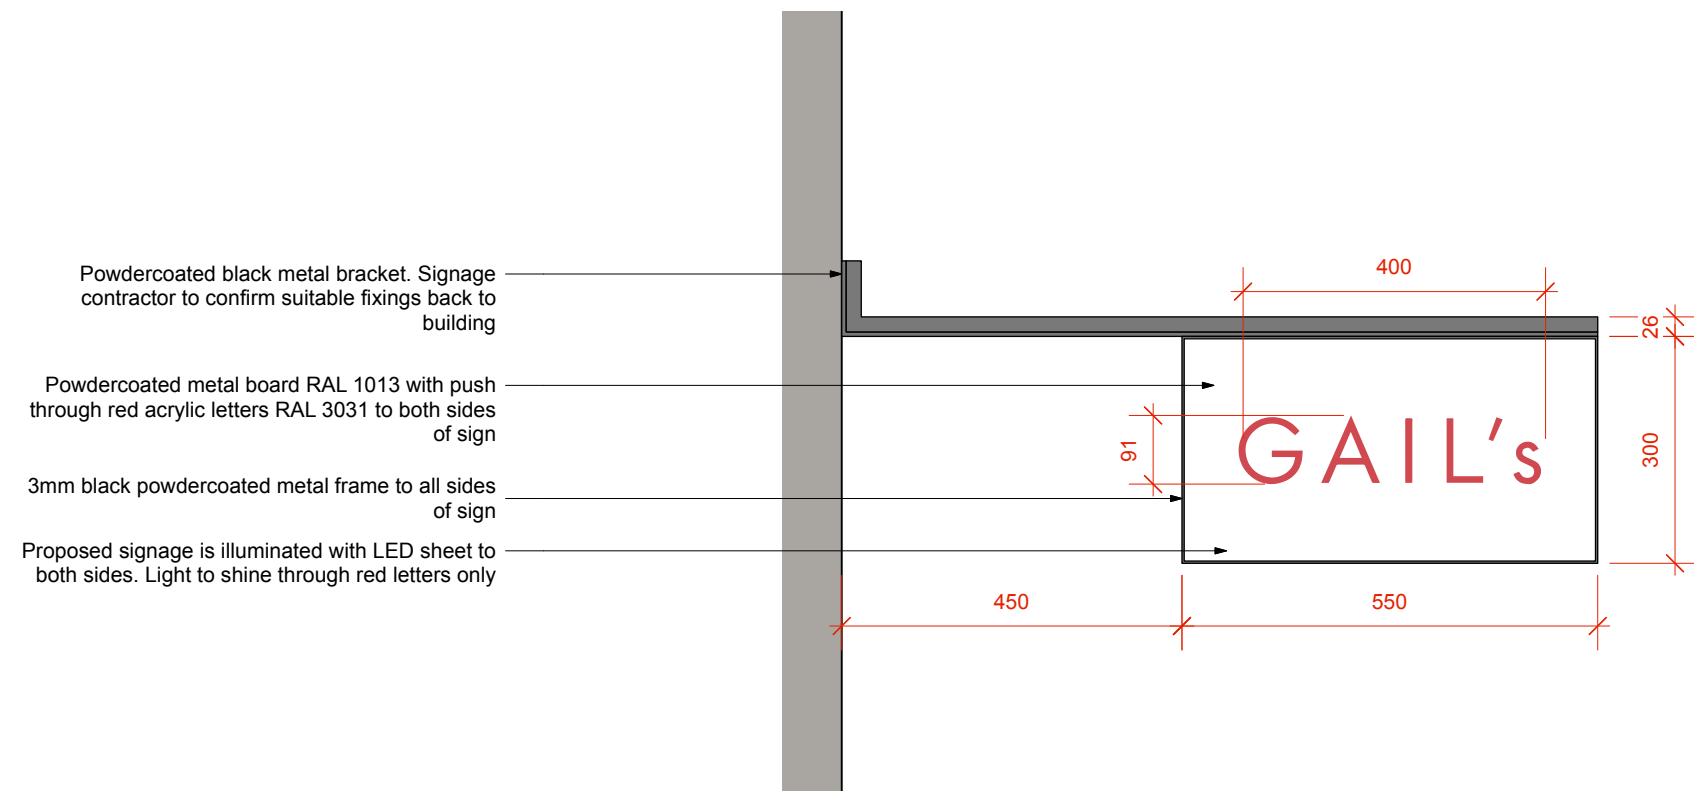

Rev	Comment	By	Date
A	Projecting sign changed to landlord details	DC	06.05.23

1
401 Hanging Sign Side Elevation
Scale: 1:10

2
401 Hanging Sign Front Elevation
Scale: 1:10

3
401 Main Sign Front Elevation
Scale: 1:10

4
401 Main Sign Side Elevation
Scale: 1:10