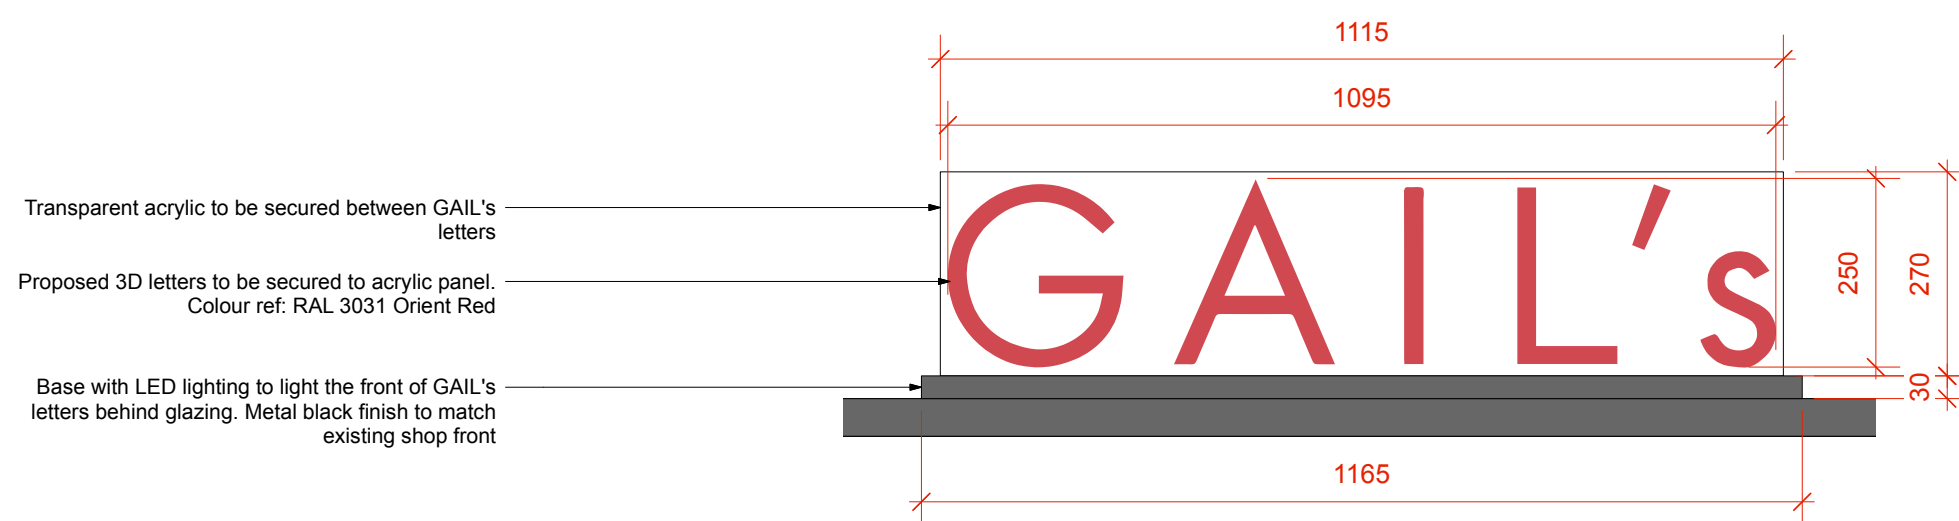

Rev	Comment	By	Date
A	Projecting sign changed to landlord details	DC	06.05.23

1
401 Hanging Sign Side Elevation
Scale: 1:10

2
401 Hanging Sign Front Elevation
Scale: 1:10

3
401 Main Sign Front Elevation
Scale: 1:10

4
401 Main Sign Side Elevation
Scale: 1:10