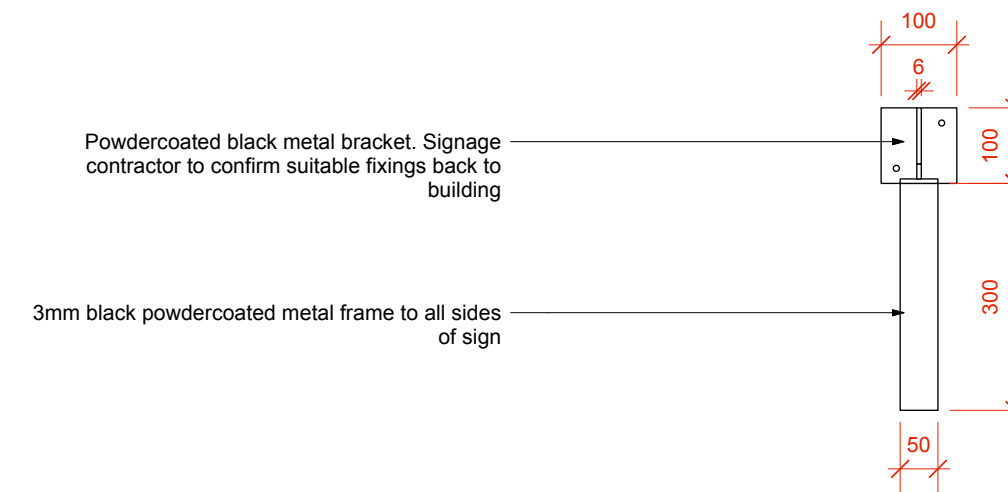

Rev	Comment	By	Date
A	Projecting sign changed to landlord details	DC	06.05.23

1
401 Hanging Sign Side Elevation
Scale: 1:10

2
401 Hanging Sign Front Elevation
Scale: 1:10

3
401 Main Sign Front Elevation
Scale: 1:10

4
401 Main Sign Side Elevation
Scale: 1:10