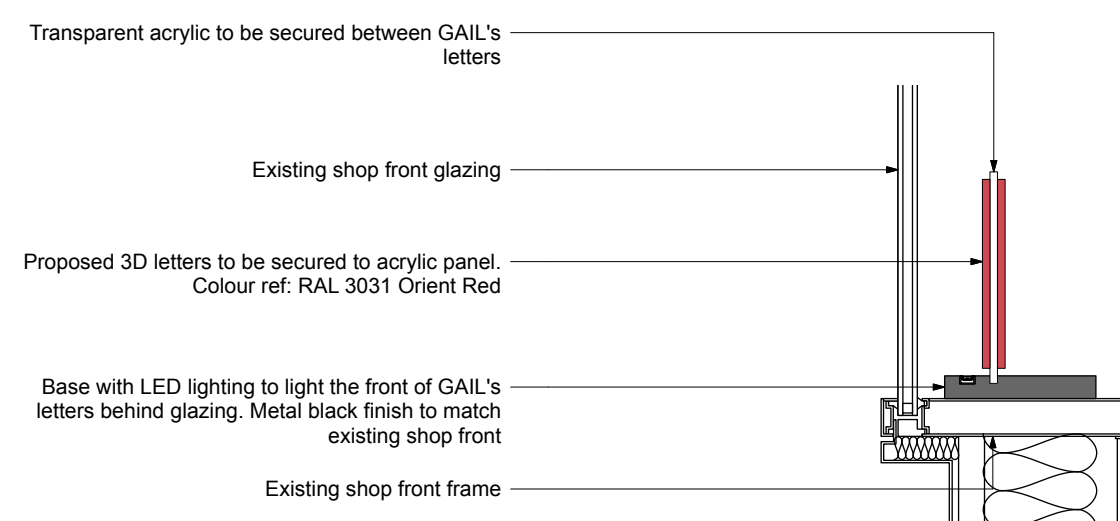

Rev	Comment	By	Date
A	Projecting sign changed to landlord details	DC	06.05.23

1
401 Hanging Sign Side Elevation
Scale: 1:10

2
401 Hanging Sign Front Elevation
Scale: 1:10

3
401 Main Sign Front Elevation
Scale: 1:10

4
401 Main Sign Side Elevation
Scale: 1:10