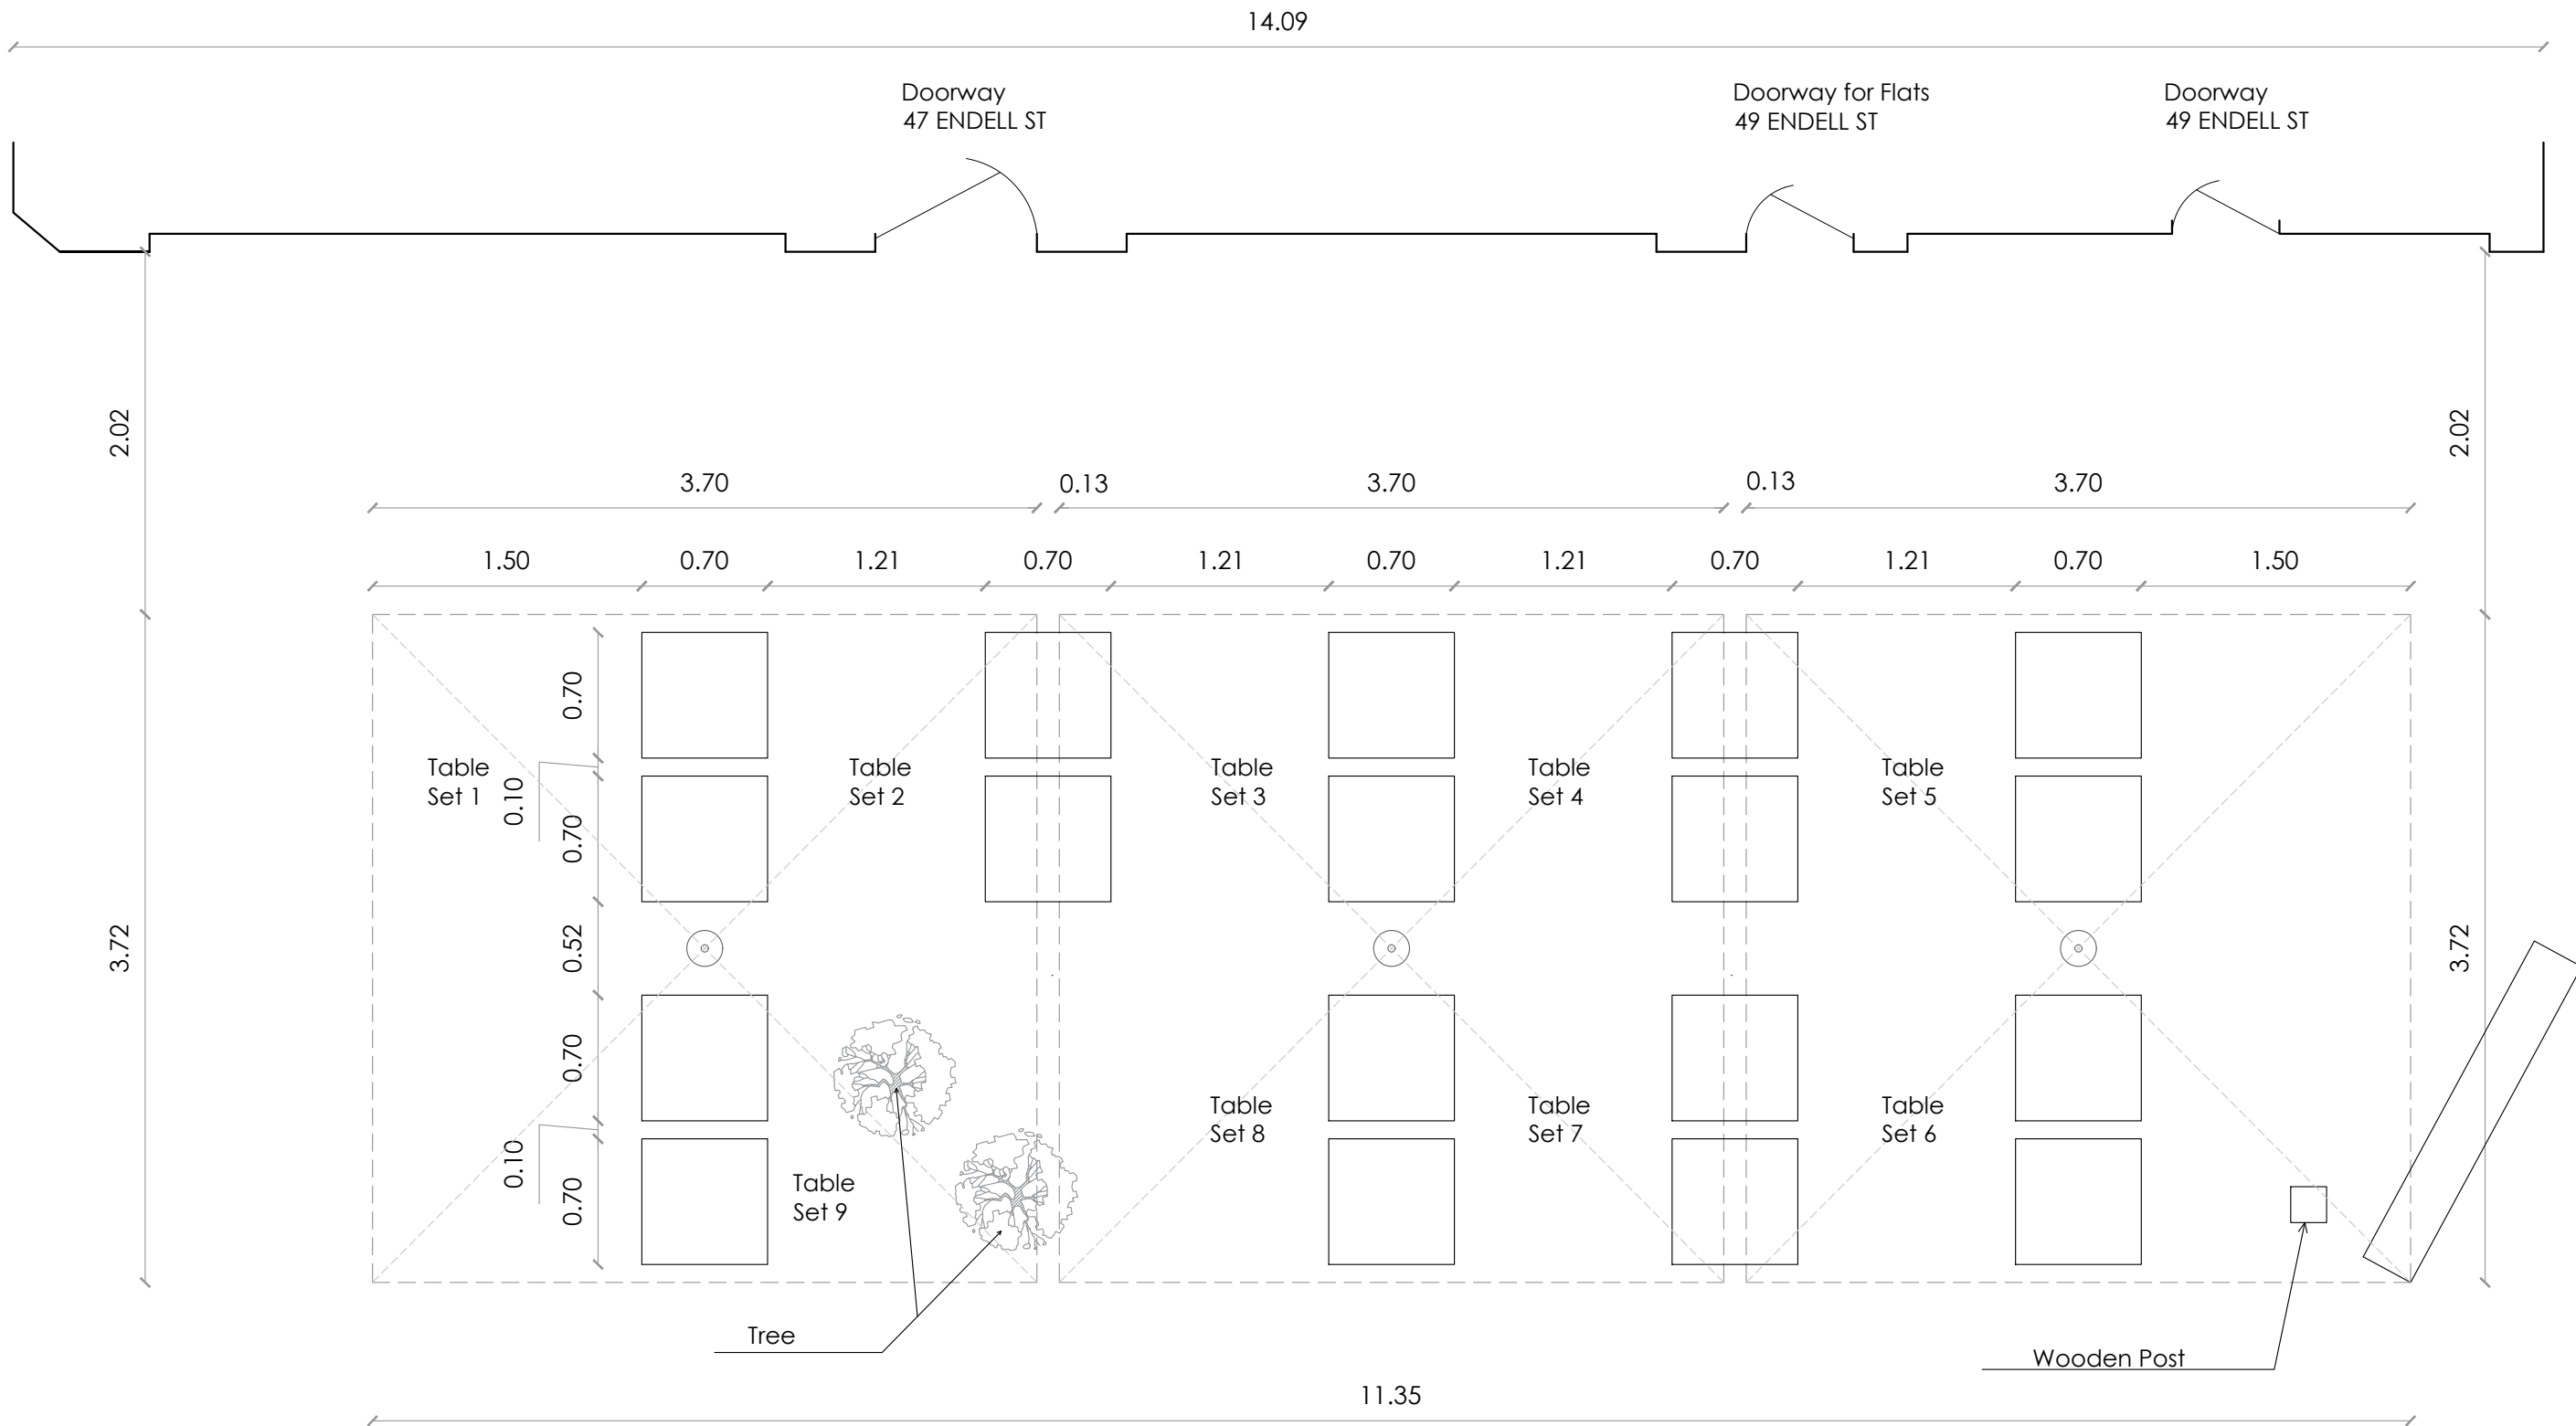

FLOOR PLAN FOR OUTSIDE SEATING AREA,  
 @THE ROCK & SOLE PLAICE,  
 45-49 ENDELL ST, WC2H 9AJ.

TABLE SET CONSISTS OF:  
 2 TABLES & 4 CHAIRS.  
 PLEASE NOTE THAT ALL TABLE SETS  
 ARE CONTAINED WITHIN THE  
 DESIGNATED STUDDED AREA.