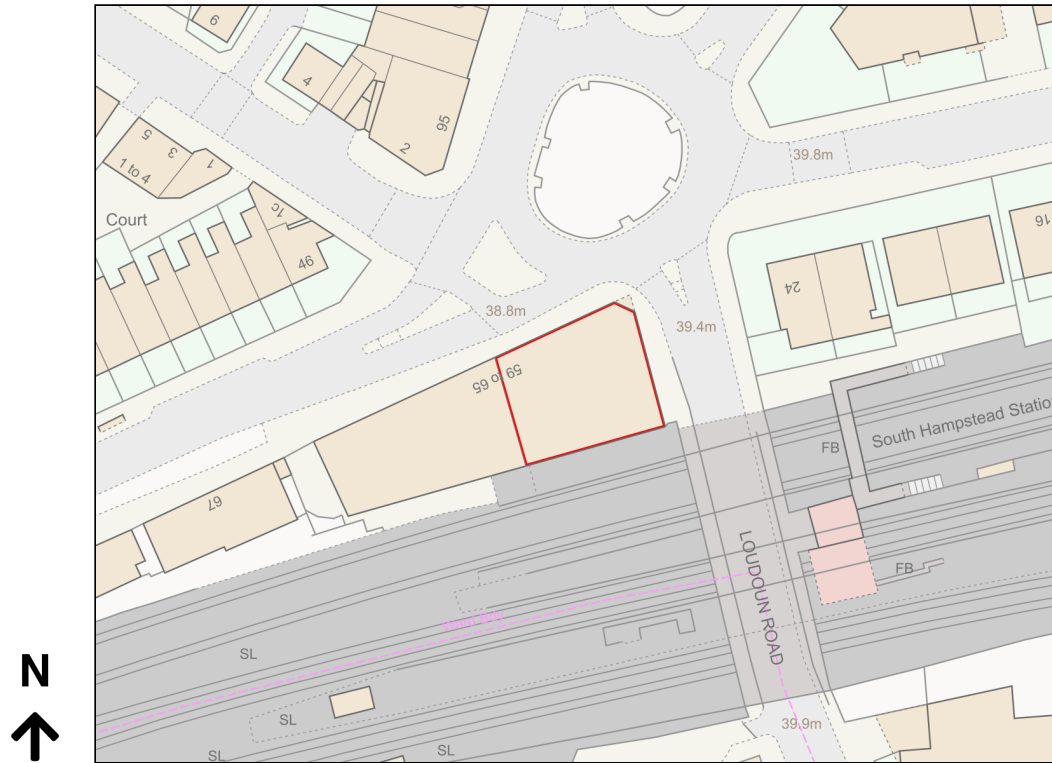

# Location Plan

Site Address: 57, Belsize Road, London, NW6 4BE

Date Produced: 20-Jul-2023

Scale: 1:1250 @A4

Planning Portal Reference: PP-12326252v1