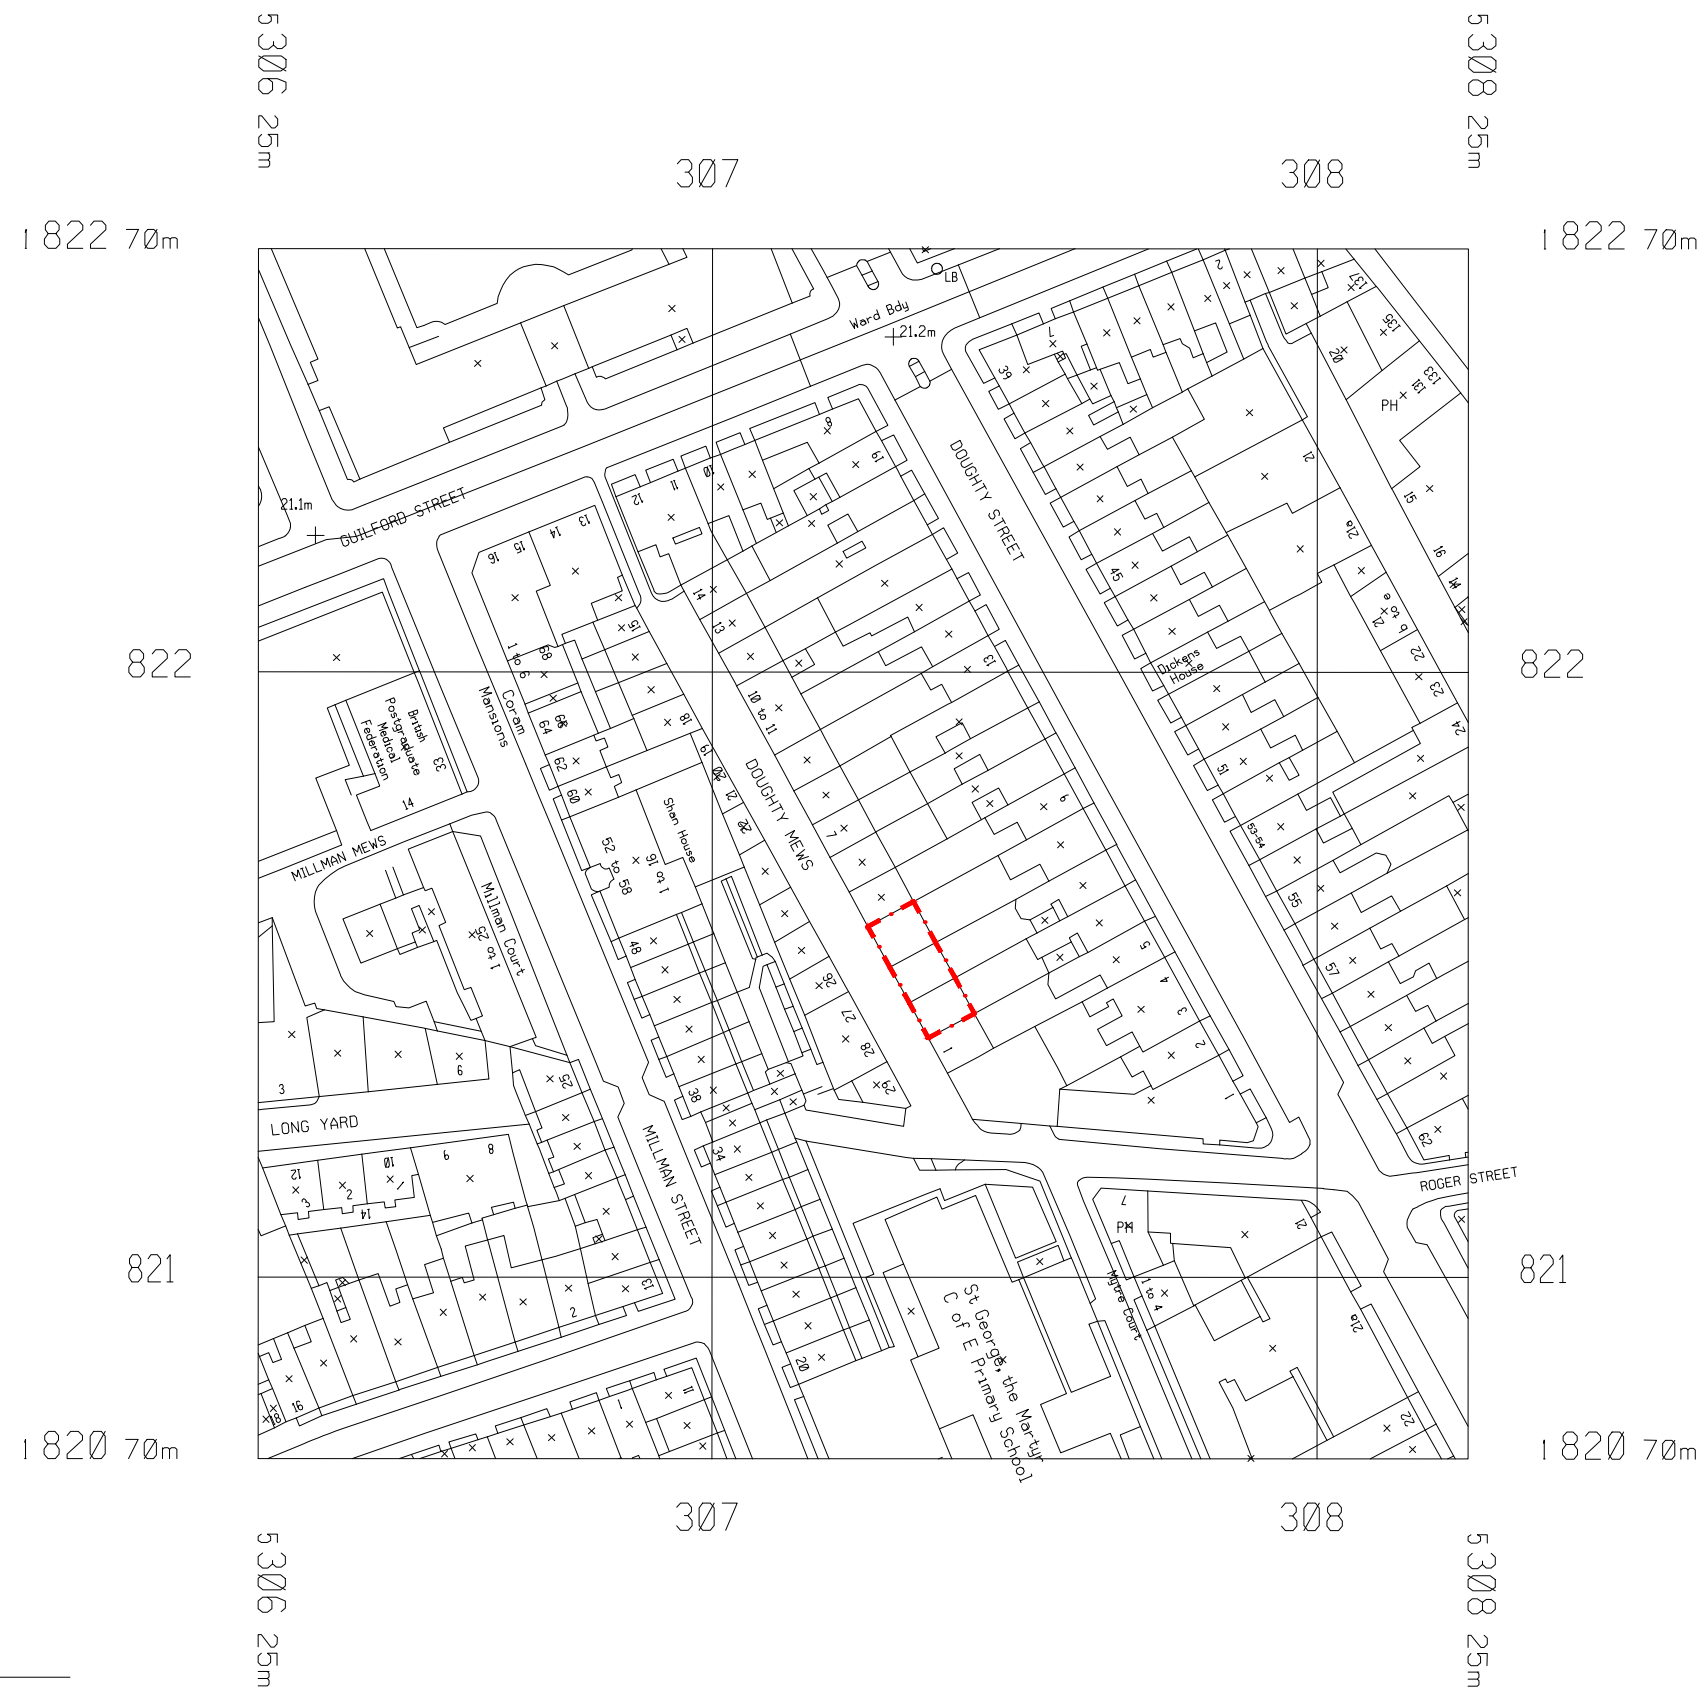

Revisions:		
P1	Draft issue	19.04.2022
P2	Planning issue	11.04.2023

Notes:
 Drawing is not for construction. Measured survey by others and all dimensions to be checked on site. This drawing is copyright.

1 LOCATION PLAN
 EX.AL010 SCALE 1:1250 @ A3

Studio Becoming
 London WC1N 3EG
 E: hello@studiobecoming.com

Project:
2-4 DOUGHTY MEWS
 Client:
EGYPT EXPLORATION SOCIETY

Drawing Title:
LOCATION PLAN

Date of Origin: 18.04.22	Drawn By: RH	Scale/s: 1:1250	Size: A3
Drawing Number: EES_SB_EX_AL_010	Rev: P2		