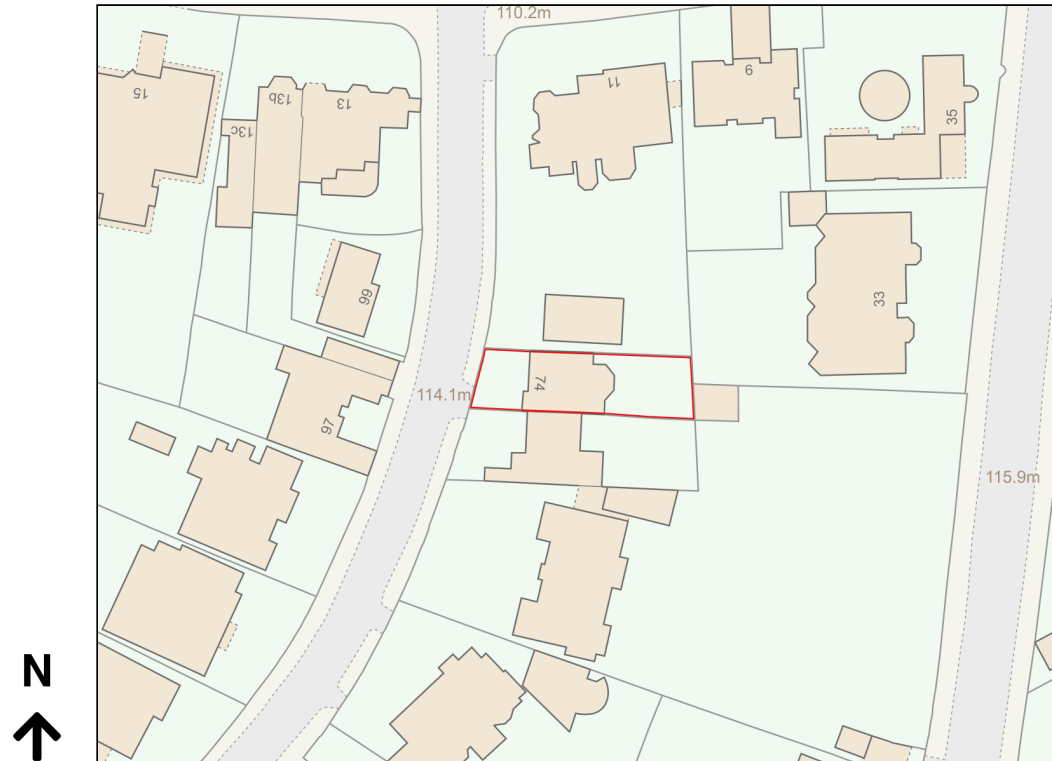

Location Plan

Site Address: 74, Redington Road, London, NW3 7RS

Date Produced: 12-Jul-2023

Scale: 1:1250 @A4

Planning Portal Reference: PP-12200092v1