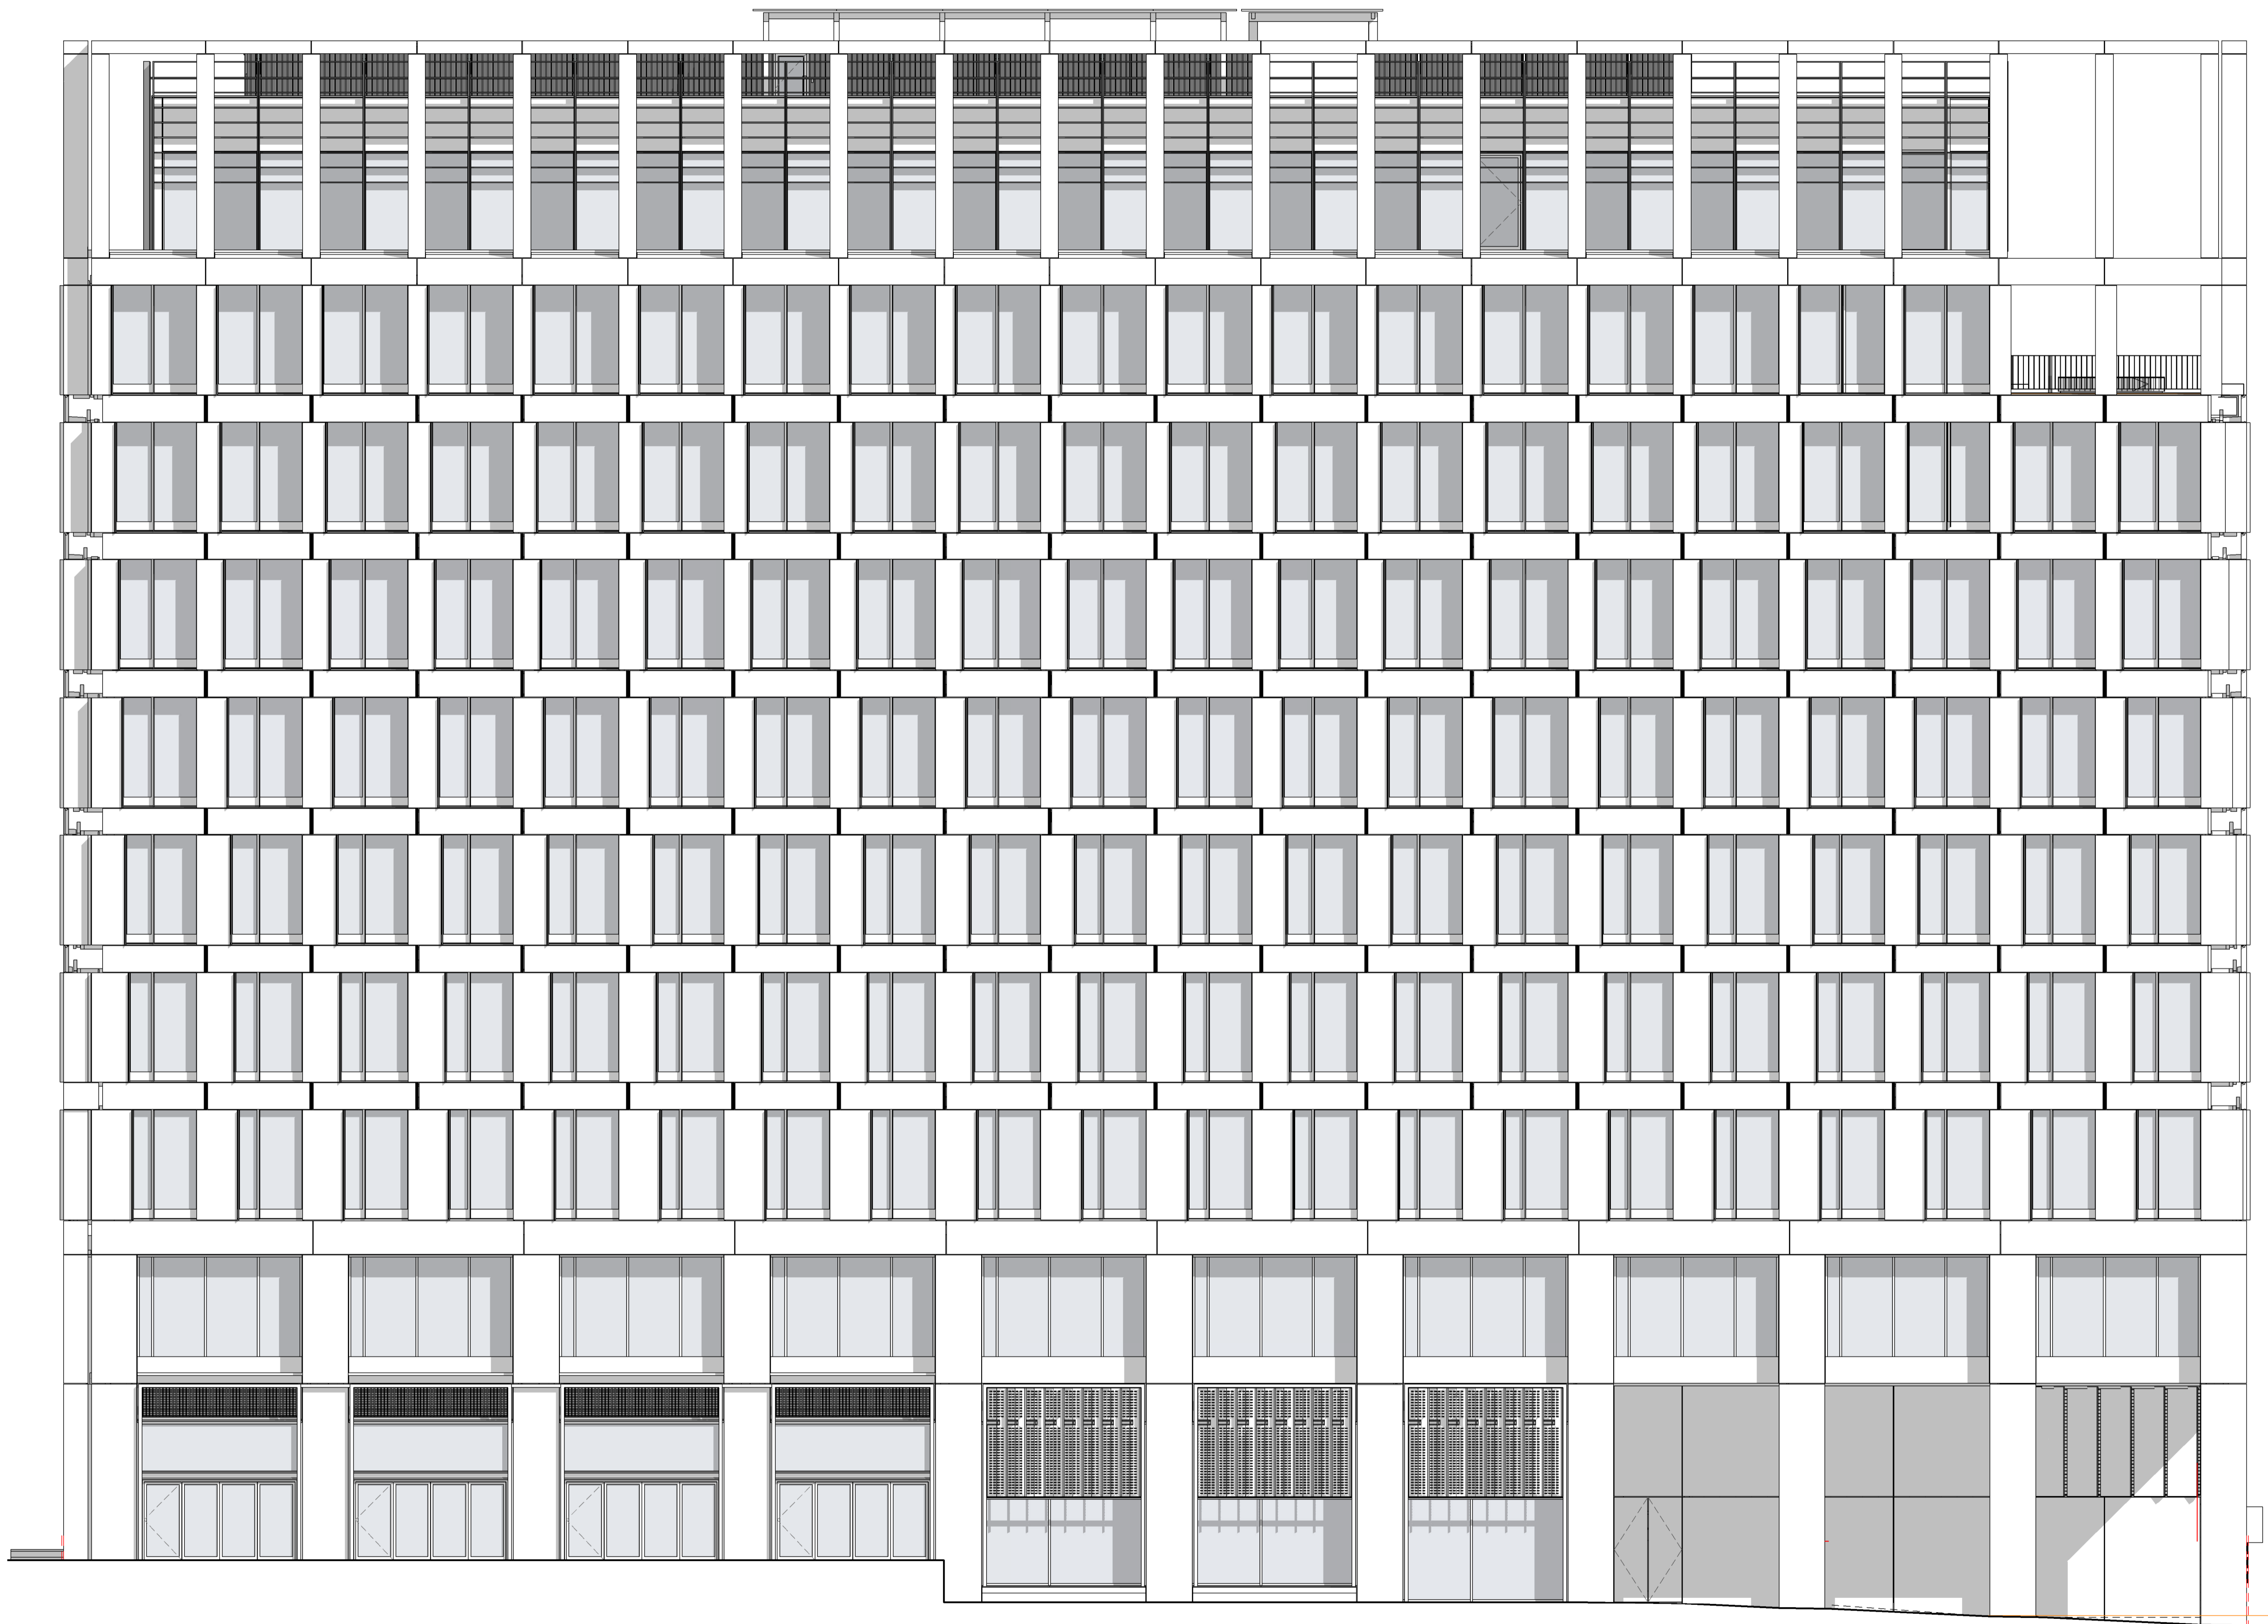

Rev.	Date	Reason for issue	Issued by
1	02.06.2023	Stage 3 information	AC

Fathom Architects
+44 (0) 20 3151 1515
fathomarchitects.com

Project
2 Pancras Square

Title
West elevation - Existing

Scale	Paper size	Status
1 : 100	@ A1	
Drawing no.		Rev.
132-FA-00-ZZ-DR-A-1100		1