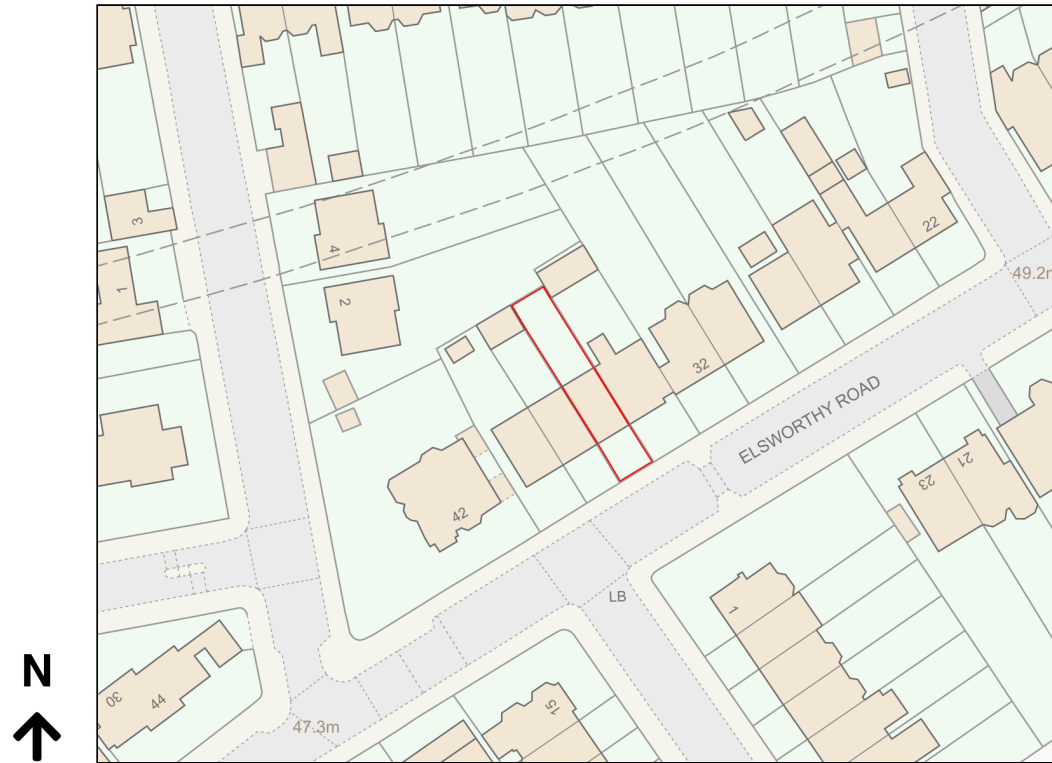

Location Plan

Site Address: Flat 1-2, 36, Elsworthy Road, London, NW3 3DL

Date Produced: 27-Jul-2023

Scale: 1:1250 @A4

Planning Portal Reference: PP-12320816v2