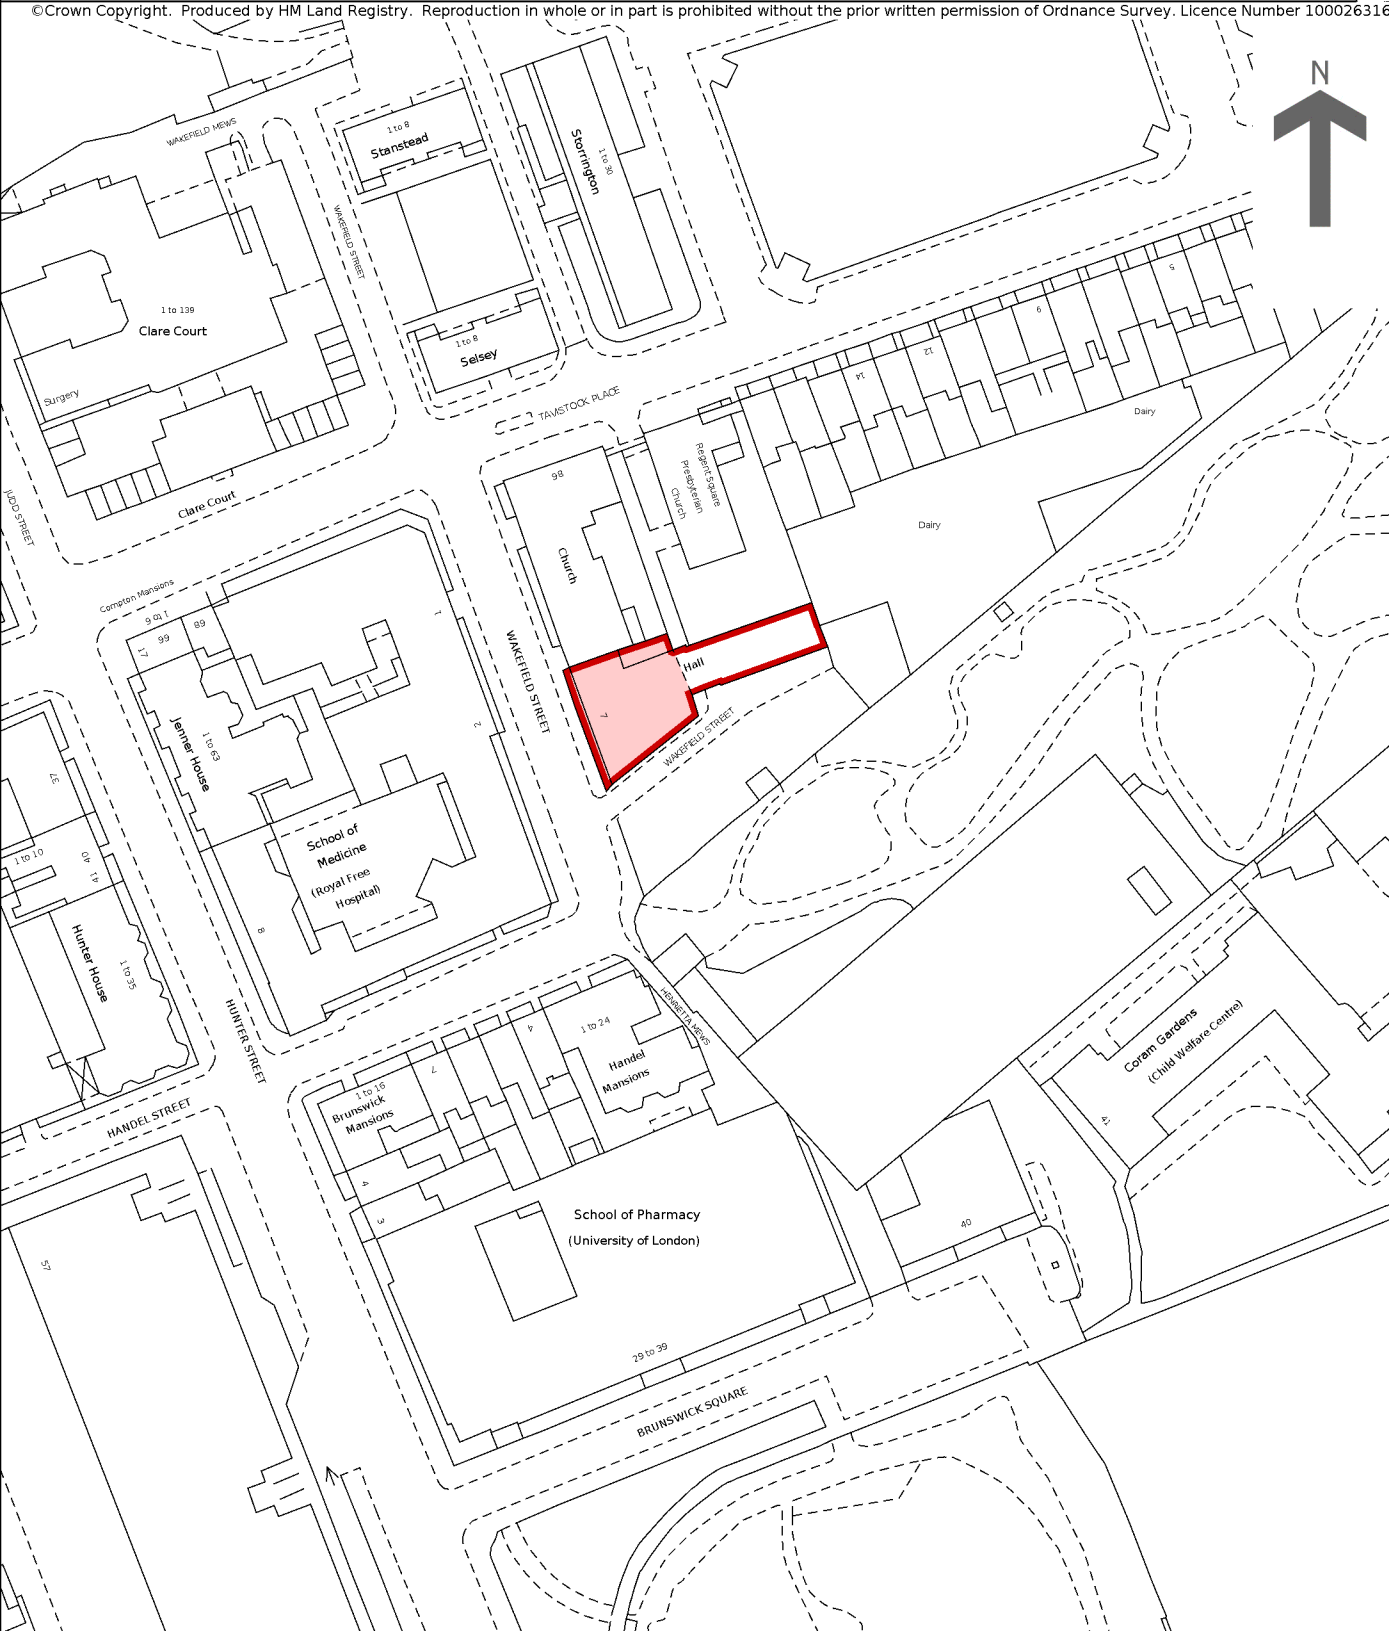

HM Land Registry Current title plan

Title number **NGL860751**
Ordnance Survey map reference **TQ3082SW**
Scale **1:1250**
Administrative area **Camden**

© Crown Copyright. Produced by HM Land Registry. Reproduction in whole or in part is prohibited without the prior written permission of Ordnance Survey. Licence Number 100026316

This is a copy of the title plan on 13 APR 2023 at 12:38:58. This copy does not take account of any application made after that time even if still pending in HM Land Registry when this copy was issued.

HM Land Registry endeavours to maintain high quality and scale accuracy of title plan images. The quality and accuracy of any print will depend on your printer, your computer and its print settings. This title plan shows the general position, not the exact line, of the boundaries. It may be subject to distortions in scale. Measurements scaled from this plan may not match measurements between the same points on the ground.