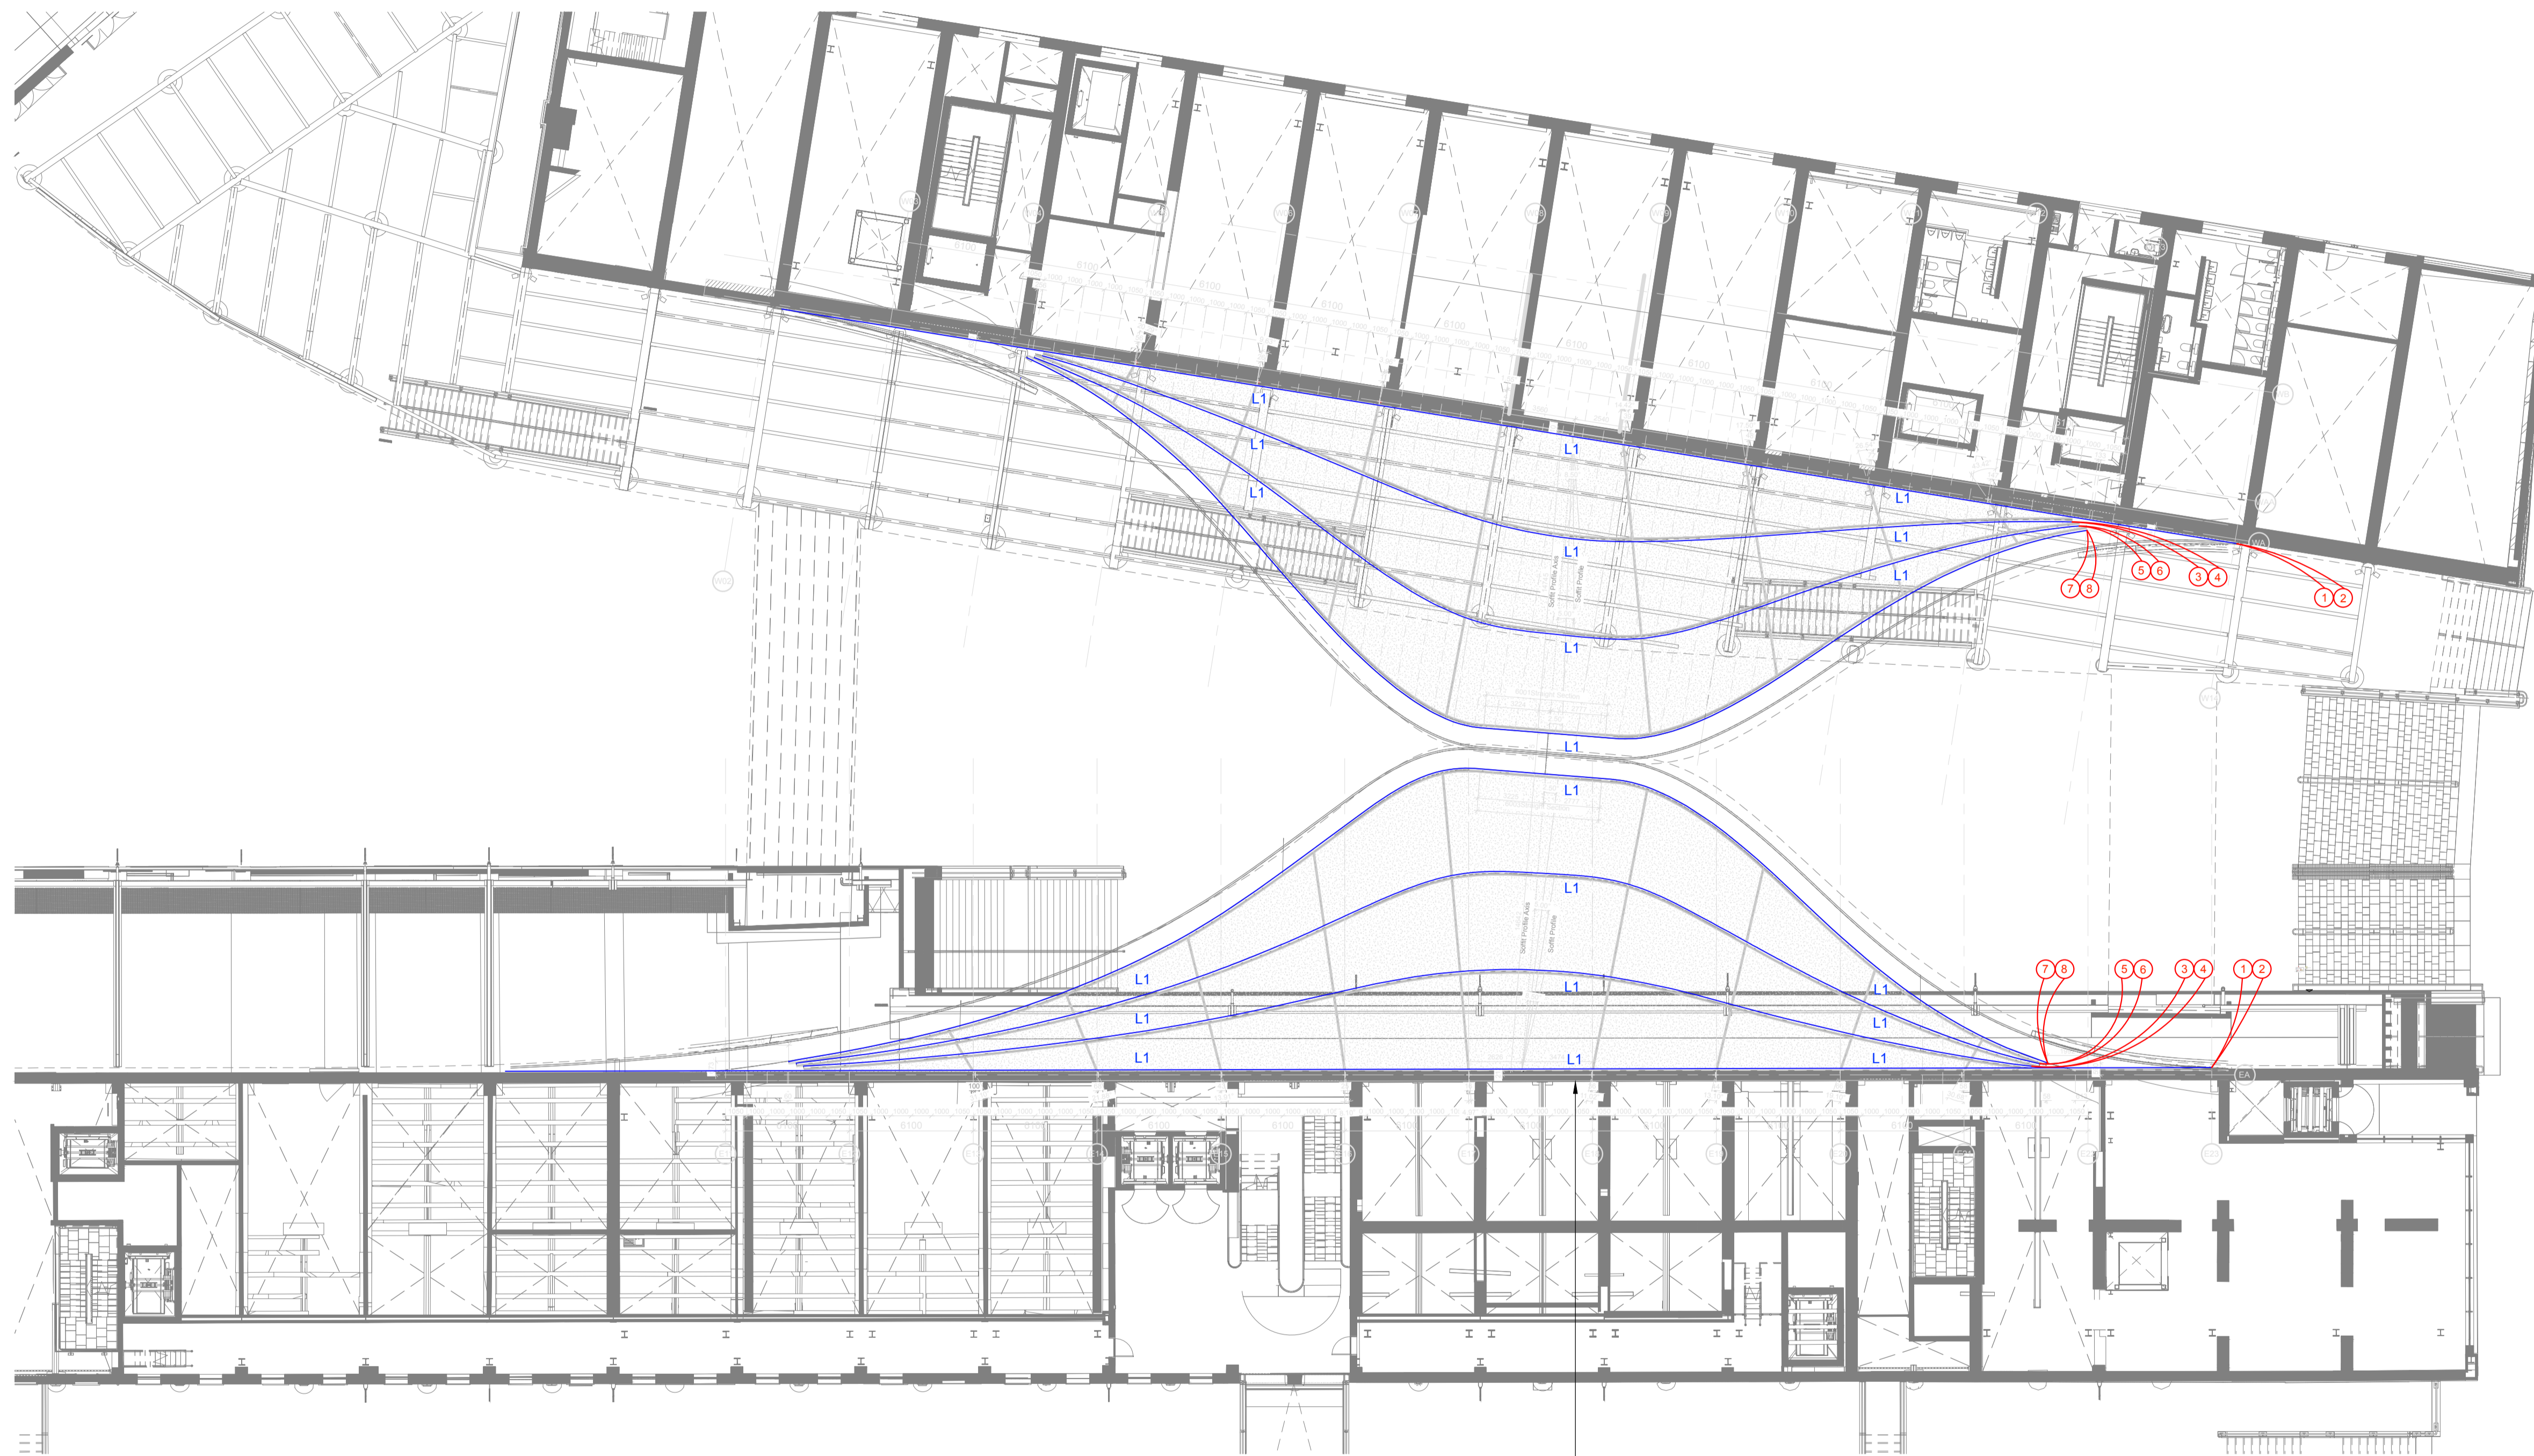

LEGEND	
TYPE	DESCRIPTION
L1	Flexible tunable white linear LED 12W/2100K-4400K/IP66

Kissing Roof - Lighting Control Channels
Scale 1:200@ A1

L1 - Flexible linear LED to illuminate underside of the kissing roof

24.03.2023 - For Planning

Date	Rev	Description

Notes

Important Note

Where Dimensions are not given, drawings must not be scaled.

For complete luminaire breakdown refer to schedules

In the event of conflict between this drawing and lead consultants drawing the matter must be referred prior to proceeding

CLIENT	Argent	PROJECT NO	0204
PROJECT	CDY - Gateways		
STATUS	FOR PLANNING		
SCALE	Scale 1:200@A1	DATE	18/01/2023
	Scale 1:400@A3		
TITLE	Kissing Roof - Lighting Control Channels		
DRAWING NO	0203- 801	REVISION	-