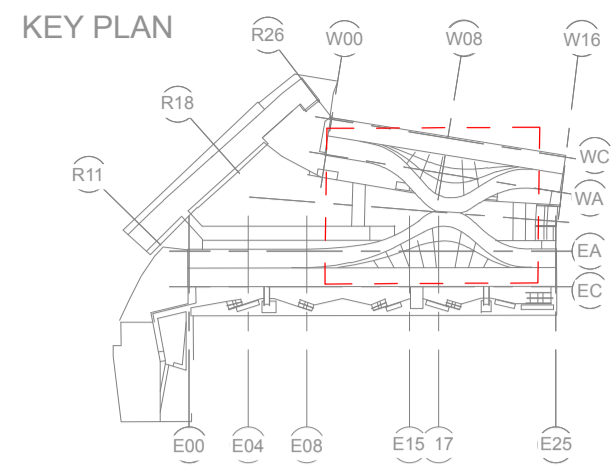

LEGEND	
TYPE	DESCRIPTION
L1	Flexible tunable white linear LED 12W/2100K-4400K/IP66

Kissing Roof - Lighting Control Channels
Scale 1:200@ A1

L1 - Flexible linear LED to illuminate underside of the kissing roof

24.03.2023 - For Planning

Date	Rev	Description

Notes

Important Note

Where Dimensions are not given, drawings must not be scaled.

For complete luminaire breakdown refer to schedules

In the event of conflict between this drawing and lead consultants drawing the matter must be referred prior to proceeding

CLIENT	Argent	PROJECT NO	0204
PROJECT	CDY - Gateways		
STATUS	FOR PLANNING		
SCALE	Scale 1:200@A1	DATE	18/01/2023
	Scale 1:400@A3		
TITLE	Kissing Roof - Lighting Control Channels		
DRAWING NO	0203- 801	REVISION	-