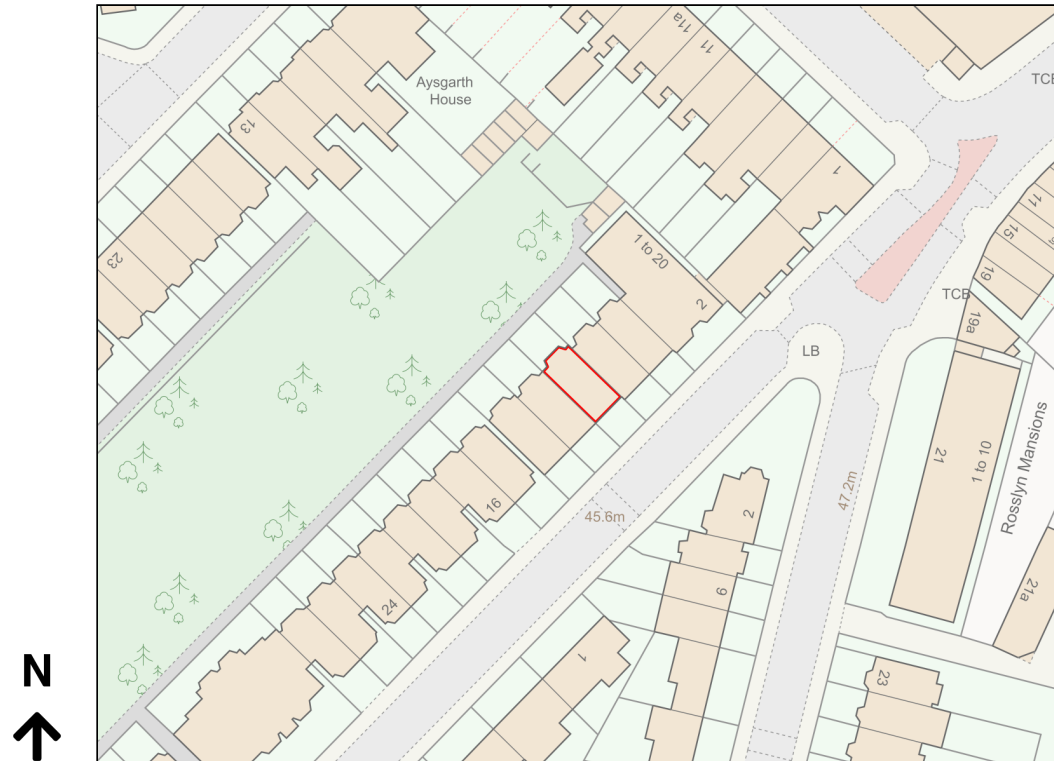

Location Plan

Site Address: Flat 3rd Floor, 8, Greencroft Gardens, London, NW6 3LS

Date Produced: 05-Jul-2023

Scale: 1:1250 @A4

Planning Portal Reference: PP-12282465v1