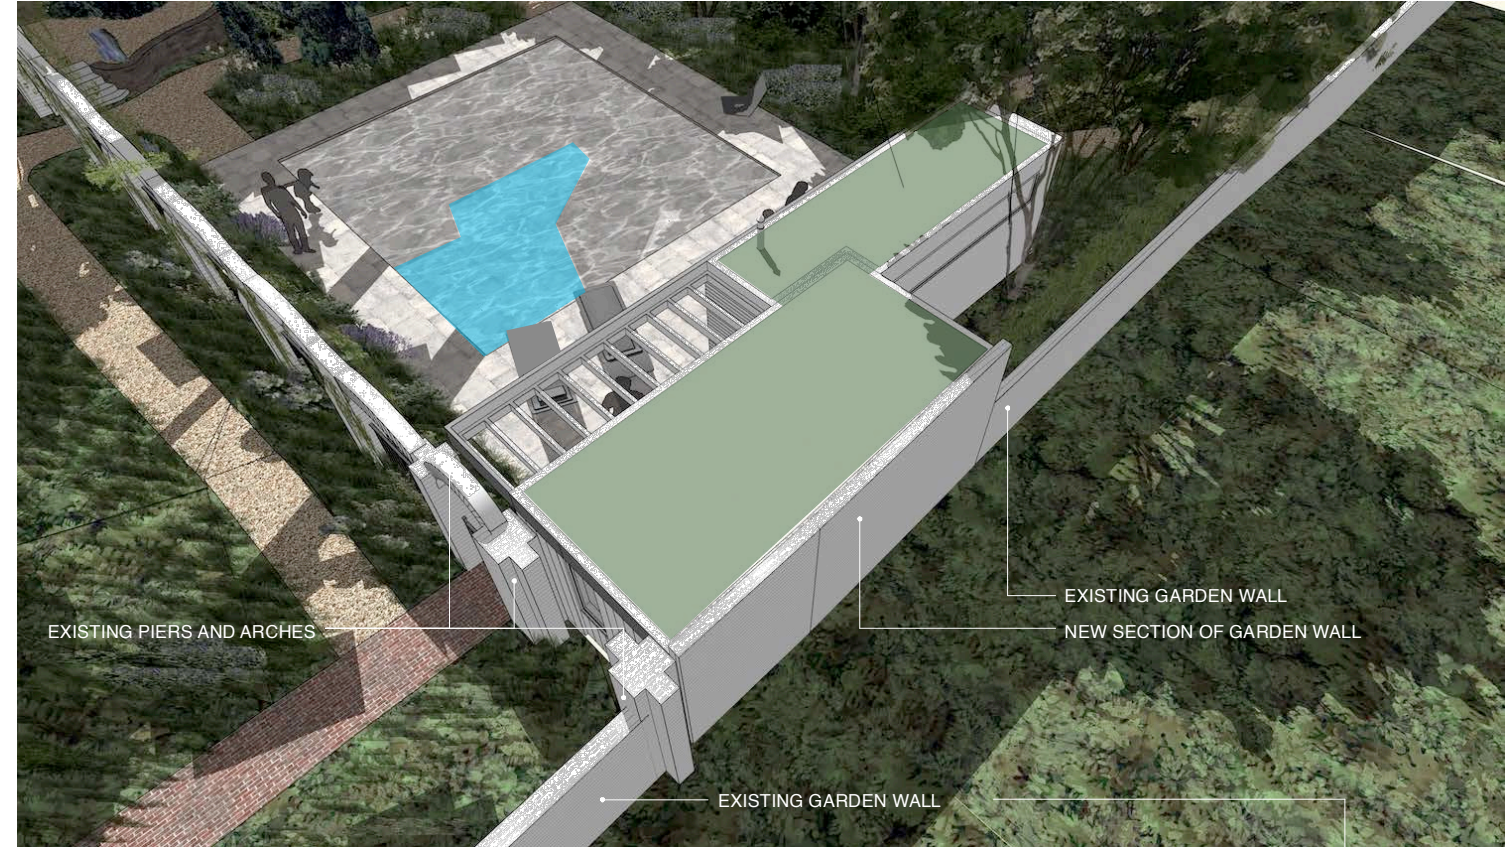

VIEW FROM WEST

AERIAL FROM NORTH WEST

VIEW FROM SOUTH

VIEW FROM EAST TOWARDS ARCADE WALL

REVISIONS/ ISSUE

03/07/2023
ISSUE TO PLANNING
FOR APPROVAL

7 THE GROVE,
LONDON N6 6JU

POOL HOUSE 3D IMAGES
PROPOSED