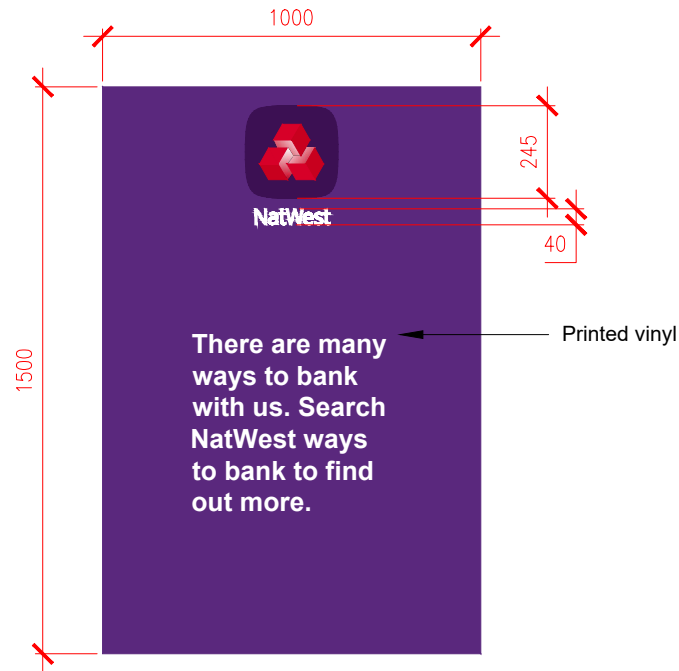

White Pantone: White C CMYK: 0/0/0/0 RGB: 255/255/255	RAL: 9016 Traffic White (satin) Vinyl: 3M 100-20 White (opaque) #: FFFFFFFF
---	---

ATM SHROUD VINYL, SCALE 1:20 @ A3

Vinyl graphic to external face of existing shopfront
 Colour reference:
 Purple Pantone: 2627 C and 7678 C, White

INTERNALLY ILLUMINATED ATM SURROUND, SCALE 1:20 @ A3

VINYL WELCOME SIGN / NAMEPLATE, SCALE 1:20 @ A3

Vinyl graphic to internal face of existing glazing
 Colour reference:
 Purple Pantone: 2627 C and White

address NW TOTTENHAM COURT ROAD 45 TOTTENHAM COURT ROAD LONDON W1T 2EA	
ref no. -	sortcode -
description DETAIL SHEET 2 AS PROPOSED REFRESH - LARGE	
status	
IPMS1 -	sqm -
IPMS2 -	sqm -
IPMS3 -	sqm -
scale 1:20	paper size A3
brand	
drn KL date 11/04/23 chk -- date --/--	rev. ----
nw drawing number E7427-GA-D2	