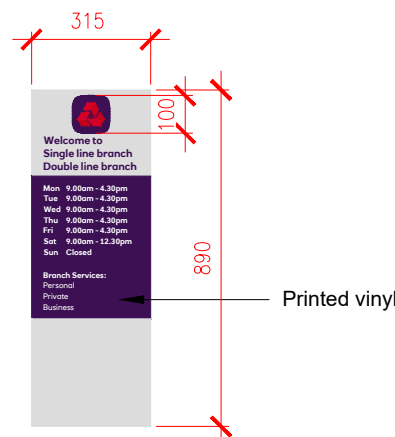

White Pantone: White C CMYK: 0/0/0/0 RGB: 255/255/255	RAL: 9016 Traffic White (satin) Vinyl: 3M 100-20 White (opaque) #: FFFFFFFF
---	---

ATM SHROUD VINYL, SCALE 1:20 @ A3

Vinyl graphic to external face of existing shopfront
 Colour reference:
 Purple Pantone: 2627 C and 7678 C, White

INTERNALLY ILLUMINATED ATM SURROUND, SCALE 1:20 @ A3

VINYL WELCOME SIGN / NAMEPLATE, SCALE 1:20 @ A3

Vinyl graphic to internal face of existing glazing
 Colour reference:
 Purple Pantone: 2627 C and White

address NW TOTTENHAM COURT ROAD 45 TOTTENHAM COURT ROAD LONDON W1T 2EA	
ref no. -	sortcode -
description DETAIL SHEET 2 AS PROPOSED REFRESH - LARGE	
status	
IPMS1 -	sqm -
IPMS2 -	sqm -
IPMS3 -	sqm -
scale 1:20	paper size A3
brand	
drn KL date 11/04/23 chk -- date --/--	rev. ----
nw drawing number E7427-GA-D2	