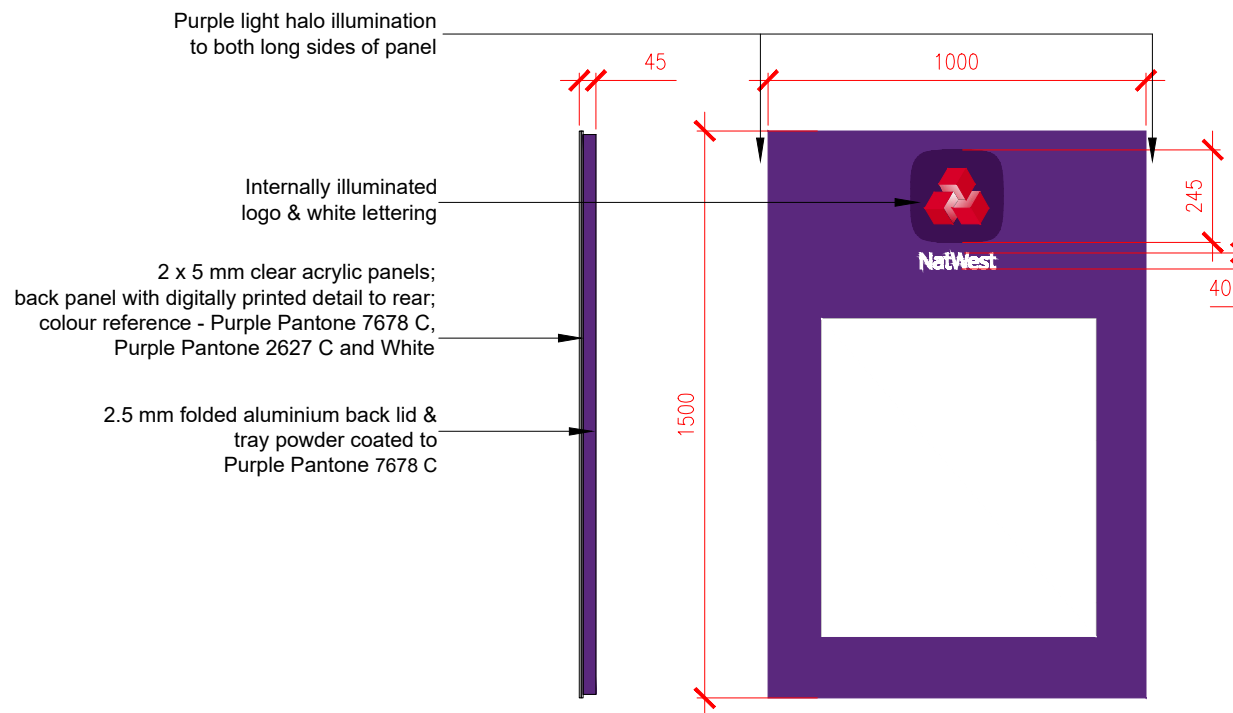

Colour Palette

Primary:

Regal Purple Pantone: 2627 C CMYK: 75/100/0/50 HEX: #3C1053	Champion Purple Pantone: 7678 C CMYK: 80/98/8/0 HEX: #5A287D
---	--

Bright Red Pantone: 199 C CMYK: 0/100/80/0 HEX: #E90000	Dark Red Pantone: 200 C CMYK: 10/100/80/10 HEX: #C20000
---	---

White Pantone: White C CMYK: 0/0/0/0 RGB: 255/255/255	RAL: 9016 Traffic White (satin) Vinyl: 3M 100-20 White (opaque) #: FFFFFFFF
---	---

ATM SHROUD VINYL, SCALE 1:20 @ A3

Vinyl graphic to external face of existing shopfront
 Colour reference:
 Purple Pantone: 2627 C and 7678 C, White

INTERNALLY ILLUMINATED ATM SURROUND, SCALE 1:20 @ A3

VINYL WELCOME SIGN / NAMEPLATE, SCALE 1:20 @ A3

Vinyl graphic to internal face of existing glazing
 Colour reference:
 Purple Pantone: 2627 C and White

address NW TOTTENHAM COURT ROAD 45 TOTTENHAM COURT ROAD LONDON W1T 2EA	
ref no. -	sortcode -
description DETAIL SHEET 2 AS PROPOSED REFRESH - LARGE	
status	
IPMS1 -	sqm -
IPMS2 -	sqm -
IPMS3 -	sqm -
scale 1:20	paper size A3
brand	
drn KL date 11/04/23 chk -- date --/--	rev. ----
nw drawing number E7427-GA-D2	