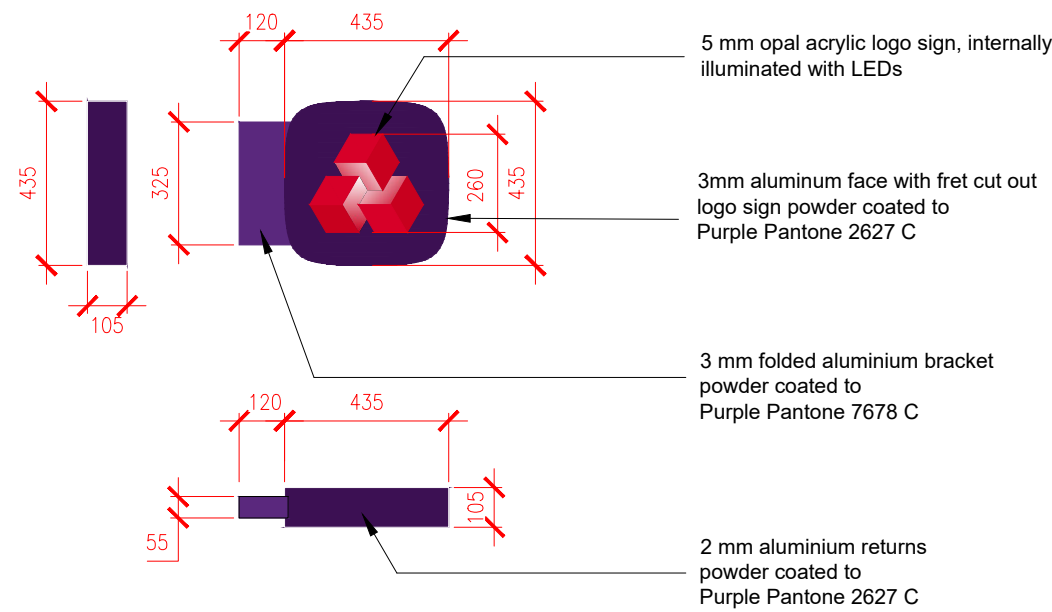

**INTERNALLY ILLUMINATED FASCIA SIGN, SCALE 1:20 @ A3 (GOLD TIER)**

**INTERNALLY ILLUMINATED PROJECTING SIGN, SCALE 1:20 @ A3**

**Colour Palette**

**Primary:**

<b>Regal Purple</b> Pantone: 2627 C CMYK: 75/100/0/50 HEX: #3C1053	<b>Champion Purple</b> Pantone: 7678 C CMYK: 80/98/8/0 HEX: #5A287D
---	--

<b>Bright Red</b> Pantone: 199 C CMYK: 0/100/80/0 HEX: #E90000	<b>Dark Red</b> Pantone: 200 C CMYK: 10/100/80/10 HEX: #C20000
---	---

<b>White</b> Pantone: White C CMYK: 0/0/0/0 RGB: 255/255/255	<b>White</b> RAL: 9016 Traffic White (satin) Vinyl: 3M 100-20 White (opaque) #: FFFFFFFF
---	---

address  
NW TOTTENHAM COURT ROAD  
45 TOTTENHAM COURT ROAD  
LONDON  
W1T 2EA

ref no. - sortcode -

description  
**DETAIL SHEET 1  
AS PROPOSED  
REFRESH - LARGE**

status

IPMS1	sqm
IPMS2	sqm
IPMS3	sqm

scale 1:20	paper size A3	brand
dnr date 08/02/23	chk date --/--	