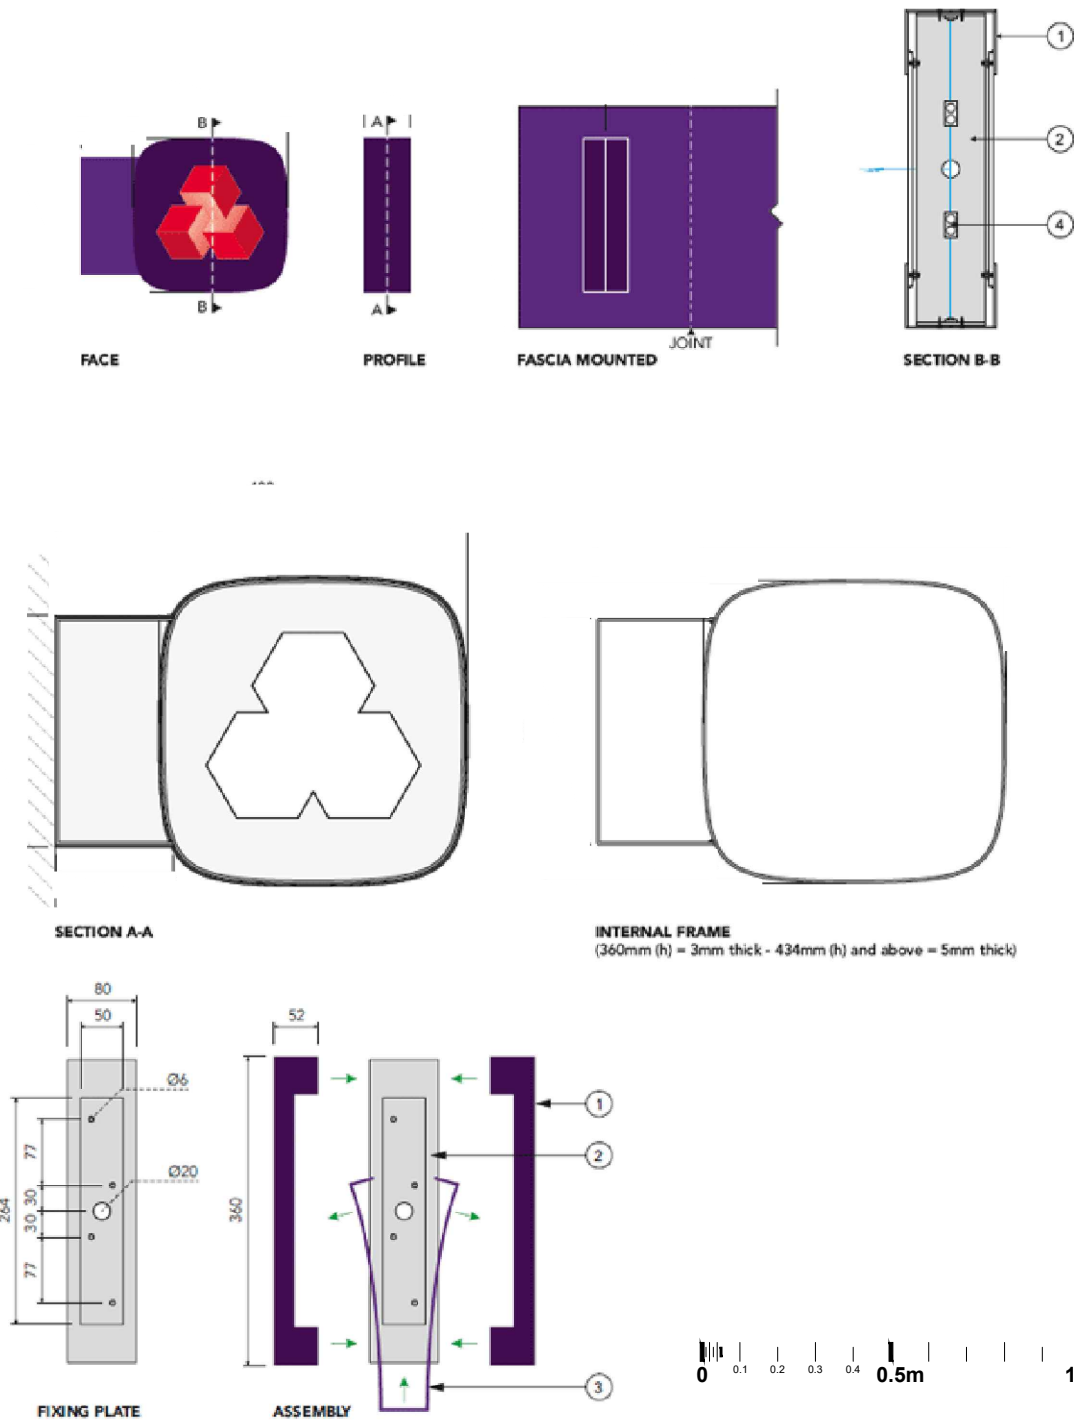

**INTERNALLY ILLUMINATED FASCIA SIGN, SCALE 1:20 @ A3 (GOLD TIER)**

**INTERNALLY ILLUMINATED PROJECTING SIGN, SCALE 1:20 @ A3**

**Colour Palette**

**Primary:**

<b>Regal Purple</b> Pantone: 2627 C CMYK: 75/100/0/50 HEX: #3C1053	<b>Champion Purple</b> Pantone: 7678 C CMYK: 80/98/8/0 HEX: #5A287D
---	--

<b>Bright Red</b> Pantone: 199 C CMYK: 0/100/80/0 HEX: #E90000	<b>Dark Red</b> Pantone: 200 C CMYK: 10/100/80/10 HEX: #C20000
---	---

<b>White</b> Pantone: White C CMYK: 0/0/0/0 RGB: 255/255/255	<b>White</b> RAL: 9016 Traffic White (satin) Vinyl: 3M 100-20 White (opaque) #: FFFFFFFF
---	---

address  
NW TOTTENHAM COURT ROAD  
45 TOTTENHAM COURT ROAD  
LONDON  
W1T 2EA

ref no. - sortcode -

description  
**DETAIL SHEET 1  
AS PROPOSED  
REFRESH - LARGE**

status

IPMS1	sqm
IPMS2	sqm
IPMS3	sqm

scale 1:20	paper size A3	brand
dnr date 08/02/23	chk date --/--	

nw drawing number E7427-GA-D1	rev. A
----------------------------------	-----------