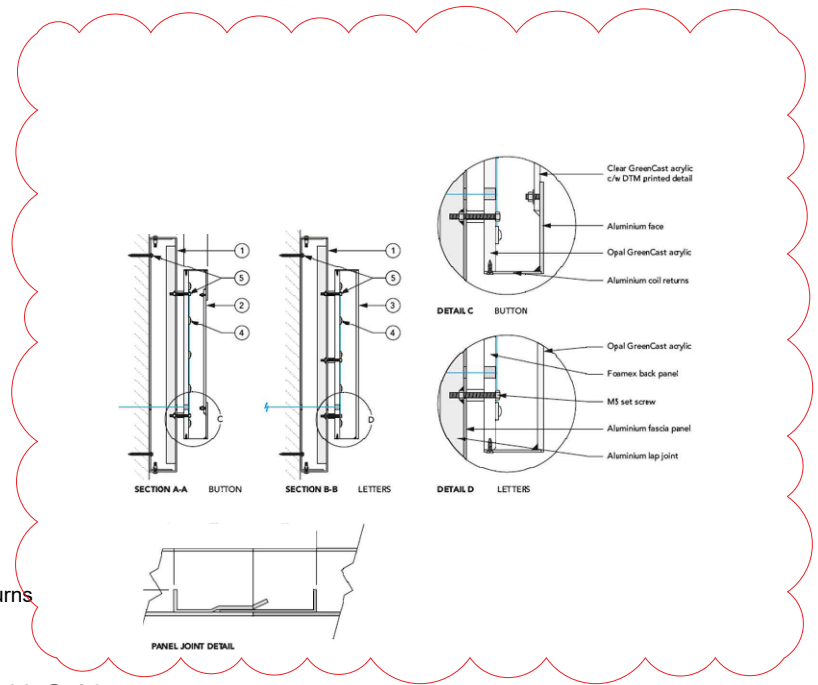

**INTERNALLY ILLUMINATED FASCIA SIGN, SCALE 1:20 @ A3 (GOLD TIER)**

**INTERNALLY ILLUMINATED PROJECTING SIGN, SCALE 1:20 @ A3**

**Colour Palette**

**Primary:**

<b>Regal Purple</b> Pantone: 2627 C CMYK: 75/100/0/50 HEX: #3C1053	<b>Champion Purple</b> Pantone: 7678 C CMYK: 80/98/8/0 HEX: #5A287D
---	--

<b>Bright Red</b> Pantone: 199 C CMYK: 0/100/80/0 HEX: #E90000	<b>Dark Red</b> Pantone: 200 C CMYK: 10/100/80/10 HEX: #C20000
---	---

<b>White</b> Pantone: White C CMYK: 0/0/0/0 RGB: 255/255/255	<b>White</b> RAL: 9016 Traffic White (satin) Vinyl: 3M 100-20 White (opaque) #: FFFFFFFF
---	---

address  
NW TOTTENHAM COURT ROAD  
45 TOTTENHAM COURT ROAD  
LONDON  
W1T 2EA

ref no. - sortcode -

description  
**DETAIL SHEET 1  
AS PROPOSED  
REFRESH - LARGE**

status

IPMS1	sqm
IPMS2	sqm
IPMS3	sqm

scale 1:20	paper size A3	brand
dnr date 08/02/23	chk date --/--	

nw drawing number E7427-GA-D1	rev. A
----------------------------------	-----------