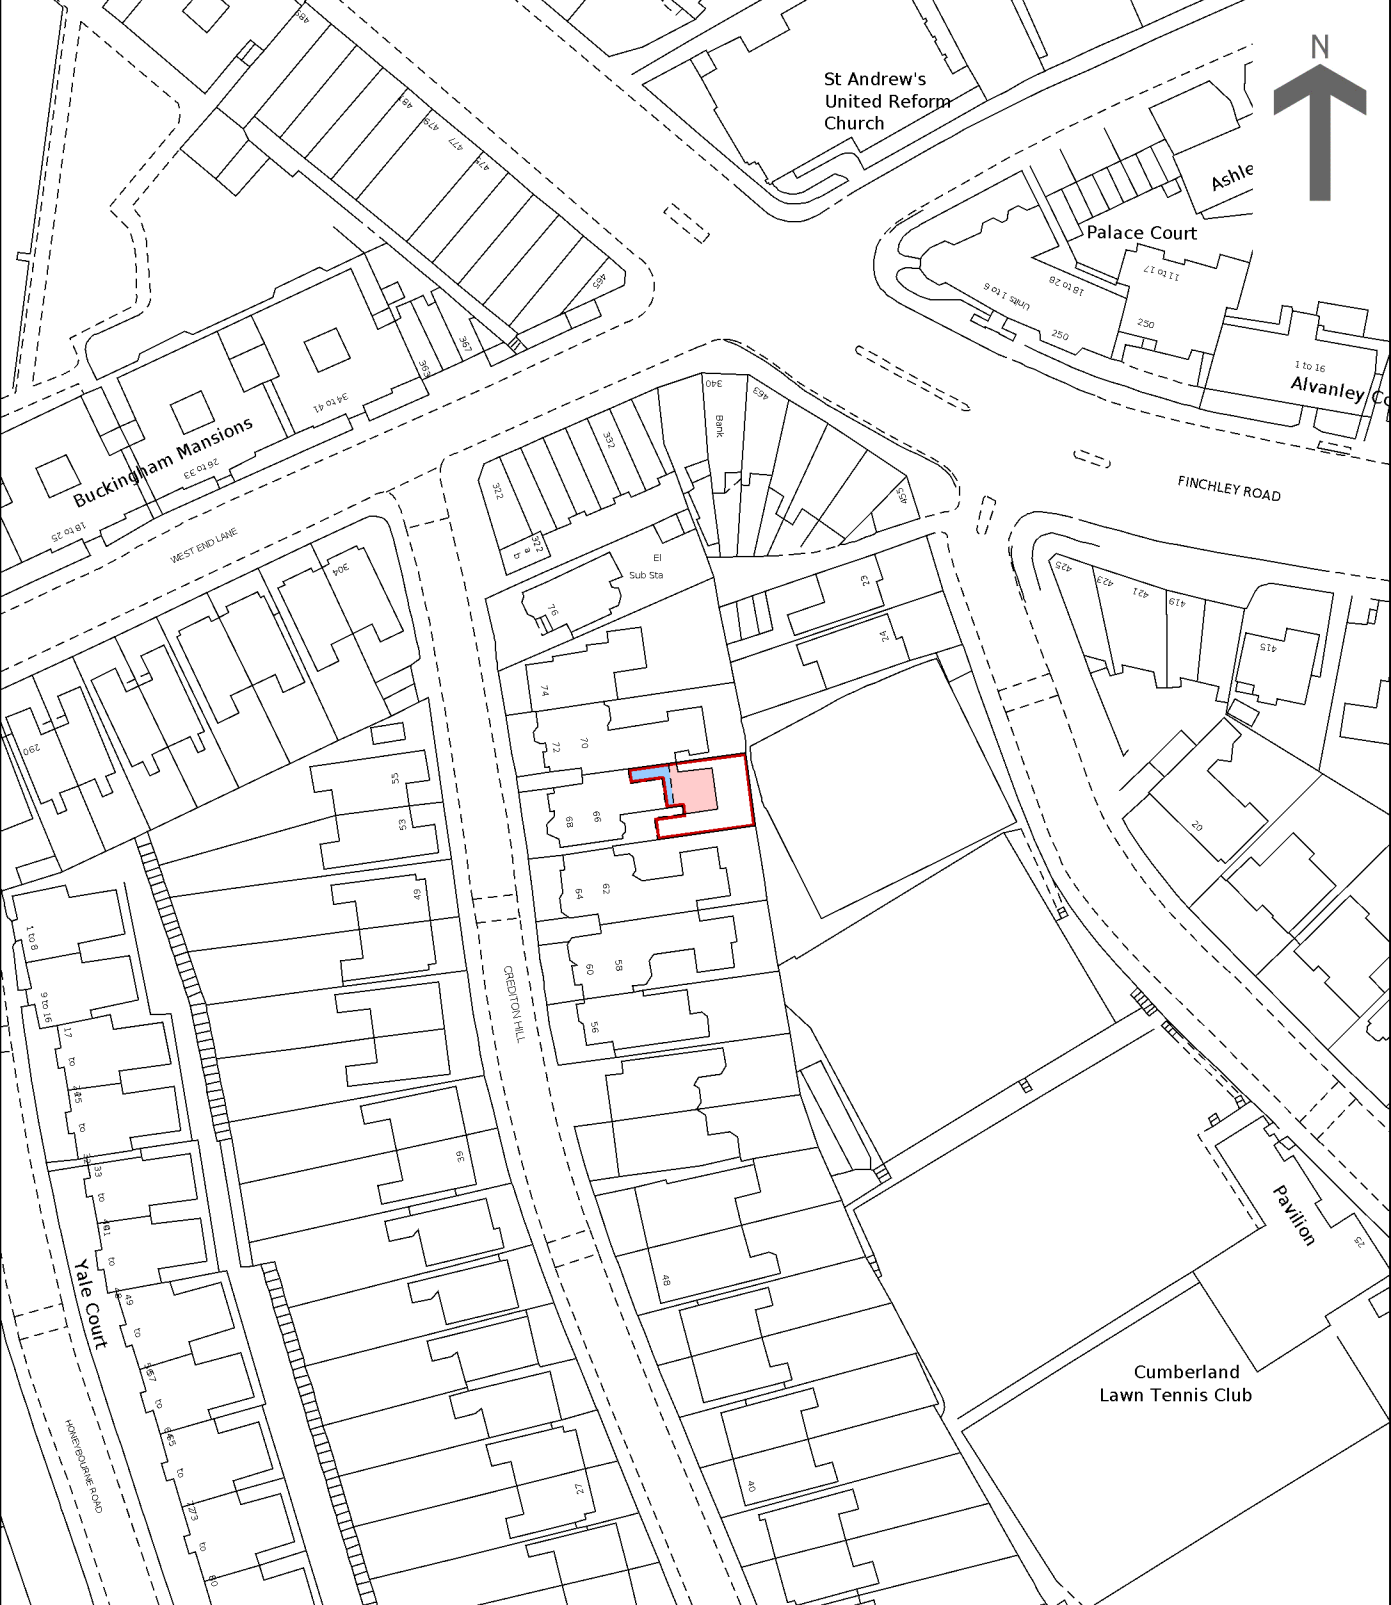

HM Land Registry Current title plan

Title number **NGL919039**
Ordnance Survey map reference **TQ2585SE**
Scale **1:1250**
Administrative area **Camden**

© Crown Copyright. Produced by HM Land Registry. Reproduction in whole or in part is prohibited without the prior written permission of Ordnance Survey. Licence Number 100026316

This is a copy of the title plan on 19 JUN 2023 at 22:09:59. This copy does not take account of any application made after that time even if still pending in HM Land Registry when this copy was issued.

HM Land Registry endeavours to maintain high quality and scale accuracy of title plan images. The quality and accuracy of any print will depend on your printer, your computer and its print settings. This title plan shows the general position, not the exact line, of the boundaries. It may be subject to distortions in scale. Measurements scaled from this plan may not match measurements between the same points on the ground.