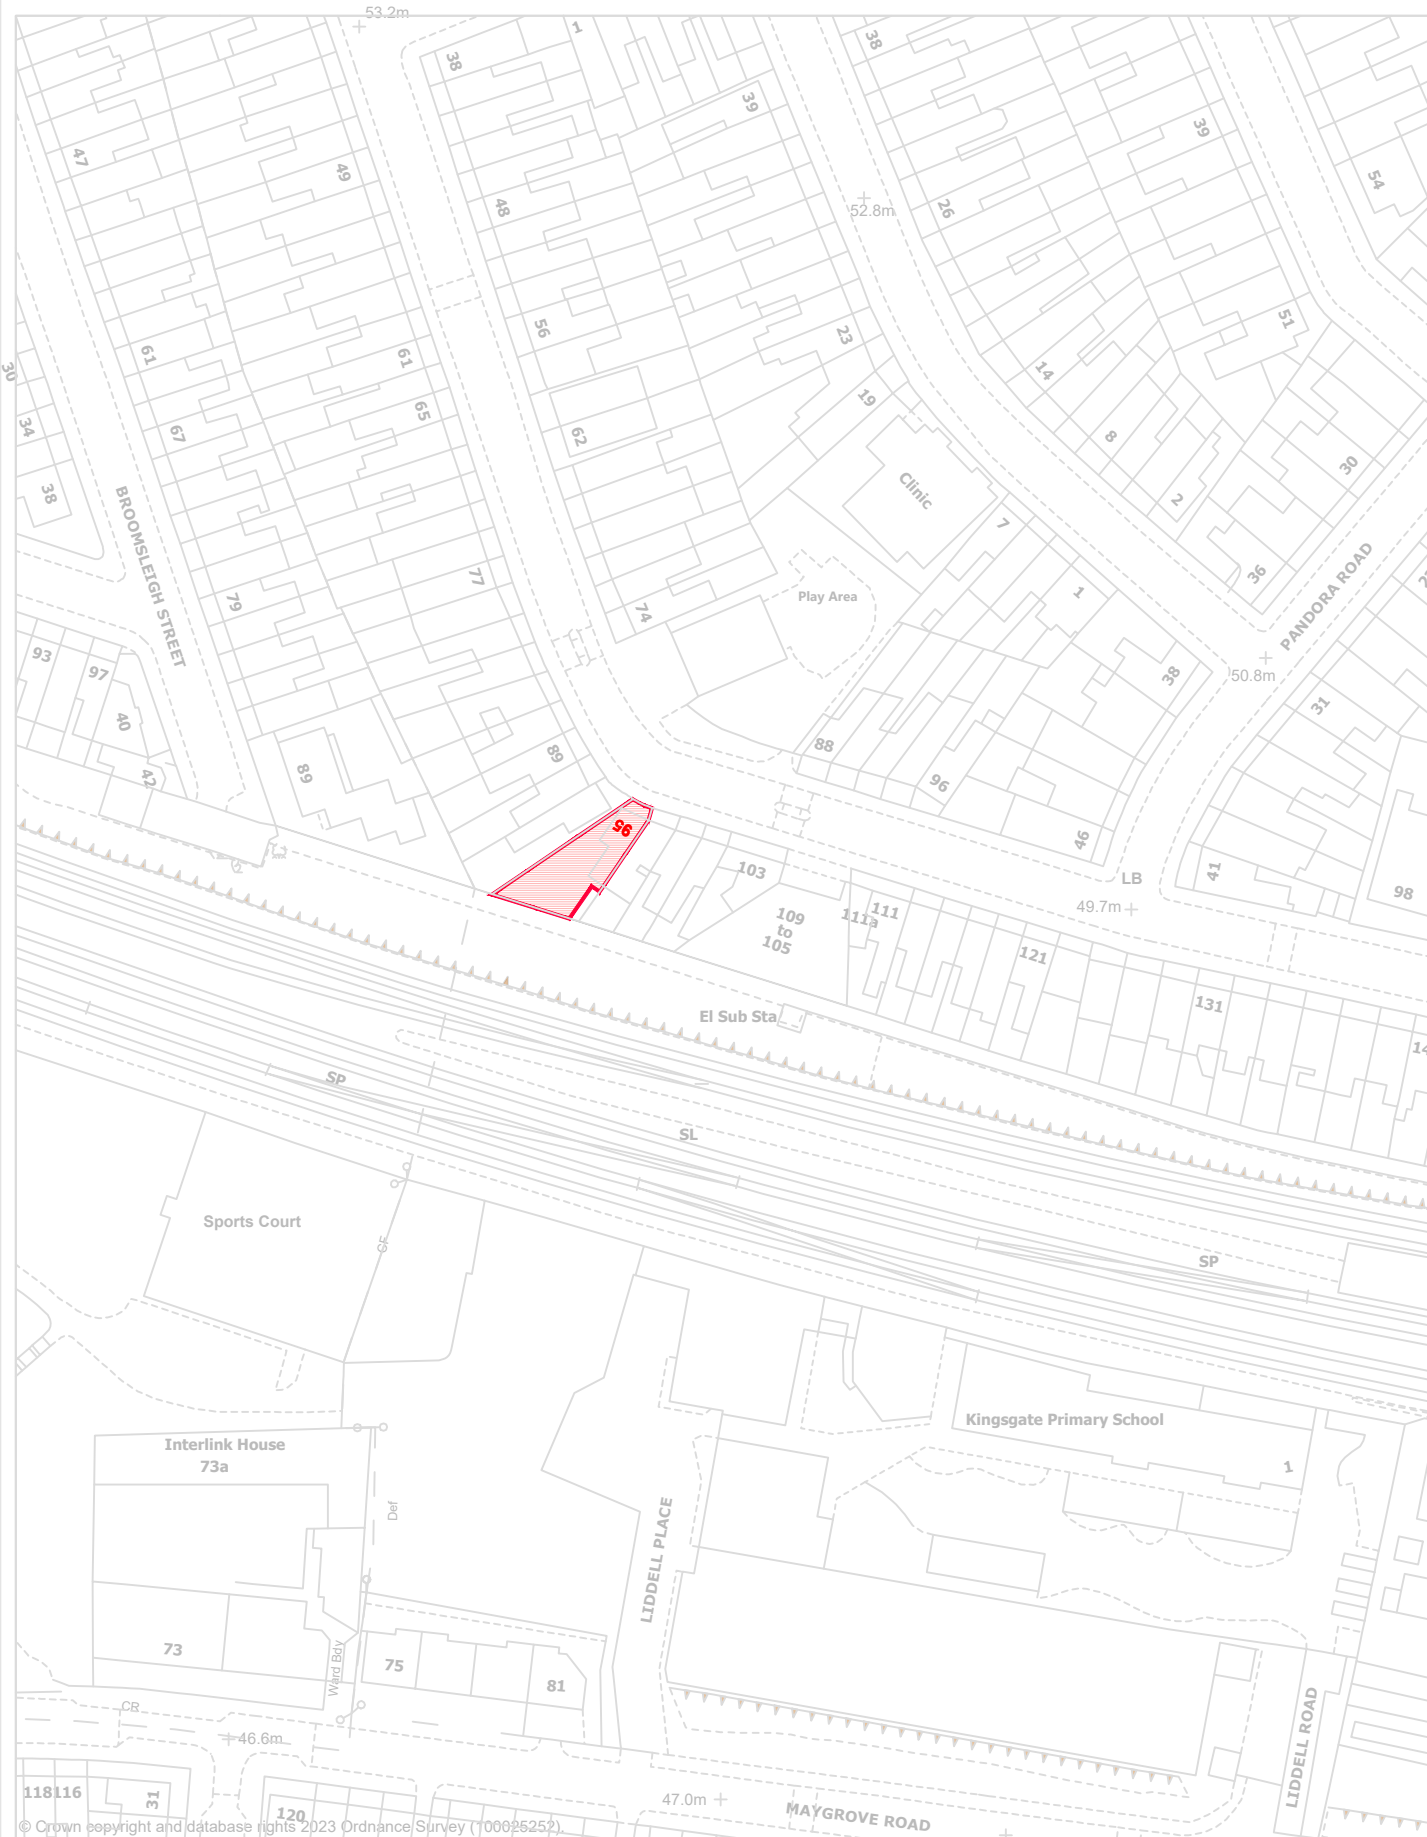

95 Sumatra Rd, London NW6 1PT

Projection: British National Grid
12 May 2023 17:11

SITE LOCATION PLAN Scale 1:1250@ A3