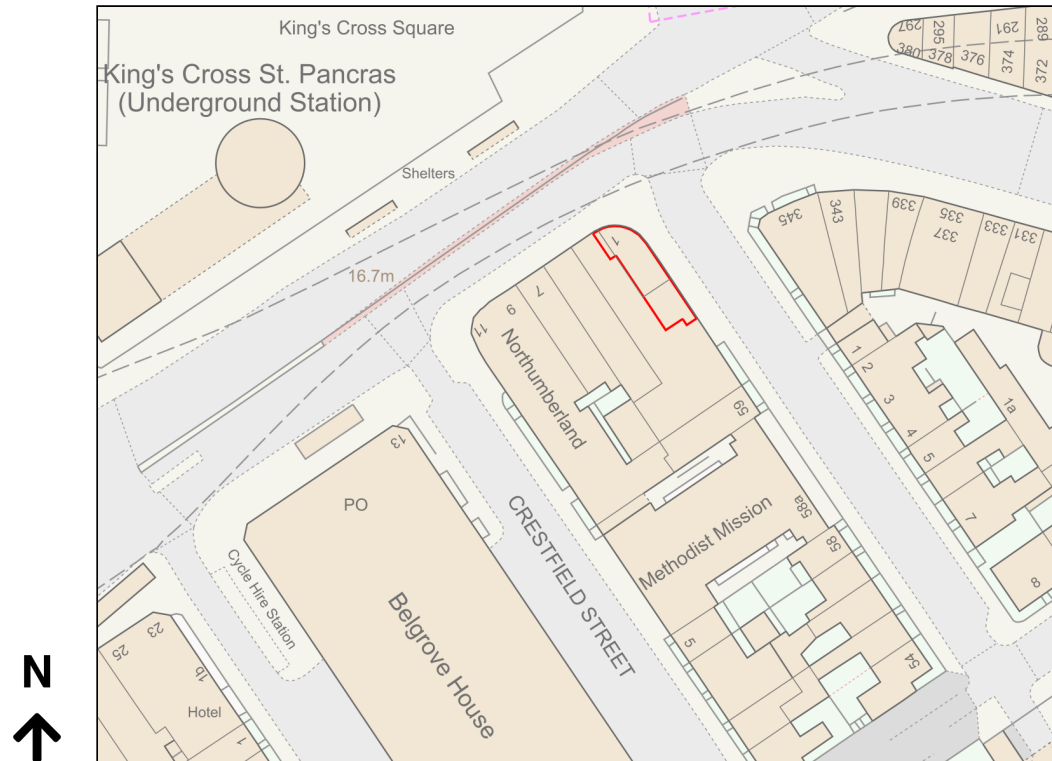

Location Plan

Site Address: Amusement Arcade And Premises At Basement And Ground Floor, 1, Euston Road, London, NW1 2SA

Date Produced: 23-Jun-2023

Scale: 1:1250 @A4

Planning Portal Reference: PP-12261422v1