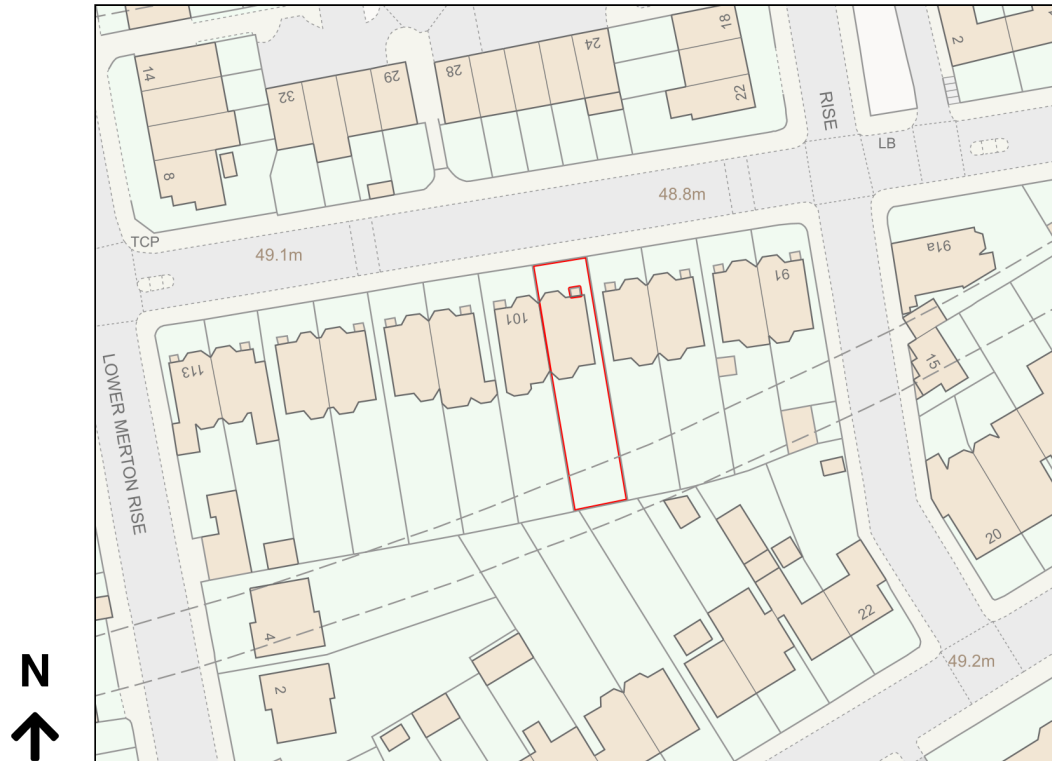

# Location Plan

Site Address: 99, King Henry's Road, London, NW3 3QX

Date Produced: 27-Jun-2023

Scale: 1:1250 @A4

Planning Portal Reference: PP-12269160v1