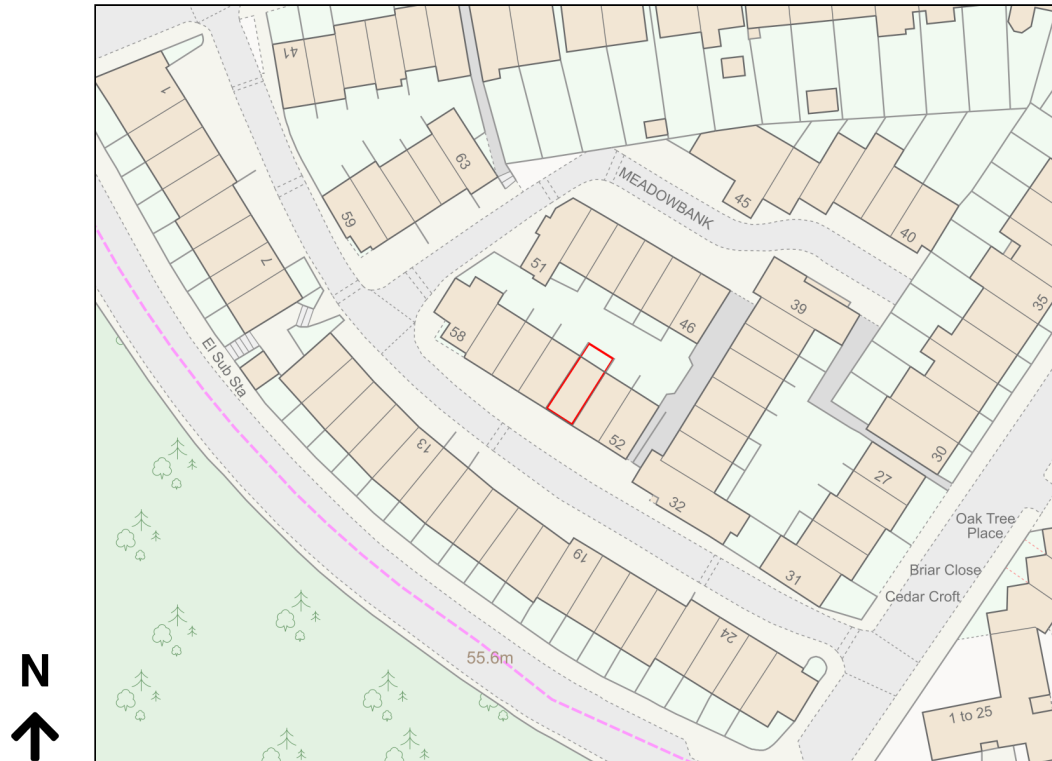

Location Plan

Site Address: 54, Meadowbank, London, NW3 3AY

Date Produced: 27-Jun-2023

Scale: 1:1250 @A4

Planning Portal Reference: PP-12266377v1