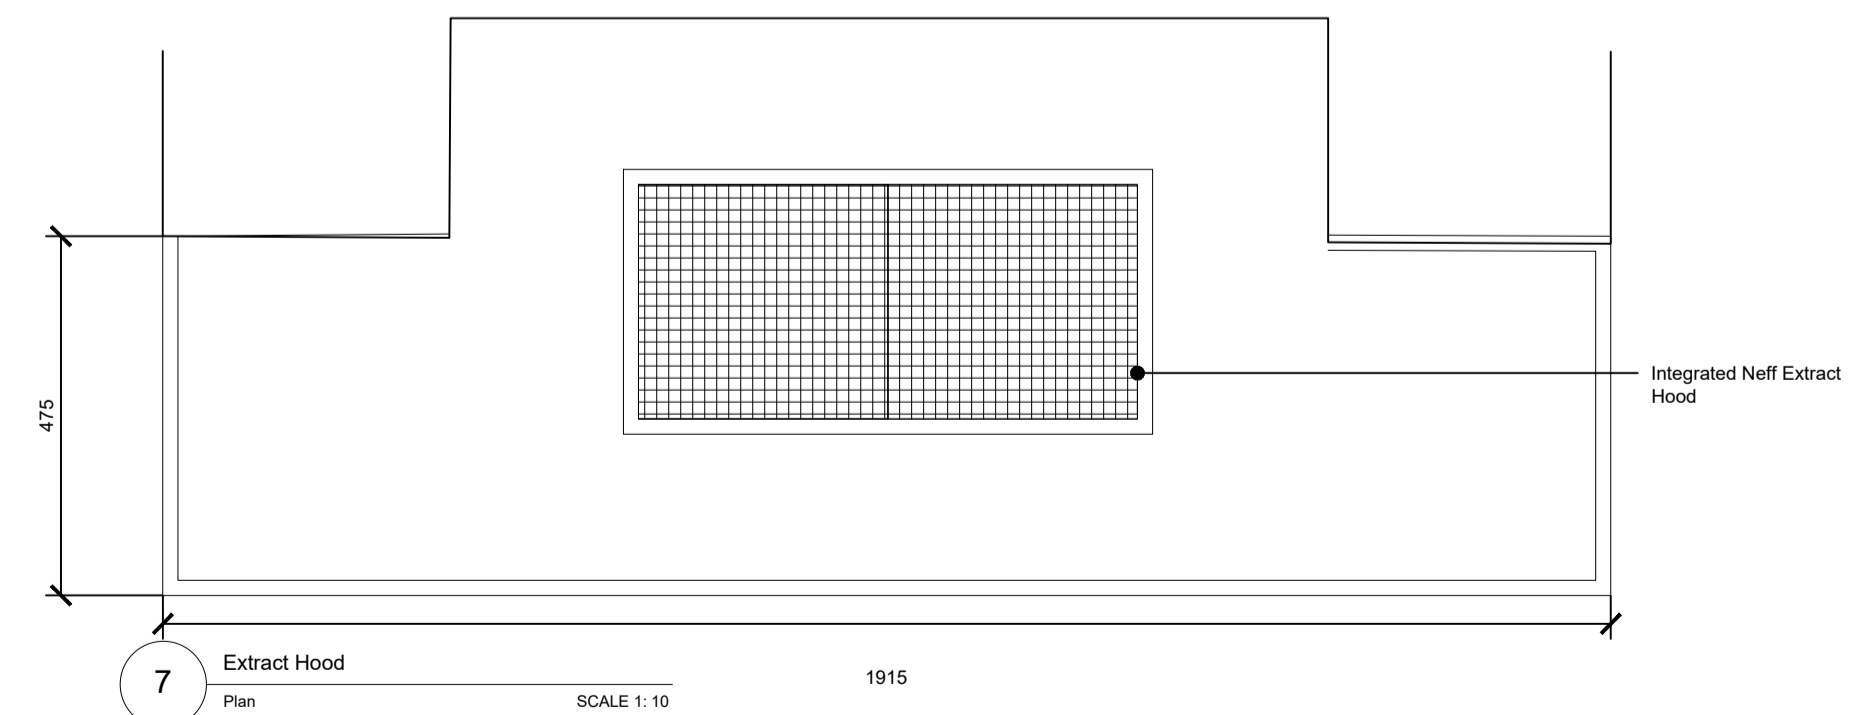

NOTES
DO NOT SCALE FROM THIS DRAWING.
ALL DIMENSIONS TO BE CHECKED ON SITE.
ALL OMISSIONS AND DISCREPANCIES TO BE REPORTED TO THE ARCHITECT IMMEDIATELY.
ALL RIGHTS RESERVED. THIS WORK IS COPYRIGHT AND CANNOT BE REPRODUCED OR COPIED OR MODIFIED IN ANY FORM OR BY ANY MEANS, GRAPHIC ELECTRONIC OR MECHANICAL, INCLUDING PHOTOCOPYING WITHOUT THE WRITTEN PERMISSION OF KIM PARTRIDGE INTERIORS

Revisions	Drawn	Checked	Date
-	RP	UF	10.02.23
A	RP	UF	21.02.23
B	RP	UF	02.06.23

Drawn	Checked	Date
RP	UF	10.02.23
RP	UF	21.02.23
RP	UF	02.06.23

KIM PARTRIDGE INTERIORS

Project : 28 Albert Street

Drawing No. 22019_G200_E_00_001

Drawn By:UF

Scale: 1:28/A1

Drawing Title: Kitchen Joinery

Client: -
Date: May 22