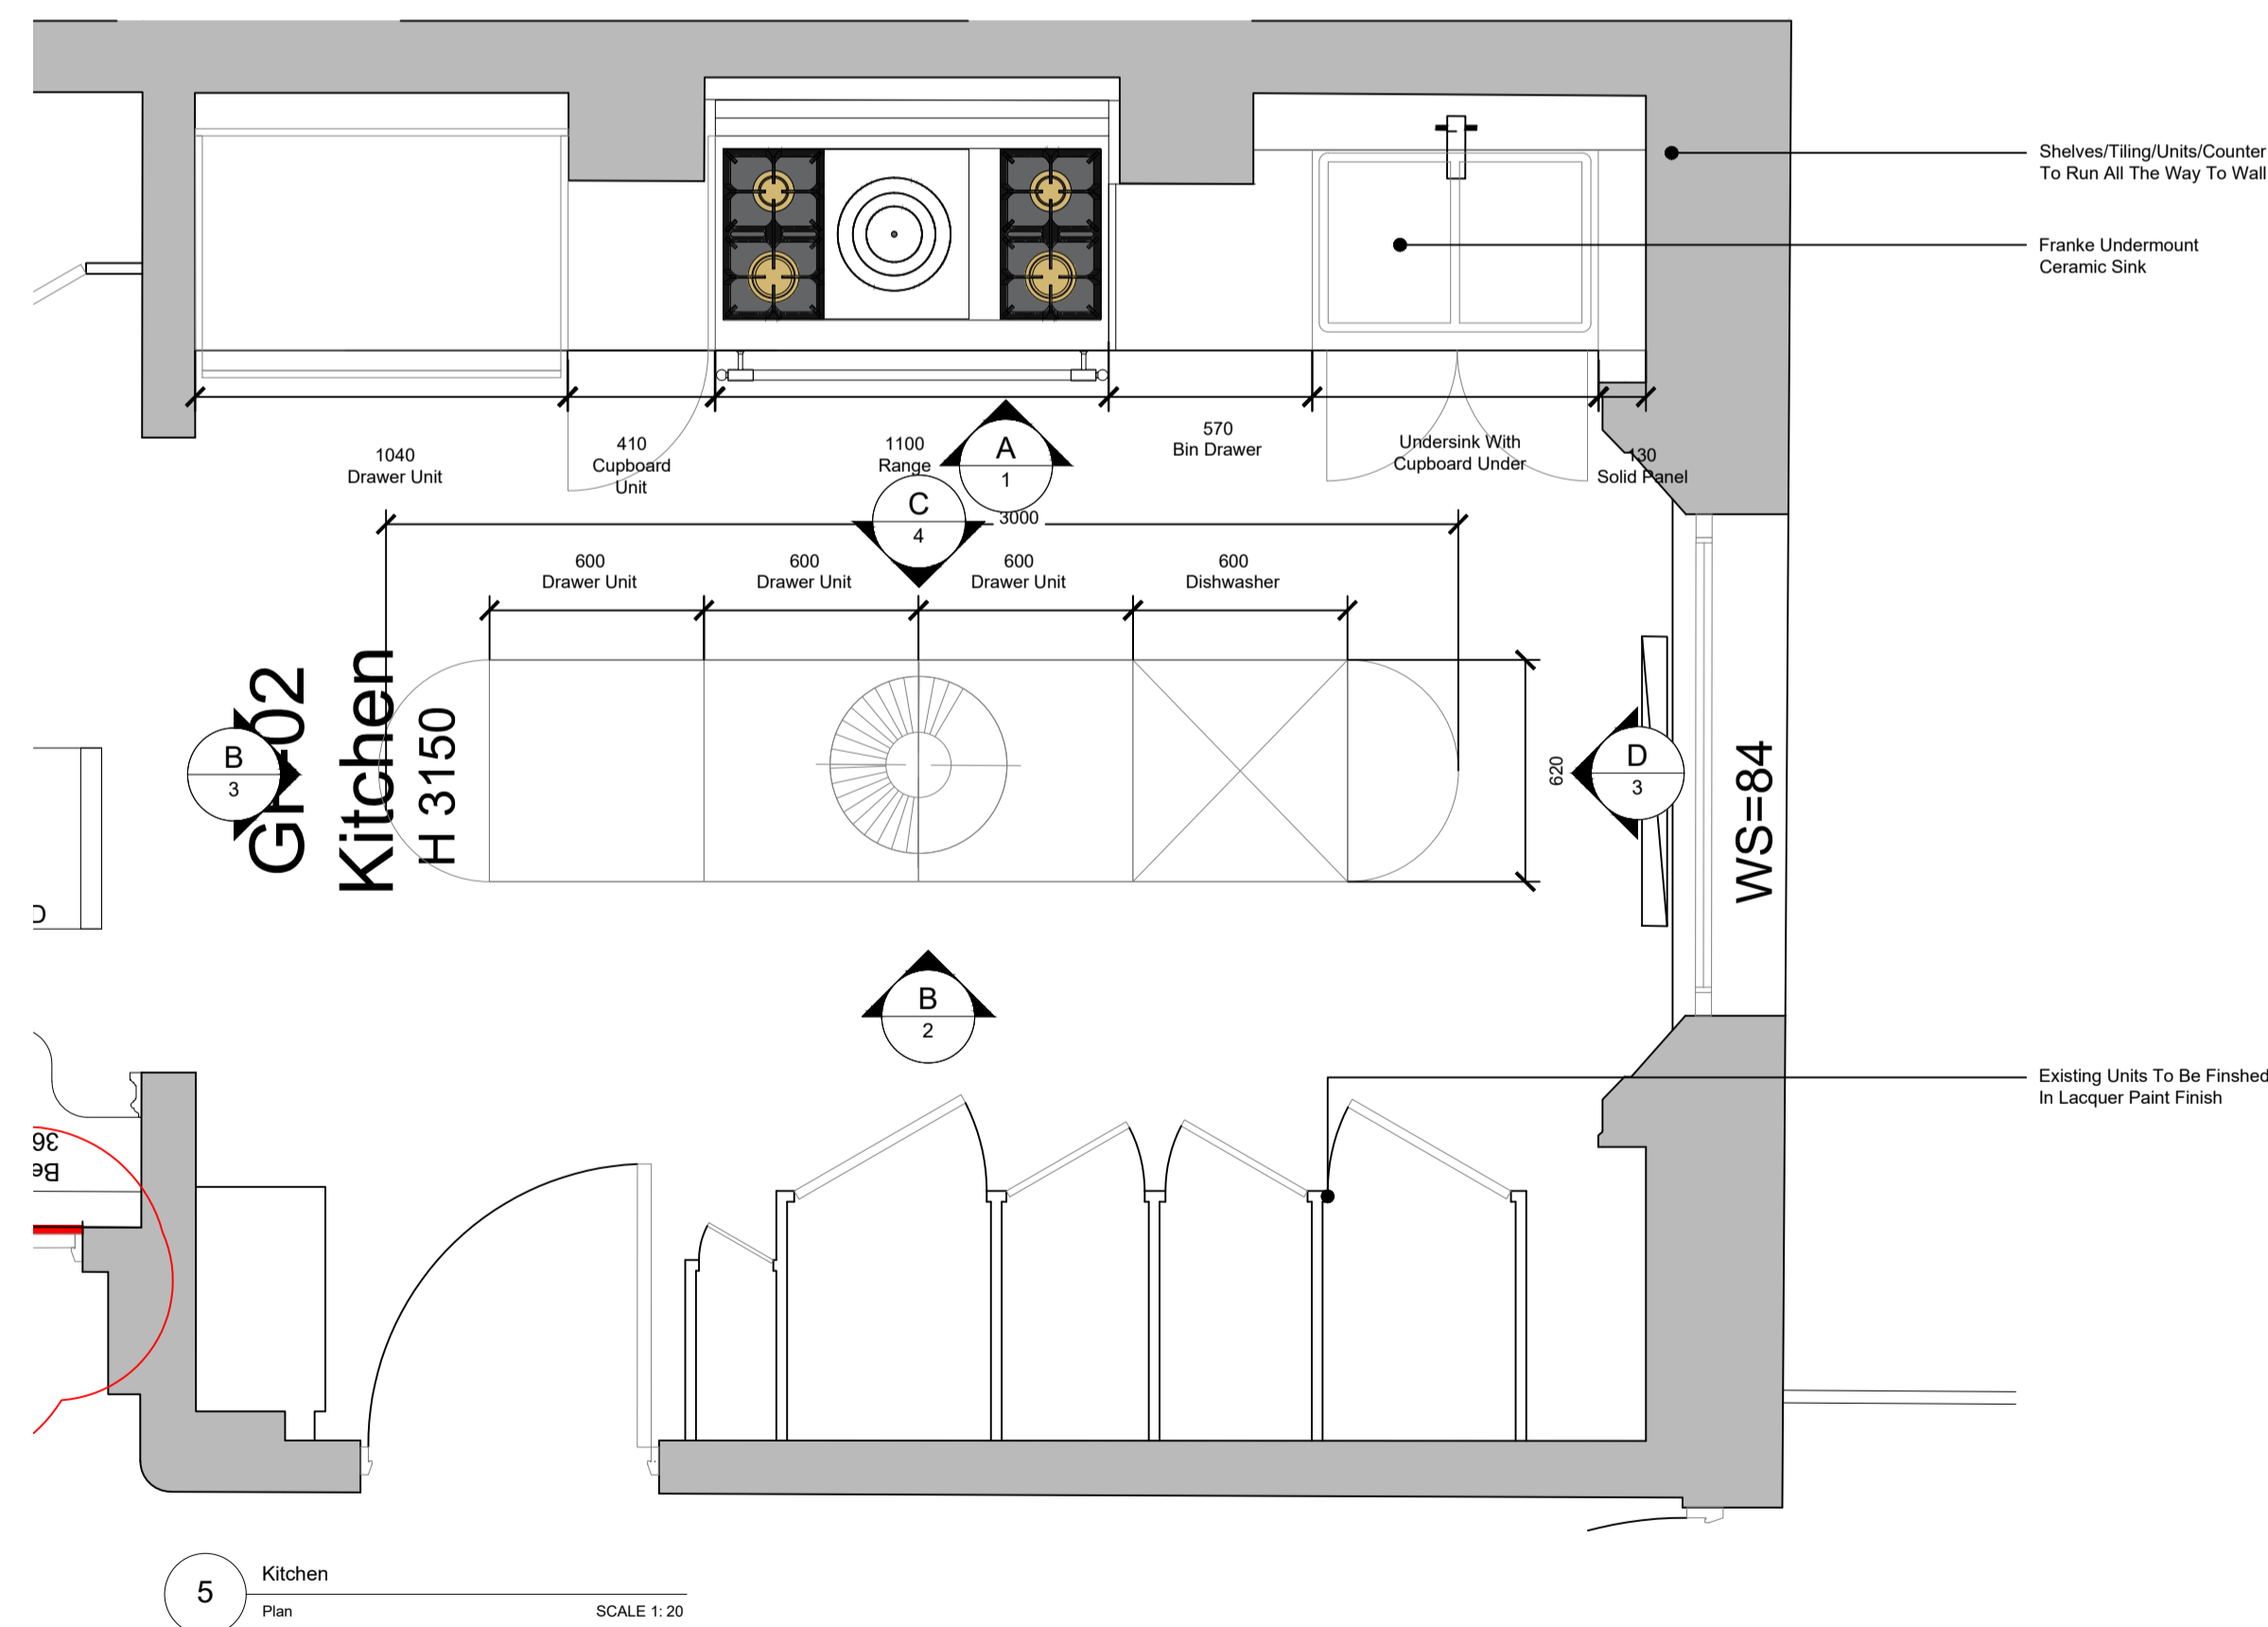

NOTES
DO NOT SCALE FROM THIS DRAWING.
ALL DIMENSIONS TO BE CHECKED ON SITE.
ALL OMISSIONS AND DISCREPANCIES TO BE REPORTED TO THE ARCHITECT IMMEDIATELY.
ALL RIGHTS RESERVED. THIS WORK IS COPYRIGHT AND CANNOT BE REPRODUCED OR COPIED OR MODIFIED IN ANY FORM OR BY ANY MEANS, GRAPHIC ELECTRONIC OR MECHANICAL, INCLUDING PHOTOCOPYING WITHOUT THE WRITTEN PERMISSION OF KIM PARTRIDGE INTERIORS

Revisions	Drawn	Checked	Date
-	RP	UF	10.02.23
A	RP	UF	21.02.23
B	RP	UF	02.06.23

Drawn	Checked	Date
RP	UF	10.02.23
RP	UF	21.02.23
RP	UF	02.06.23

KIM PARTRIDGE INTERIORS

Project : 28 Albert Street

Drawing No. 22019_G200_E_00_001

Drawn By:UF

Scale: 1:28/A1

Drawing Title: Kitchen Joinery

Client: -
Date: May 22