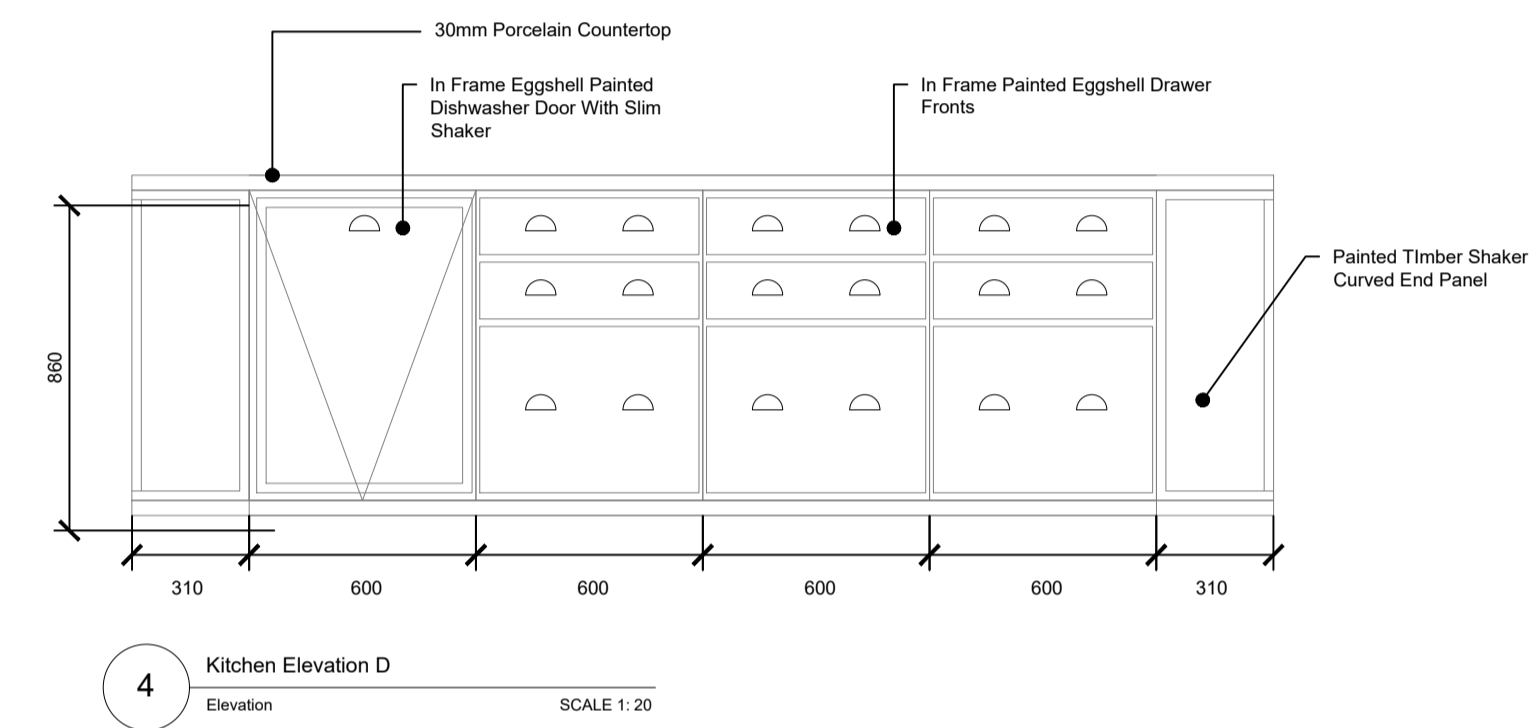

NOTES
DO NOT SCALE FROM THIS DRAWING.
ALL DIMENSIONS TO BE CHECKED ON SITE.
ALL OMISSIONS AND DISCREPANCIES TO BE REPORTED TO THE ARCHITECT IMMEDIATELY.
ALL RIGHTS RESERVED. THIS WORK IS COPYRIGHT AND CANNOT BE REPRODUCED OR COPIED OR MODIFIED IN ANY FORM OR BY ANY MEANS, GRAPHIC ELECTRONIC OR MECHANICAL, INCLUDING PHOTOCOPYING WITHOUT THE WRITTEN PERMISSION OF KIM PARTRIDGE INTERIORS

Revisions	Drawn	Checked	Date
-	RP	UF	10.02.23
A	RP	UF	21.02.23
B	RP	UF	02.06.23

Drawn	Checked	Date
RP	UF	10.02.23
RP	UF	21.02.23
RP	UF	02.06.23

KIM PARTRIDGE INTERIORS

Project : 28 Albert Street

Drawing No. 22019_G200_E_00_001

Drawn By:UF

Scale: 1:28/A1

Drawing Title: Kitchen Joinery

Client: -
Date: May 22