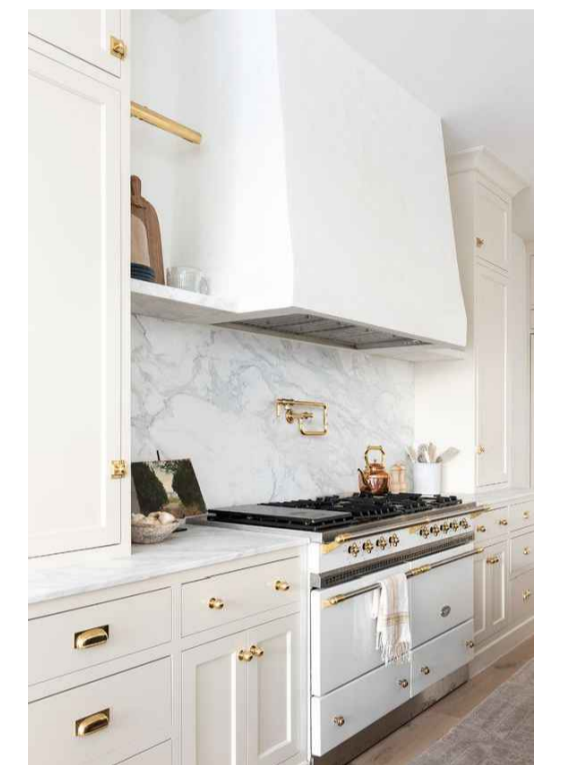

NOTES
DO NOT SCALE FROM THIS DRAWING.
ALL DIMENSIONS TO BE CHECKED ON SITE.
ALL OMISSIONS AND DISCREPANCIES TO BE REPORTED TO THE ARCHITECT IMMEDIATELY.
ALL RIGHTS RESERVED. THIS WORK IS COPYRIGHT AND CANNOT BE REPRODUCED OR COPIED OR MODIFIED IN ANY FORM OR BY ANY MEANS, GRAPHIC ELECTRONIC OR MECHANICAL, INCLUDING PHOTOCOPYING WITHOUT THE WRITTEN PERMISSION OF KIM PARTRIDGE INTERIORS

Revisions	Drawn	Checked	Date
-	RP	UF	10.02.23
A	RP	UF	21.02.23
B	RP	UF	02.06.23

Drawn	Checked	Date
RP	UF	10.02.23
RP	UF	21.02.23
RP	UF	02.06.23

KIM PARTRIDGE INTERIORS

Project : 28 Albert Street

Drawing No. 22019_G200_E_00_001

Drawn By:UF

Scale: 1:28/A1

Drawing Title: Kitchen Joinery

Client: -
Date: May 22