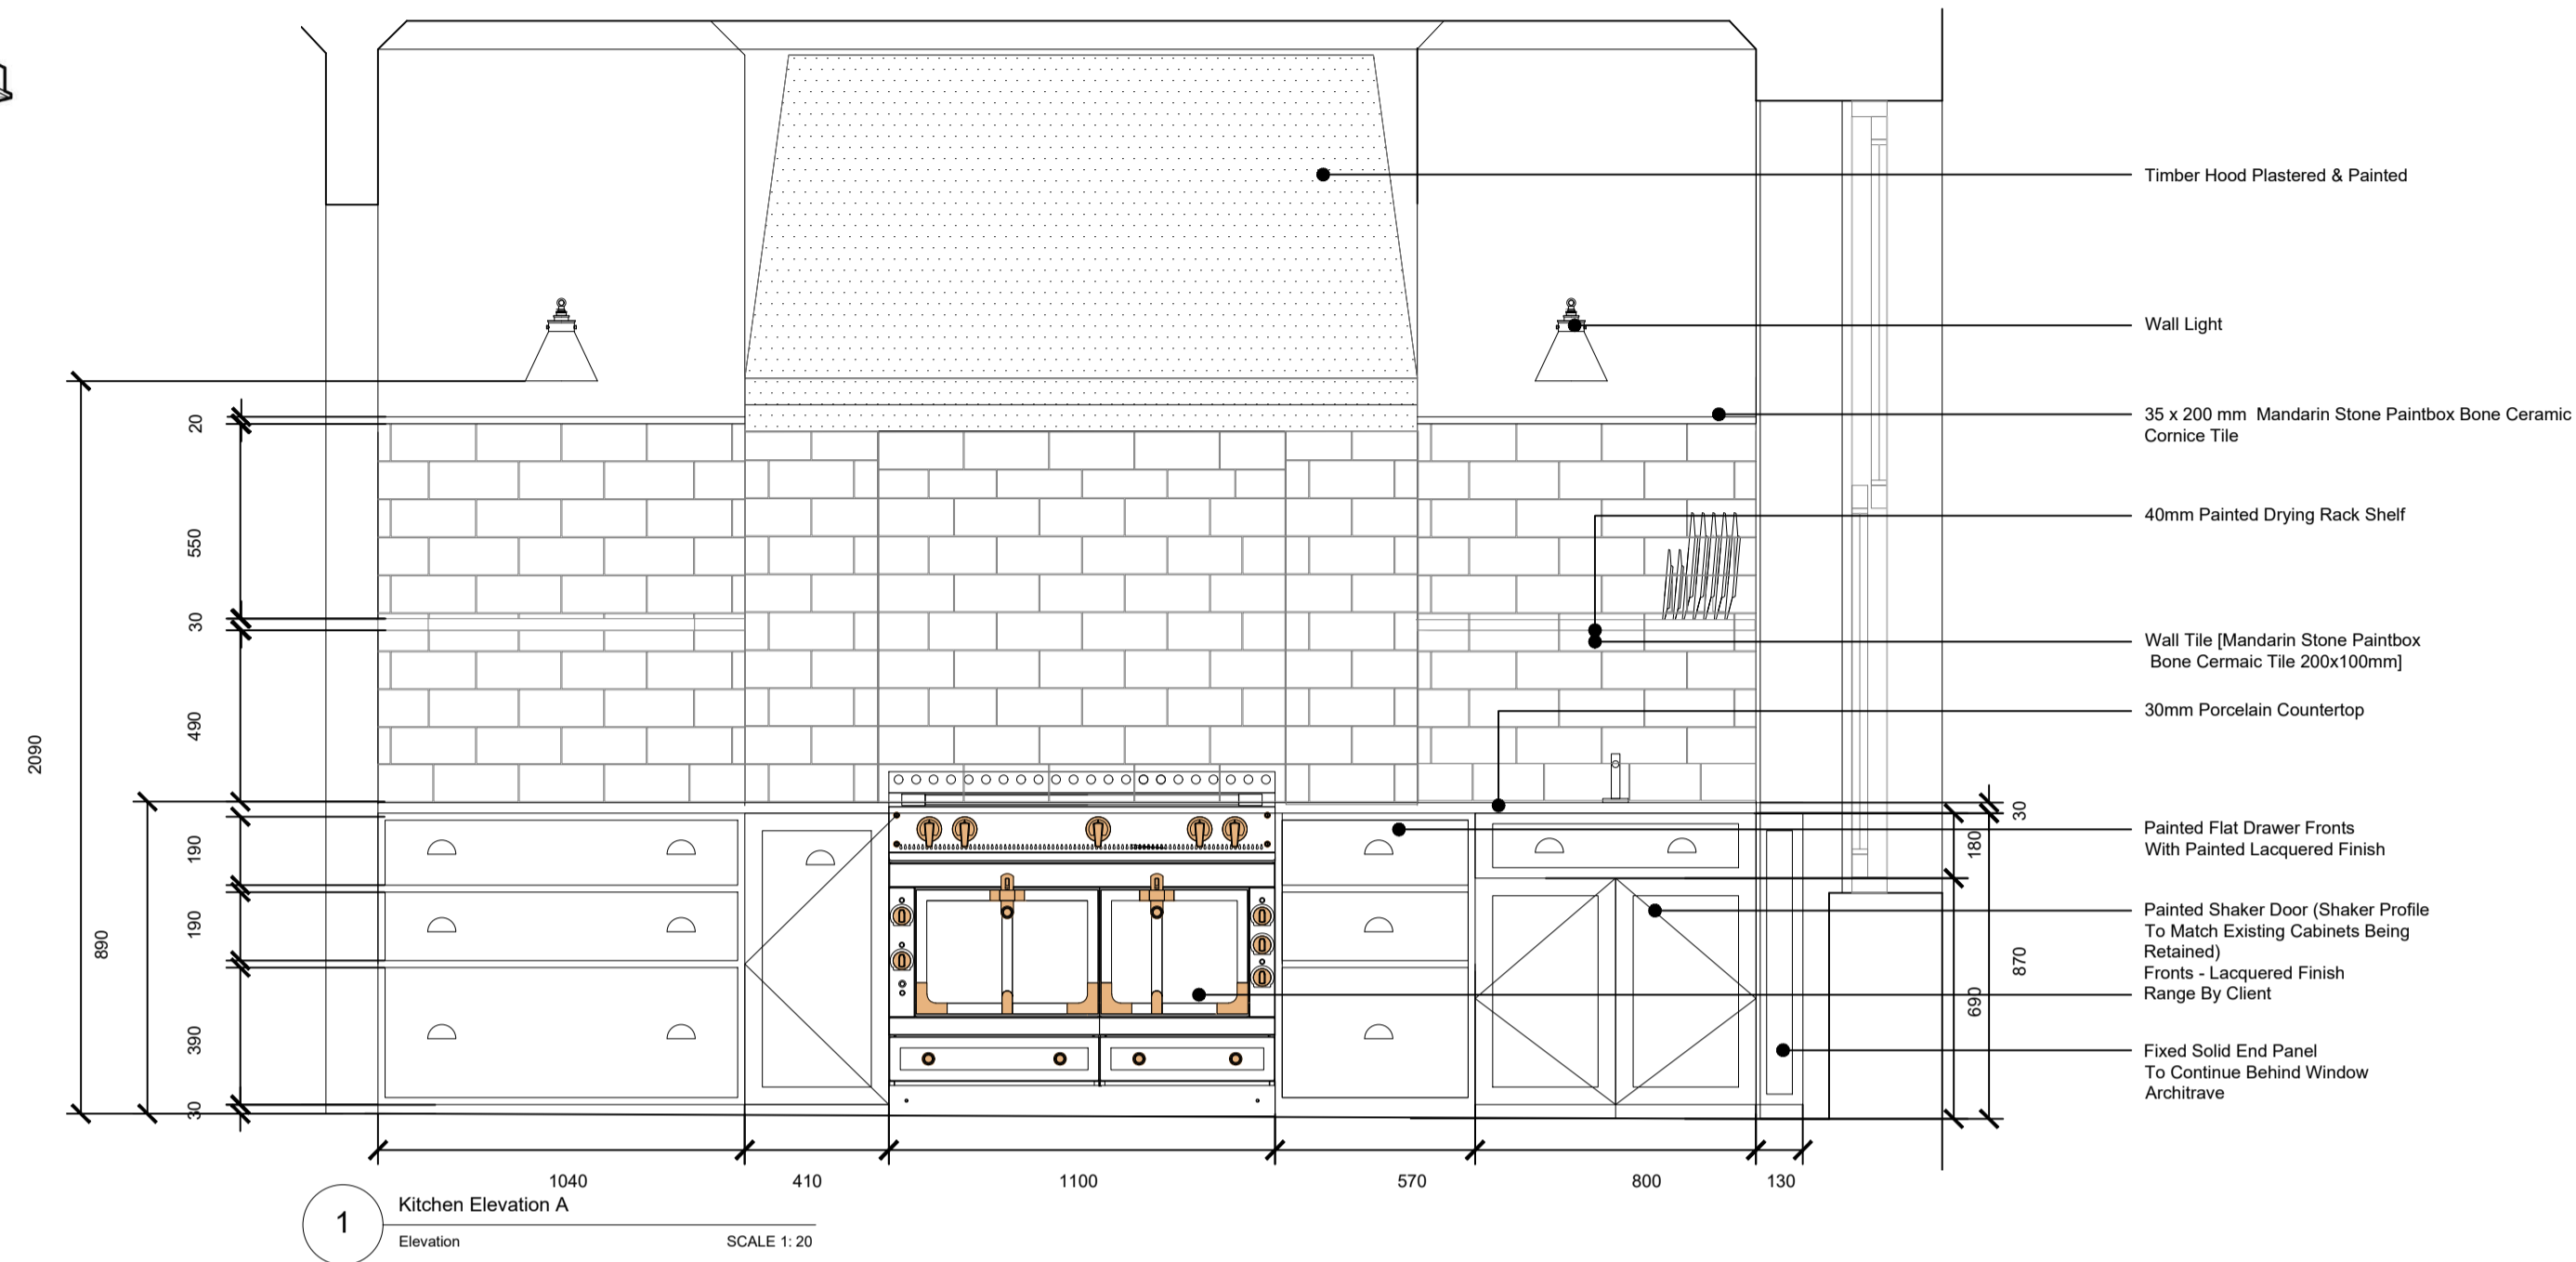

NOTES
DO NOT SCALE FROM THIS DRAWING.
ALL DIMENSIONS TO BE CHECKED ON SITE.
ALL OMISSIONS AND DISCREPANCIES TO BE REPORTED TO THE ARCHITECT IMMEDIATELY.
ALL RIGHTS RESERVED. THIS WORK IS COPYRIGHT AND CANNOT BE REPRODUCED OR COPIED OR MODIFIED IN ANY FORM OR BY ANY MEANS, GRAPHIC ELECTRONIC OR MECHANICAL, INCLUDING PHOTOCOPYING WITHOUT THE WRITTEN PERMISSION OF KIM PARTRIDGE INTERIORS

Revisions	Drawn	Checked	Date
-	RP	UF	10.02.23
A	RP	UF	21.02.23
B	RP	UF	02.06.23

Drawn	Checked	Date
RP	UF	10.02.23
RP	UF	21.02.23
RP	UF	02.06.23

KIM PARTRIDGE INTERIORS

Project : 28 Albert Street

Drawing No. 22019_G200_E_00_001

Drawn By:UF

Scale: 1:28/A1

Drawing Title: Kitchen Joinery

Client: -
Date: May 22