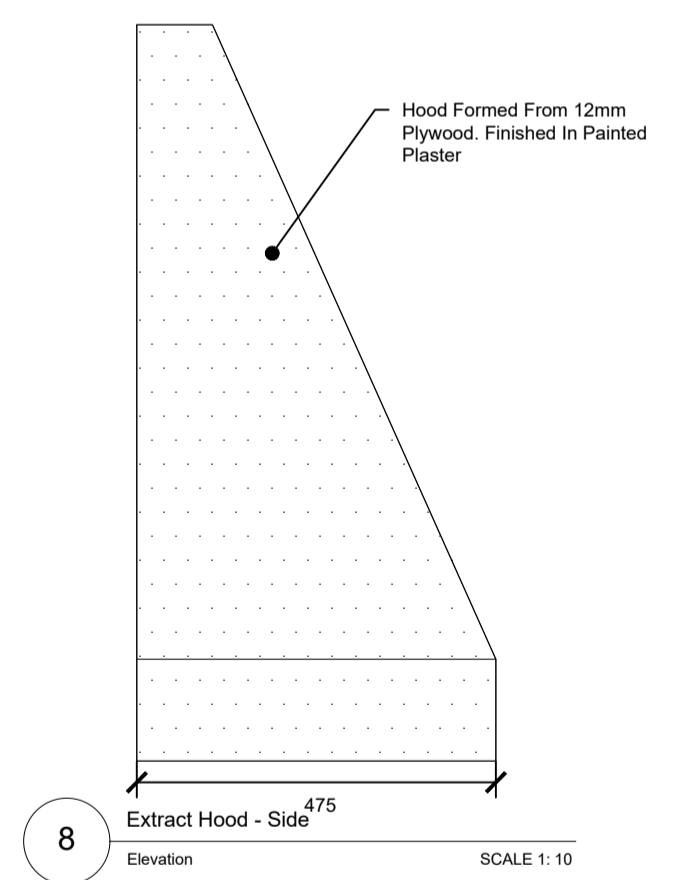

NOTES
DO NOT SCALE FROM THIS DRAWING.
ALL DIMENSIONS TO BE CHECKED ON SITE.
ALL OMISSIONS AND DISCREPANCIES TO BE REPORTED TO THE ARCHITECT IMMEDIATELY.
ALL RIGHTS RESERVED. THIS WORK IS COPYRIGHT AND CANNOT BE REPRODUCED OR COPIED OR MODIFIED IN ANY FORM OR BY ANY MEANS, GRAPHIC ELECTRONIC OR MECHANICAL, INCLUDING PHOTOCOPYING WITHOUT THE WRITTEN PERMISSION OF KIM PARTRIDGE INTERIORS

Revisions	Drawn	Checked	Date
-	RP	UF	10.02.23
A	RP	UF	21.02.23
B	RP	UF	02.06.23

Drawn	Checked	Date
RP	UF	10.02.23
RP	UF	21.02.23
RP	UF	02.06.23

KIM PARTRIDGE INTERIORS

Project : 28 Albert Street

Drawing No. 22019_G200_E_00_001

Drawn By:UF

Scale: 1:28/A1

Drawing Title: Kitchen Joinery

Client: -
Date: May 22