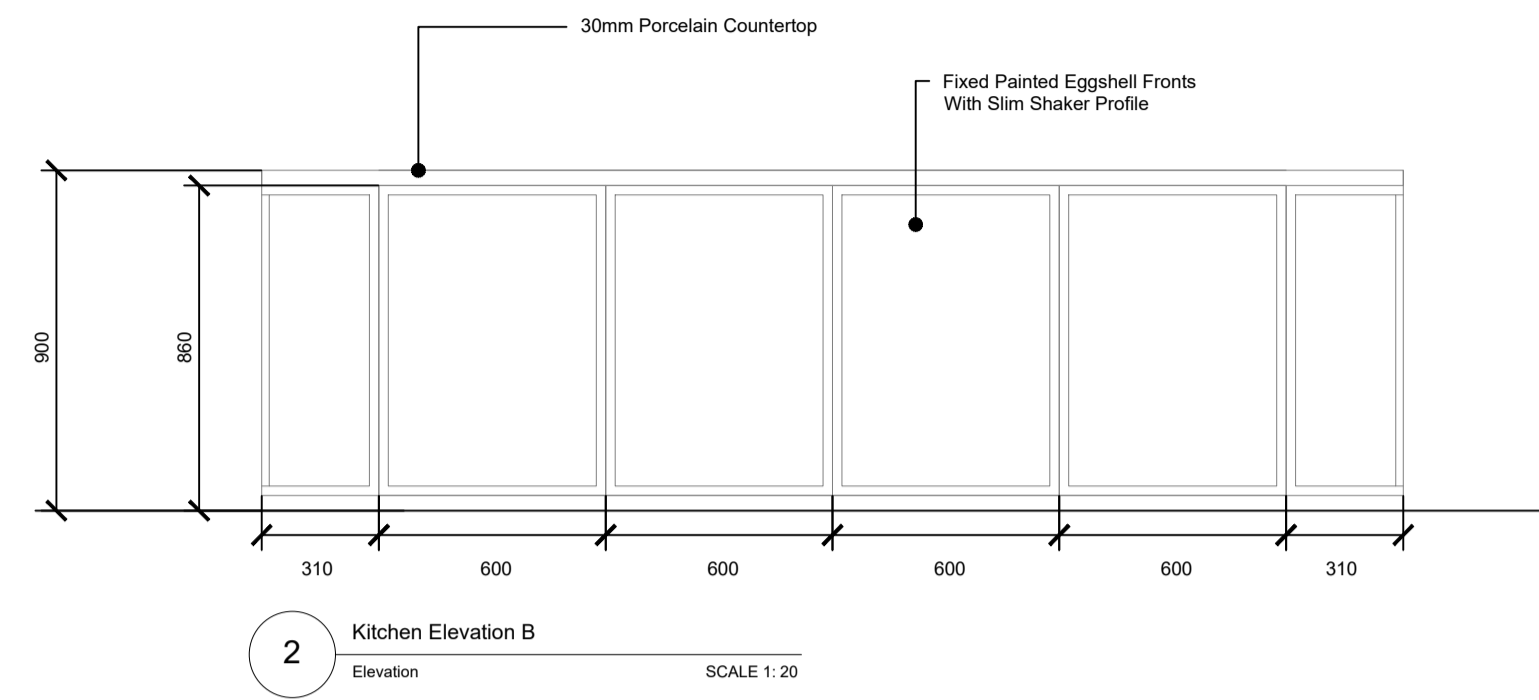

NOTES
DO NOT SCALE FROM THIS DRAWING.
ALL DIMENSIONS TO BE CHECKED ON SITE.
ALL OMISSIONS AND DISCREPANCIES TO BE REPORTED TO THE ARCHITECT IMMEDIATELY.
ALL RIGHTS RESERVED. THIS WORK IS COPYRIGHT AND CANNOT BE REPRODUCED OR COPIED OR MODIFIED IN ANY FORM OR BY ANY MEANS, GRAPHIC ELECTRONIC OR MECHANICAL, INCLUDING PHOTOCOPYING WITHOUT THE WRITTEN PERMISSION OF KIM PARTRIDGE INTERIORS

Revisions	Drawn	Checked	Date
-	RP	UF	10.02.23
A	RP	UF	21.02.23
B	RP	UF	02.06.23

Drawn	Checked	Date
RP	UF	10.02.23
RP	UF	21.02.23
RP	UF	02.06.23

KIM PARTRIDGE INTERIORS

Project : 28 Albert Street

Drawing No. 22019_G200_E_00_001

Drawn By:UF

Scale: 1:28/A1

Drawing Title: Kitchen Joinery

Client: -
Date: May 22