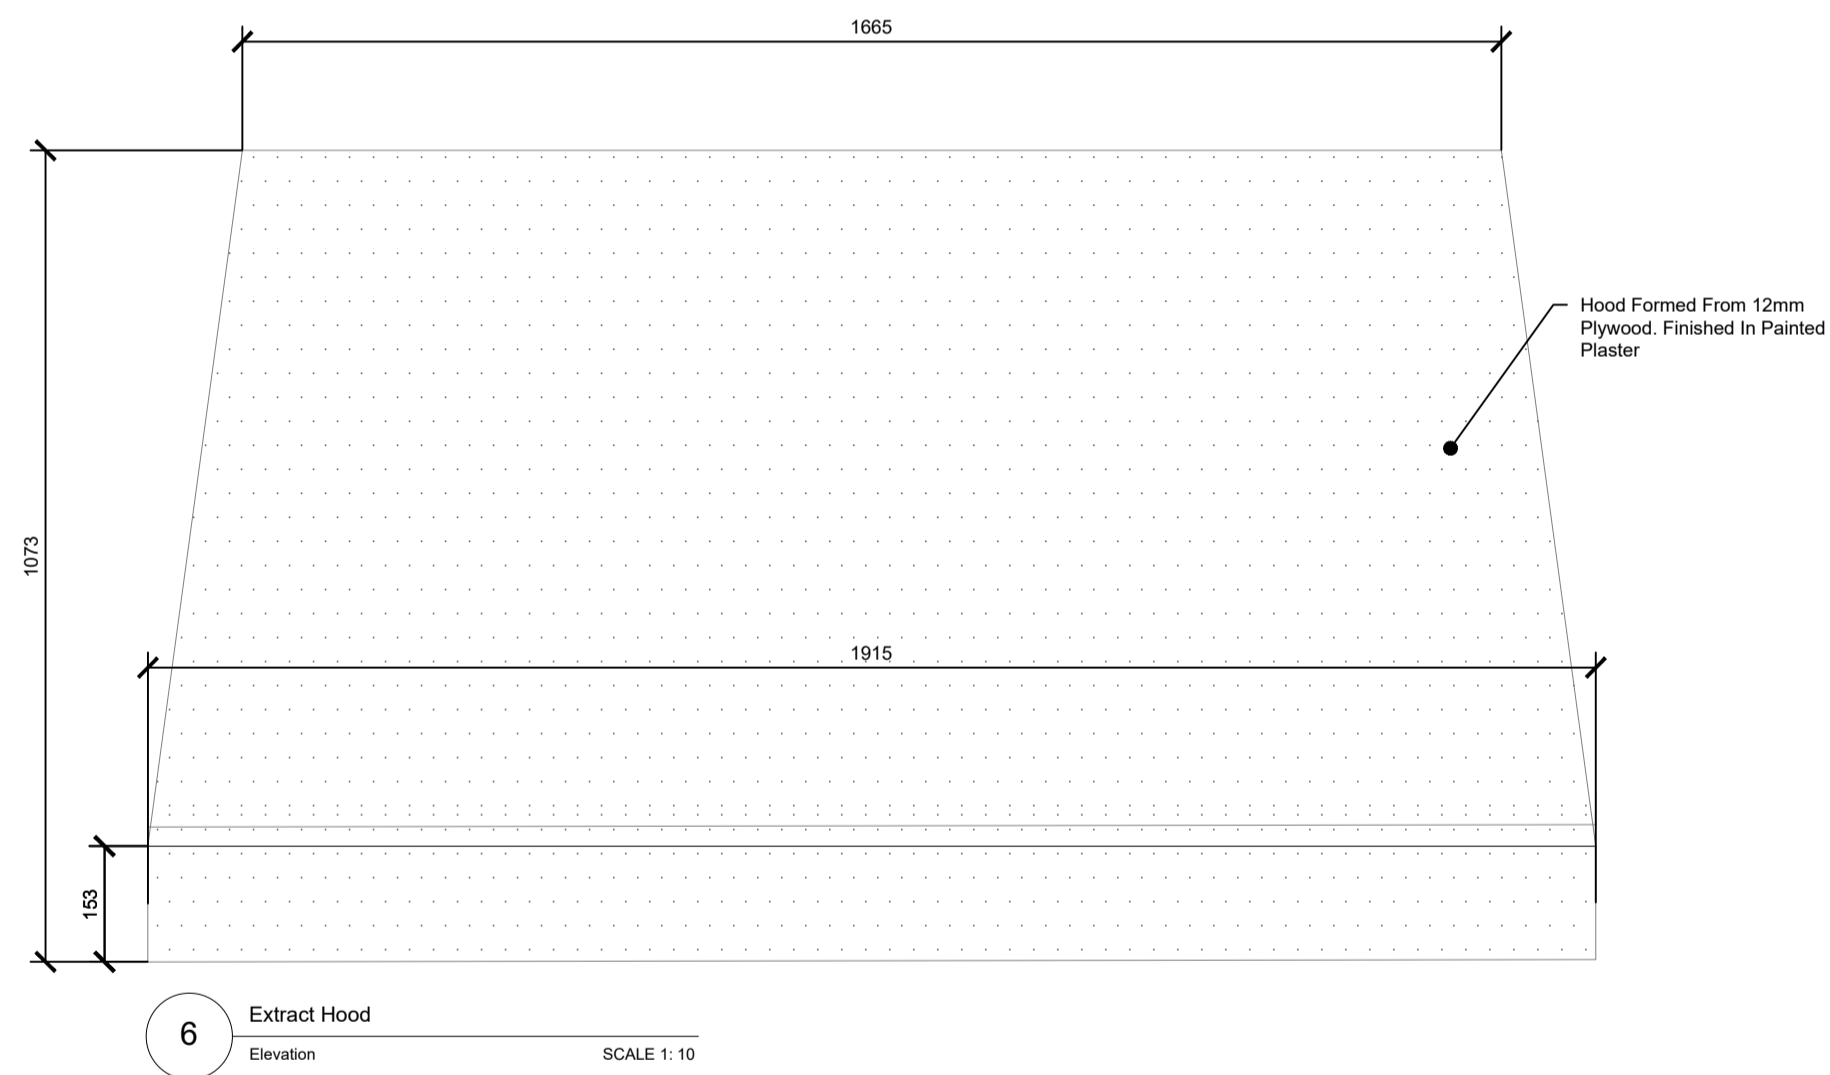

NOTES
DO NOT SCALE FROM THIS DRAWING.
ALL DIMENSIONS TO BE CHECKED ON SITE.
ALL OMISSIONS AND DISCREPANCIES TO BE REPORTED TO THE ARCHITECT IMMEDIATELY.
ALL RIGHTS RESERVED. THIS WORK IS COPYRIGHT AND CANNOT BE REPRODUCED OR COPIED OR MODIFIED IN ANY FORM OR BY ANY MEANS, GRAPHIC ELECTRONIC OR MECHANICAL, INCLUDING PHOTOCOPYING WITHOUT THE WRITTEN PERMISSION OF KIM PARTRIDGE INTERIORS

Revisions	Drawn	Checked	Date
-	RP	UF	10.02.23
A	RP	UF	21.02.23
B	RP	UF	02.06.23

Drawn	Checked	Date
RP	UF	10.02.23
RP	UF	21.02.23
RP	UF	02.06.23

KIM PARTRIDGE INTERIORS

Project : 28 Albert Street

Drawing No. 22019_G200_E_00_001

Drawn By:UF

Scale: 1:28/A1

Drawing Title: Kitchen Joinery

Client: -
Date: May 22