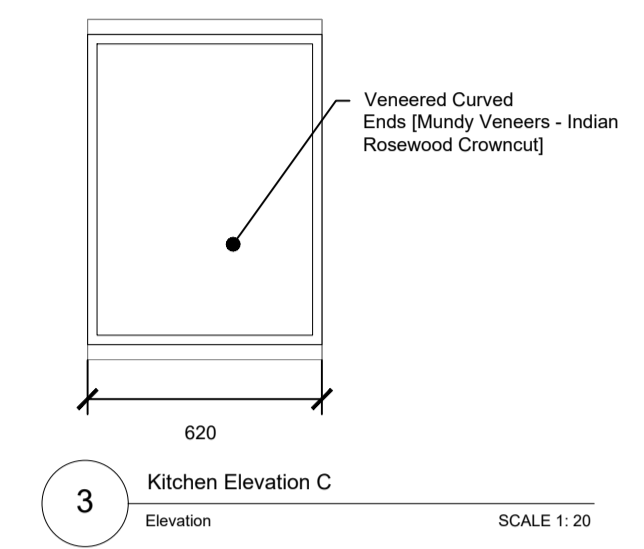

NOTES
DO NOT SCALE FROM THIS DRAWING.
ALL DIMENSIONS TO BE CHECKED ON SITE.
ALL OMISSIONS AND DISCREPANCIES TO BE REPORTED TO THE ARCHITECT IMMEDIATELY.
ALL RIGHTS RESERVED. THIS WORK IS COPYRIGHT AND CANNOT BE REPRODUCED OR COPIED OR MODIFIED IN ANY FORM OR BY ANY MEANS, GRAPHIC ELECTRONIC OR MECHANICAL, INCLUDING PHOTOCOPYING WITHOUT THE WRITTEN PERMISSION OF KIM PARTRIDGE INTERIORS

Revisions	Drawn	Checked	Date
-	RP	UF	10.02.23
A	RP	UF	21.02.23
B	RP	UF	02.06.23

Drawn	Checked	Date
RP	UF	10.02.23
RP	UF	21.02.23
RP	UF	02.06.23

KIM PARTRIDGE INTERIORS

Project : 28 Albert Street

Drawing No. 22019_G200_E_00_001

Drawn By:UF

Scale: 1:28/A1

Drawing Title: Kitchen Joinery

Client: -
Date: May 22