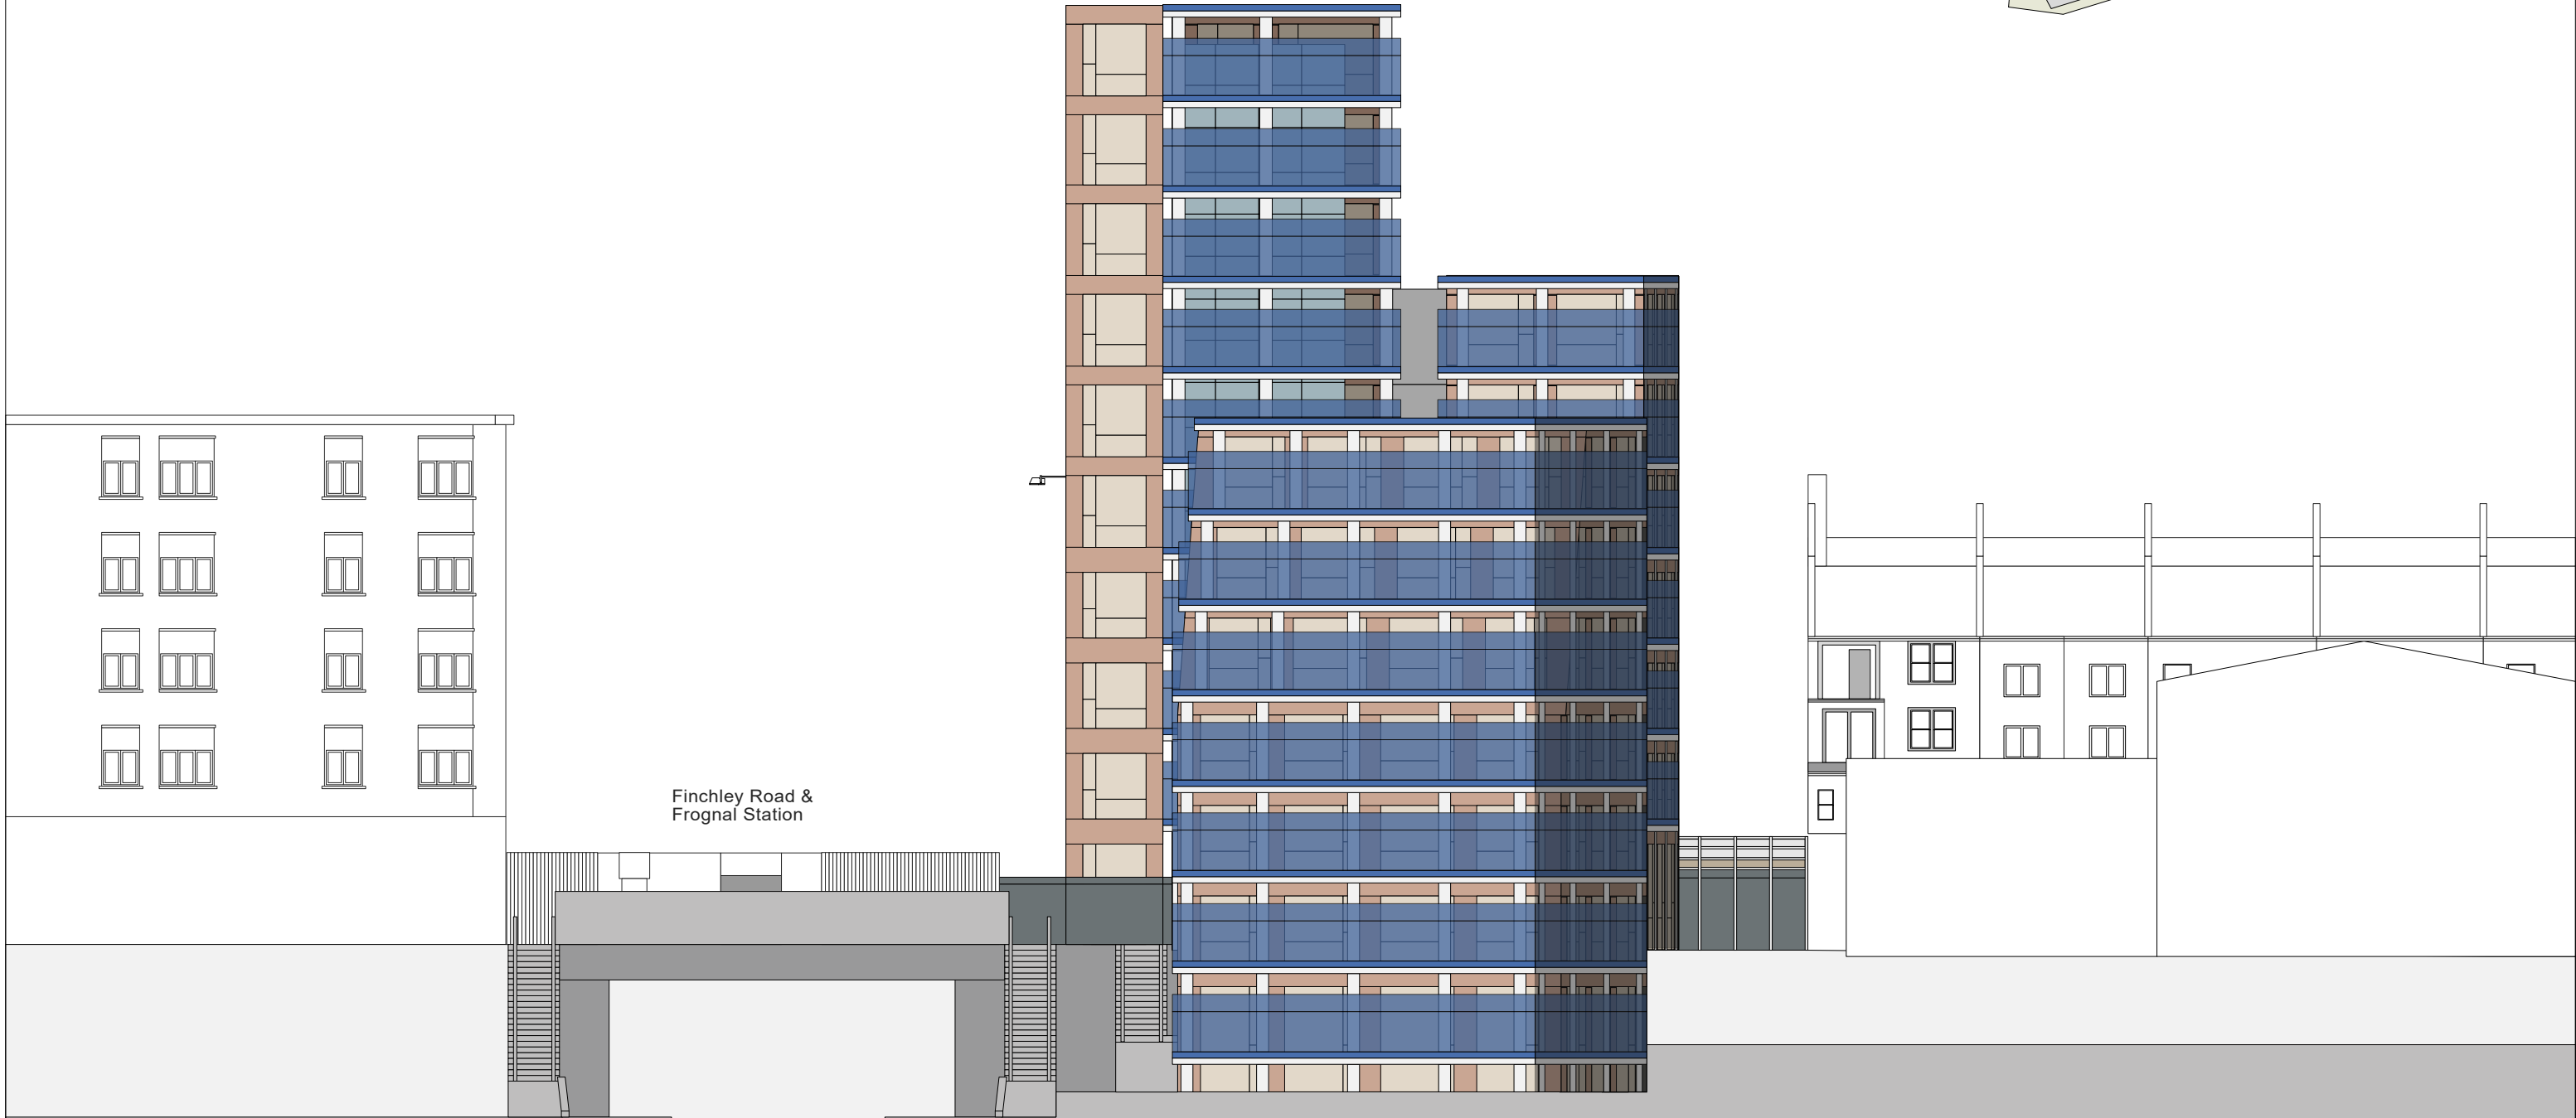

PROPOSED WEST ELEVATION

Finchley Road &
Frognal Station

Train Lines

Site:
Skylark Court, 317 Finchley Road, London NW3 6EP

Title:
Proposed West Elevation
Proposal:
Scaffold Shroud

Date:
14/06/2023
Dwg. No:
PY4486/007/rev B

Scale: 1:200@A3

blowUP media