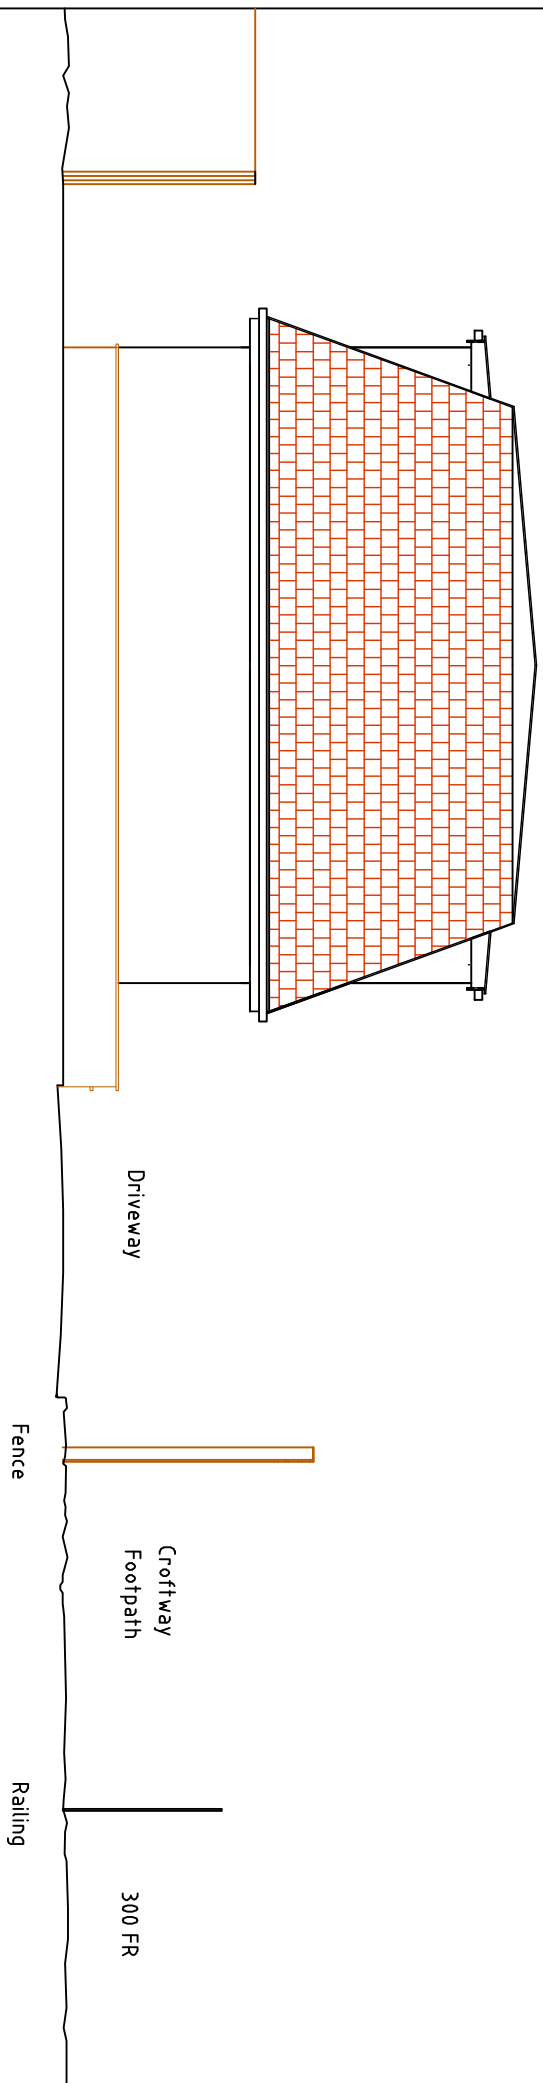

Red terracotta roof tiles
White frames to windows
Lead cheeks to dormers
Regatta blue gutters
White stucco render

mail @

LëFROY LefroyArchitects.co.uk

PROJECT: Croftway Pavilion

DRAWING: Proposed North Elevation mansard

DATE: 17.05.2023 SCALE: 1:100 DRG.No.298.12MM