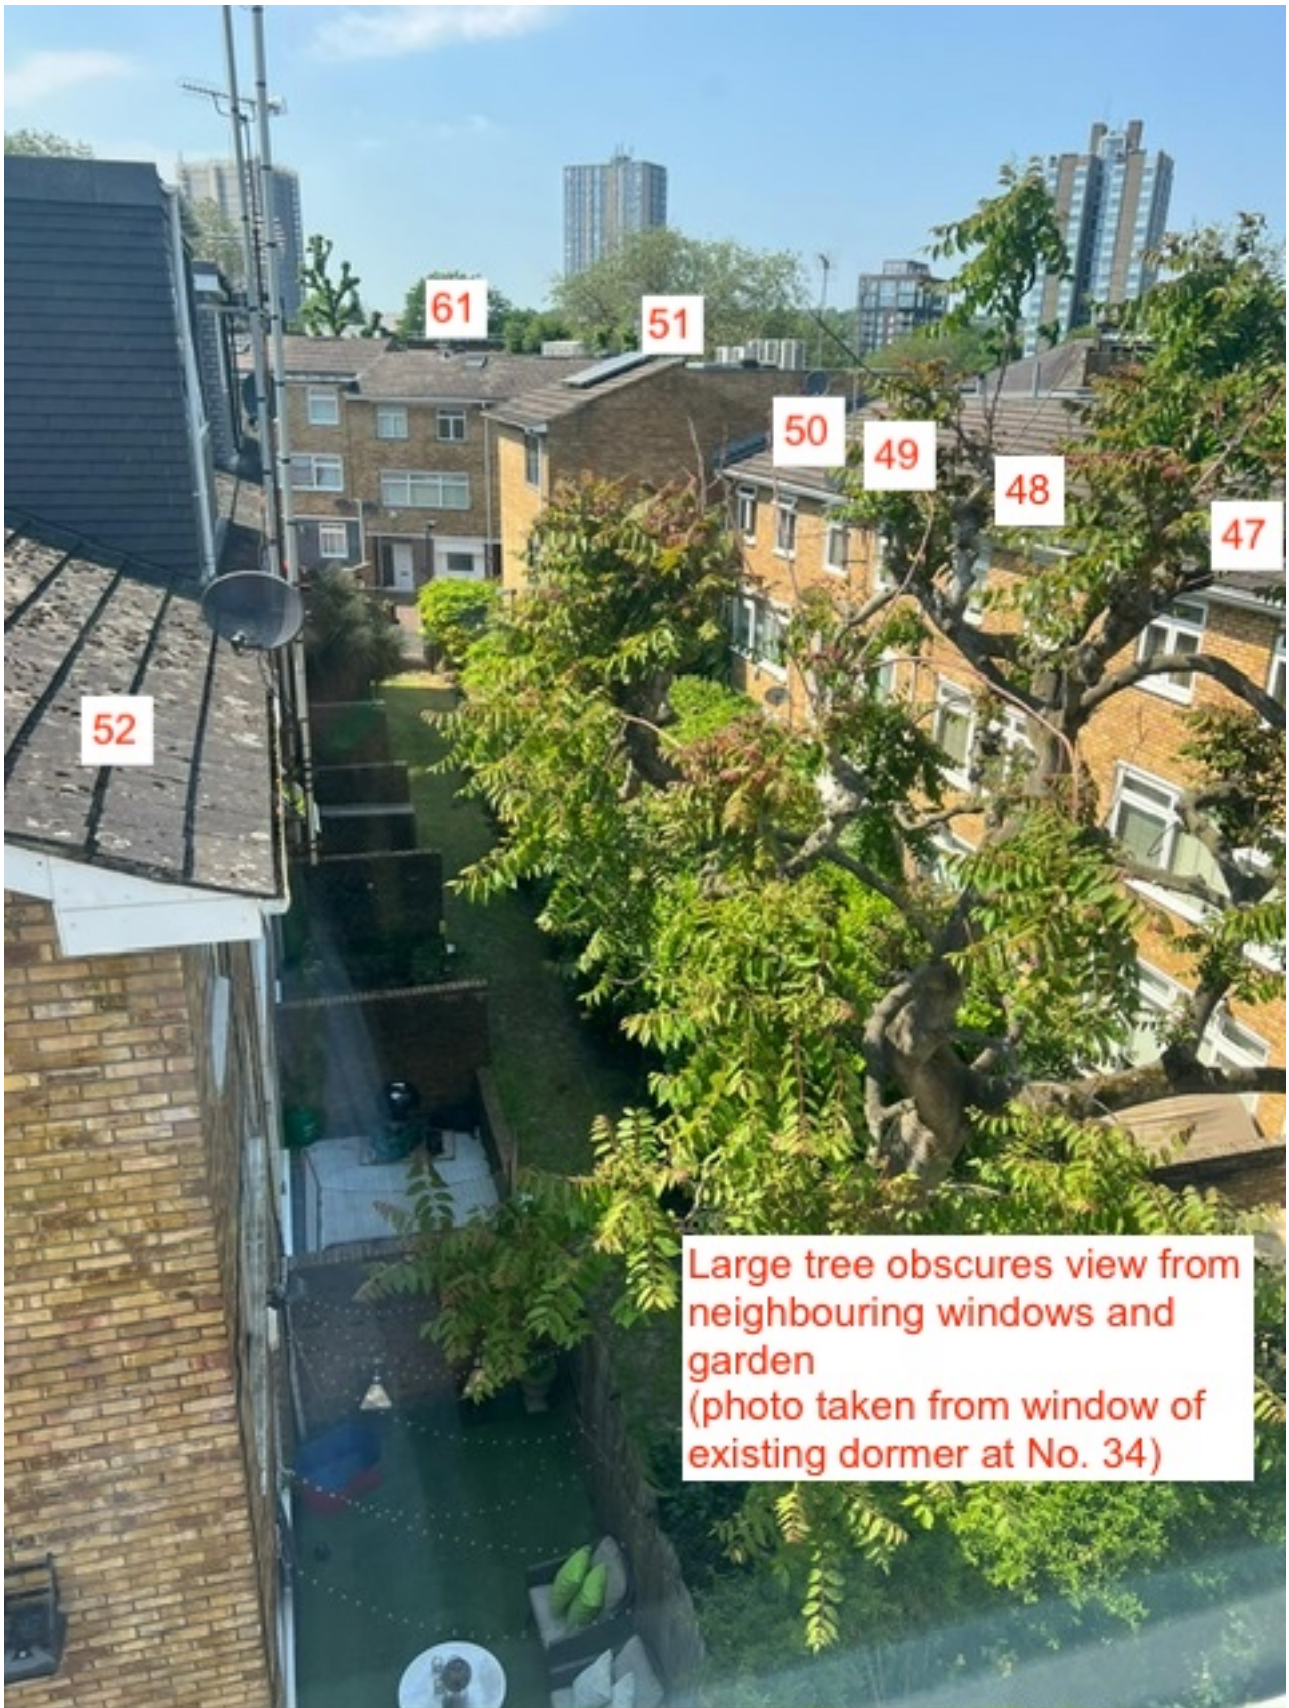

Large tree obscures view of roof from neighbours gardens and windows

Large tree obscures view of roof from neighbours gardens and windows

34

Google

Imagery ©2023 The GeoInformation Group. Map data ©2023 United Kingdom Terms Privacy Good feedback 5 m

61

51

50

49

48

47

52

Large tree obscures view from neighbouring windows and garden (photo taken from window of existing dormer at No. 34)