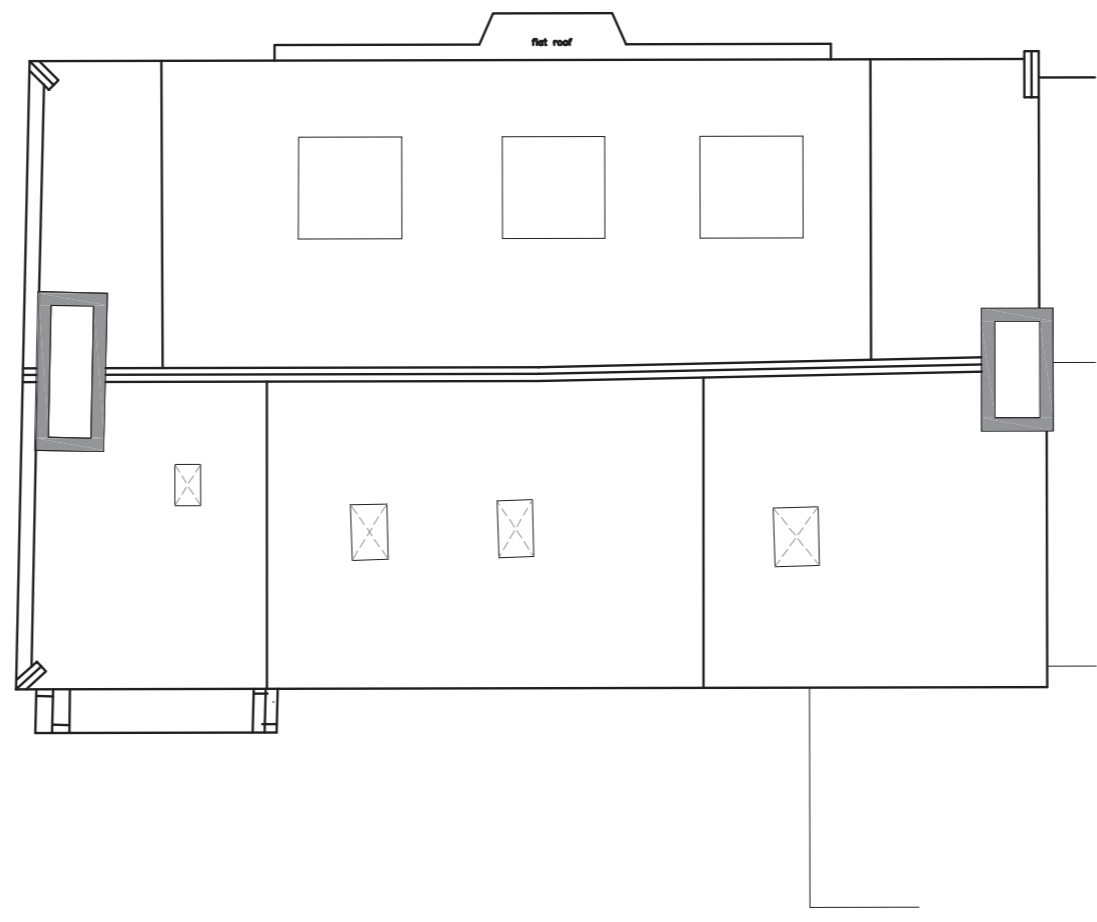

PROPOSED DRAWINGS  
ROOF PLAN

ROOF PLAN. DRAWING no. 2003. 1:100@A3

THE OLD WHITE BEAR, WELL ROAD, LONDON, NW3 1LJ