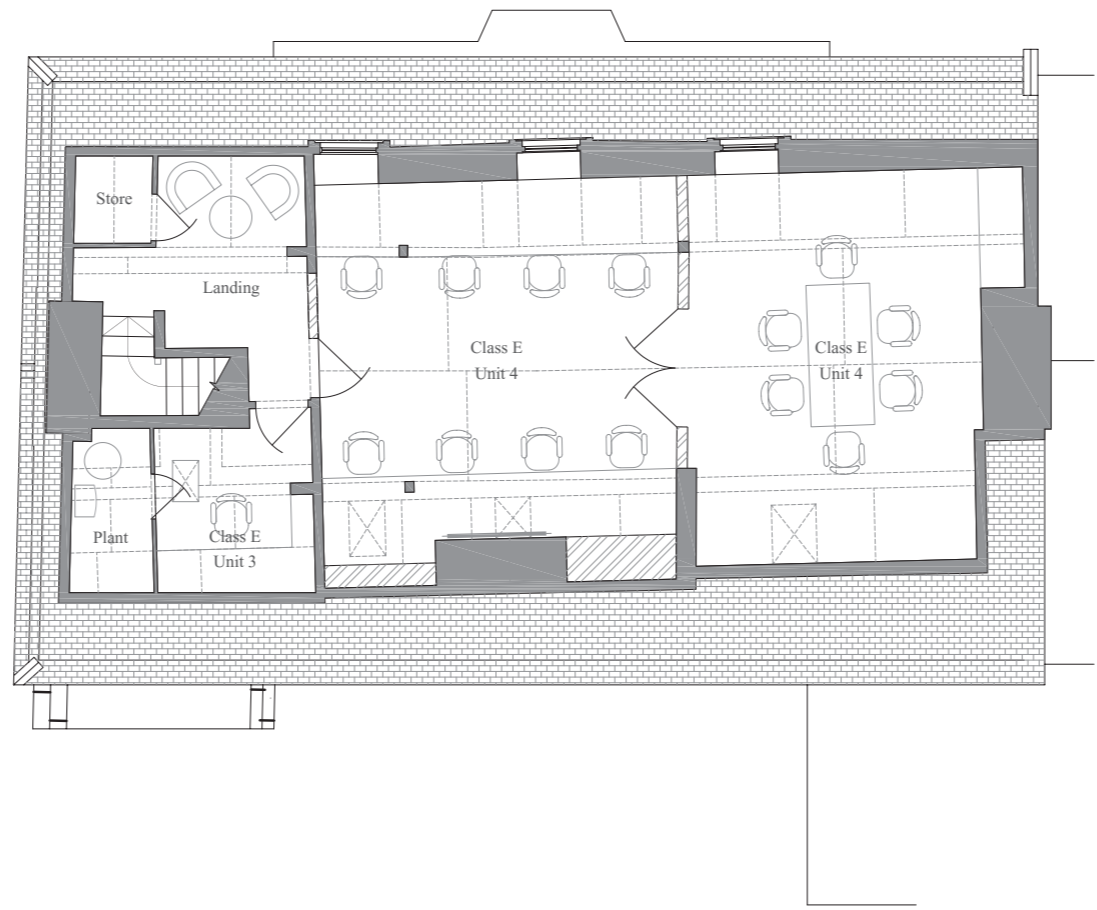

PROPOSED DRAWINGS
FLOOR PLAN FOR PROPOSED CHANGE OF USE TO CLASS E

SECOND FLOOR PLAN. DRAWING no. 2002_E. 1:100@A3

THE OLD WHITE BEAR, WELL ROAD, LONDON, NW3 1LJ