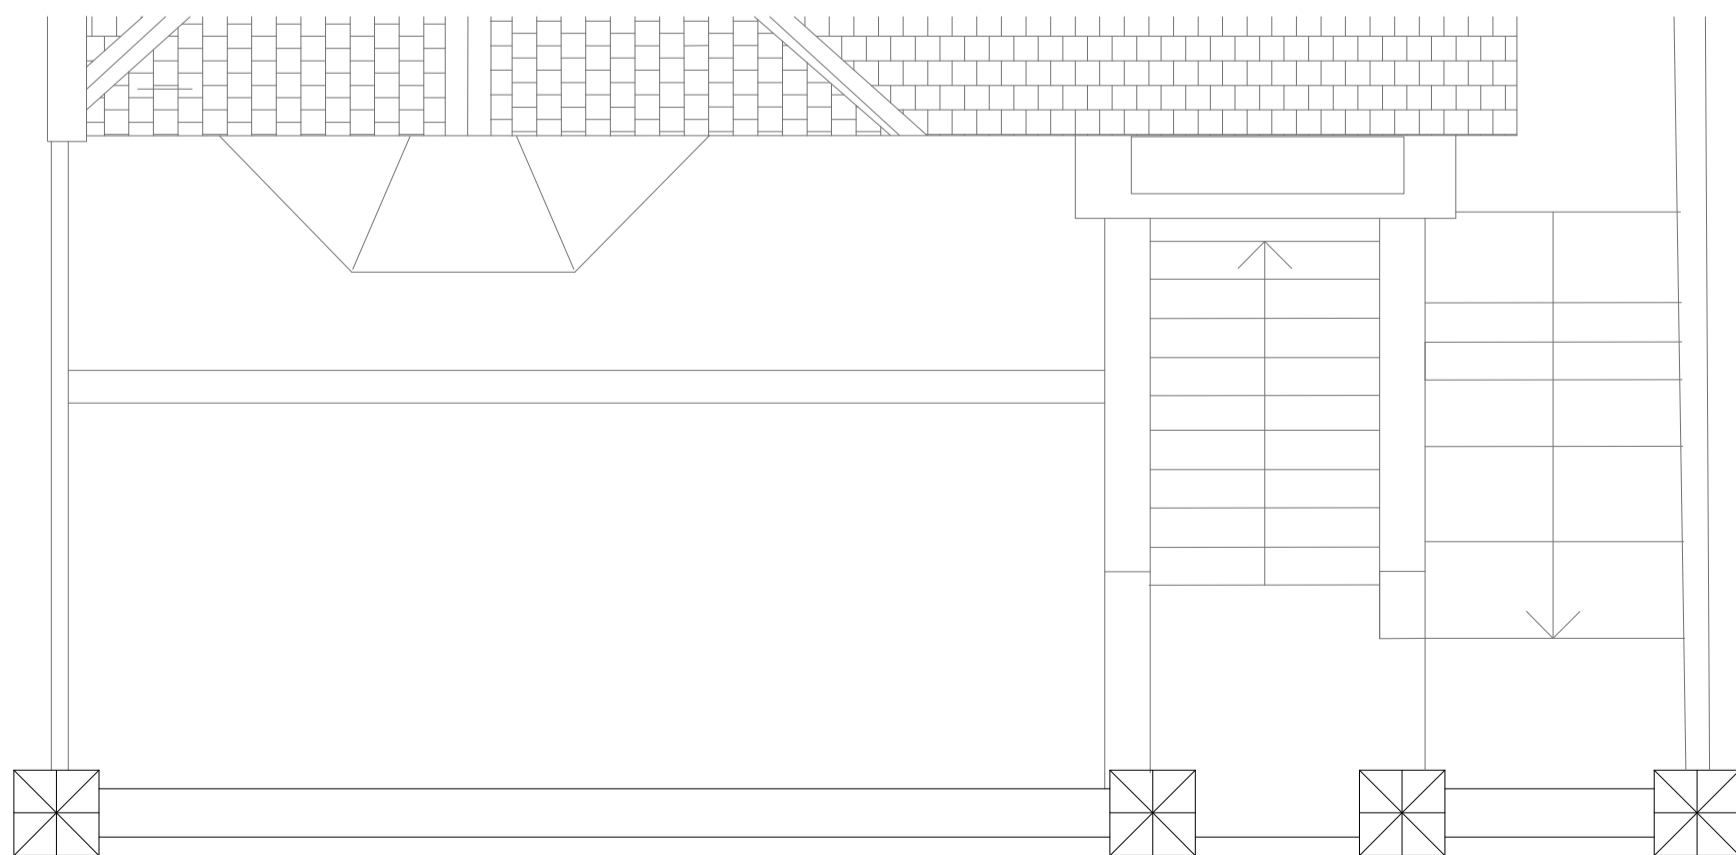

1 - Existing - Front Elevation  
Scale 1:50

2 - Existing - Front garden Plan  
Scale 1:50

5 Tanza Road NW3 2UA London

EXISTING - Plan and Elevation

Luke and Carlote B-J

1:50 @A2

June 2023

E-001