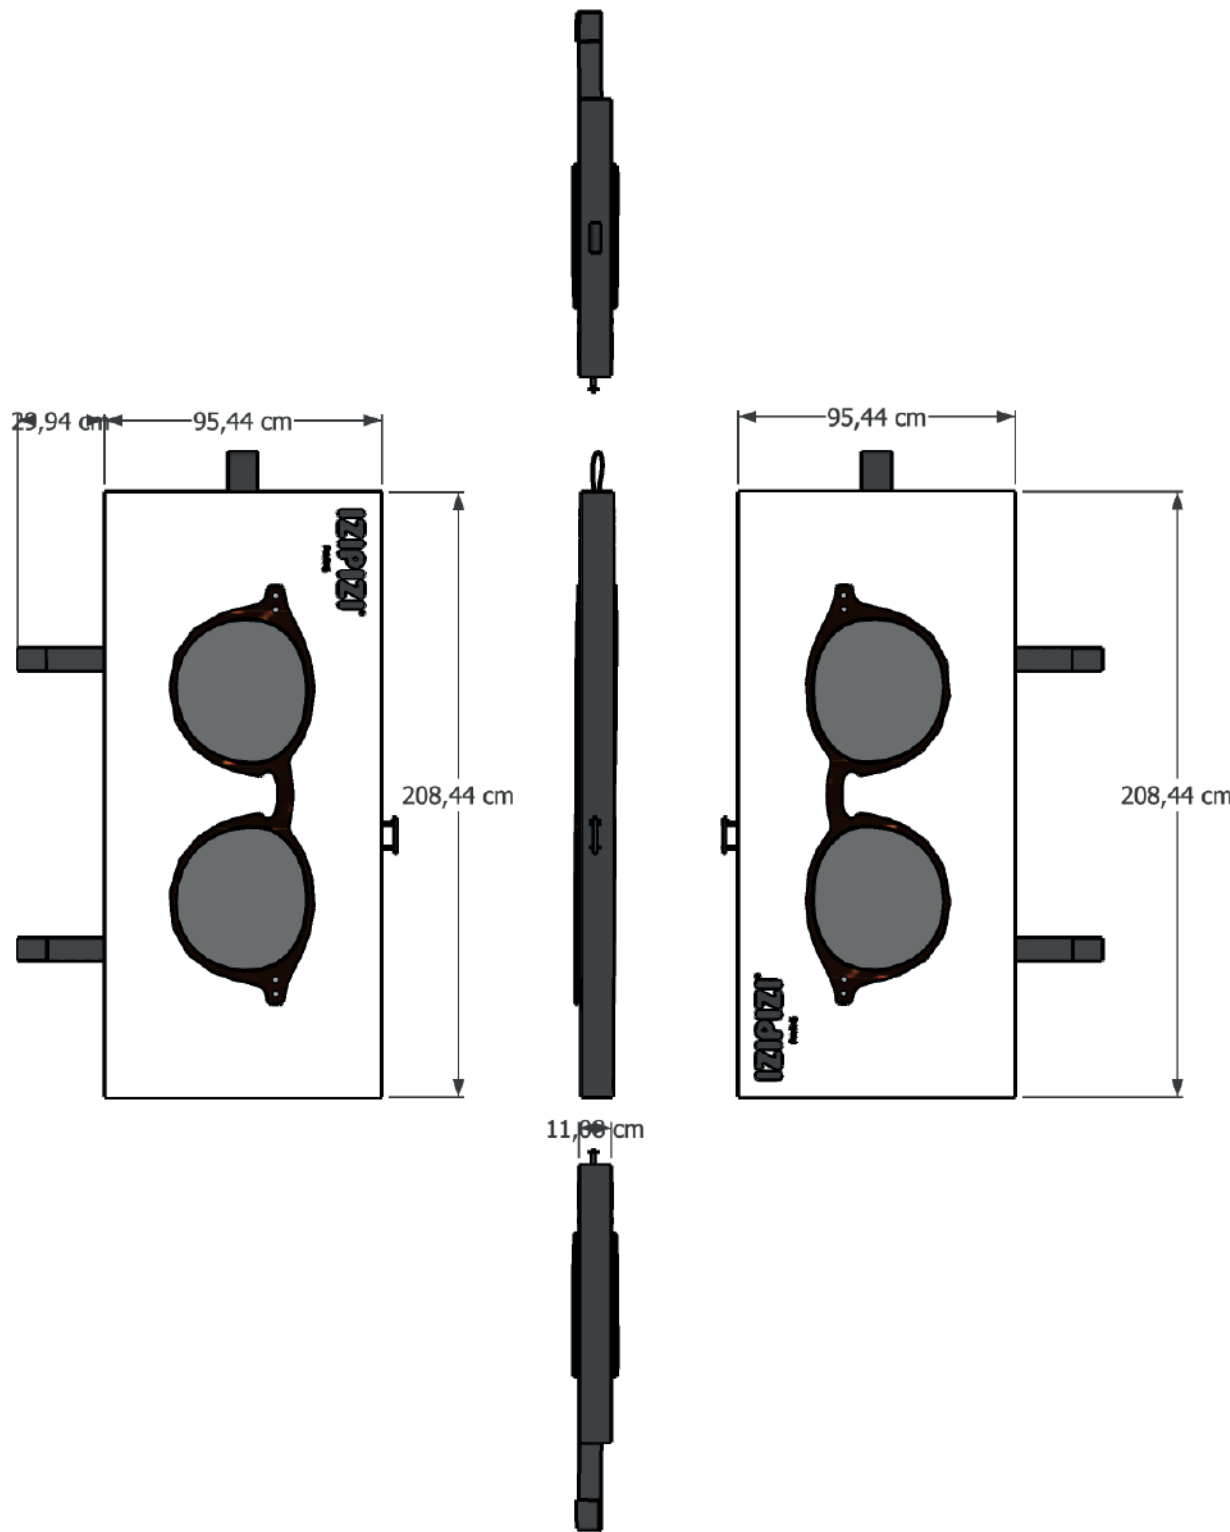

# IZIPIZI CAMDEN - FOLDING DOOR - ARTWORK

# IZIPIZI CAMDEN - FOLDING DOOR - ARTWORK

- Folding door: open and close at 90 degrees.
- Use big hinges welded onto metal tubes if needed.
- Door handle needed/ to be painted the same colour as the grey RAL
- Add a swivel caster wheel with suspension (floor not leveled)

# IZIPIZI CAMDEN - FOLDING DOOR - ARTWORK

- Materials:
- white sides: white metal
  - logos: die cut adhesive
  - glasses: die cut
  - plexiglass/thickness: 5mm
  - dark grey sides: painting/RAL 7061/ mat finishing
  - ribbon on the top: folded fabric/black