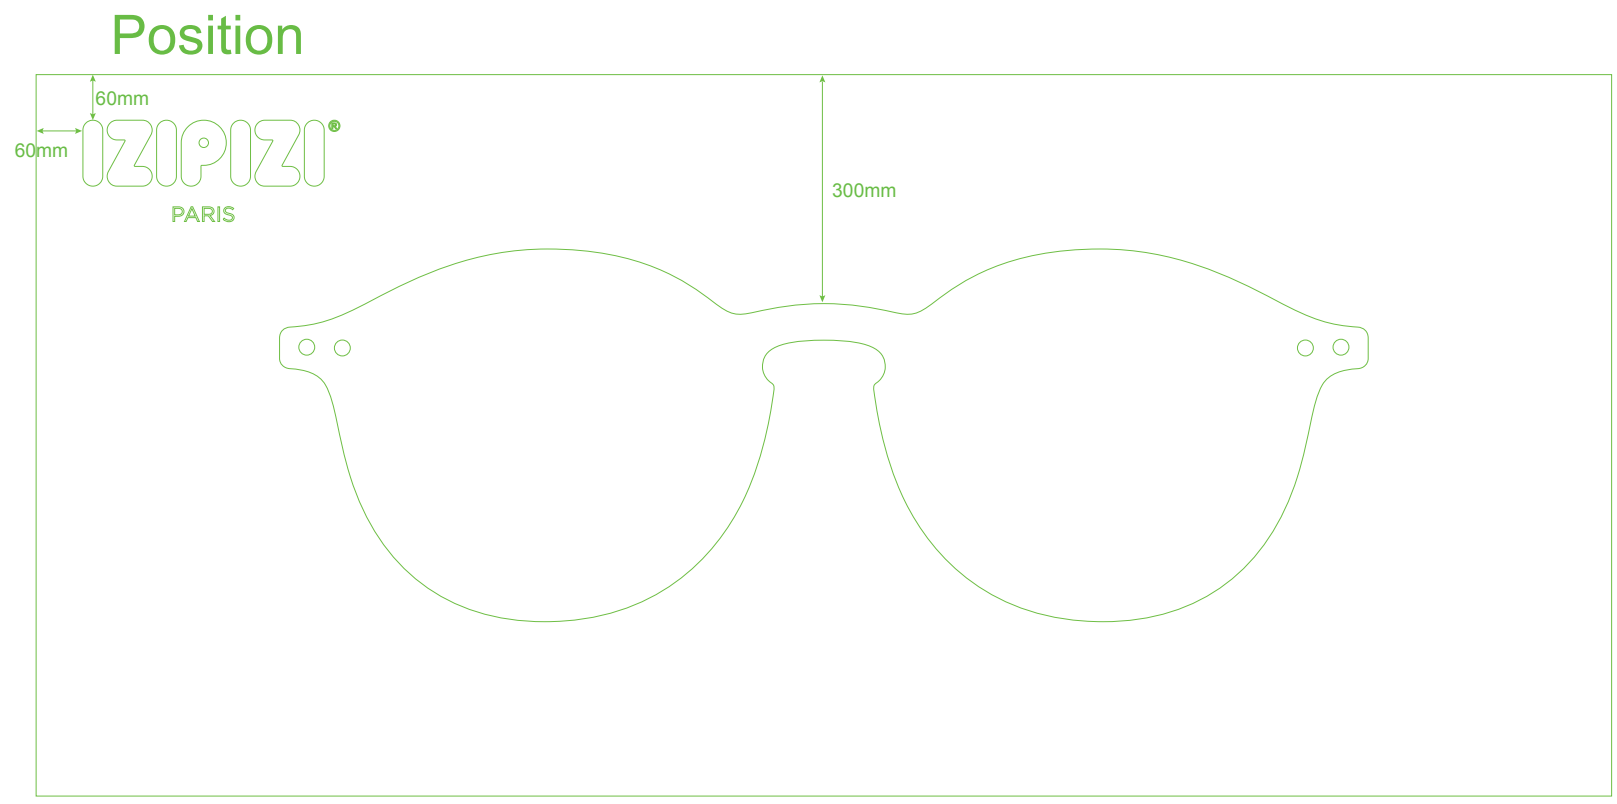

# IZIPIZI CAMDEN - FOLDING DOOR - ARTWORK

- Folding door: open and close at 90 degrees.
- Use big hinges welded onto metal tubes if needed.
- Door handle needed/ to be painted the same colour as the grey RAL
- Add a swivel caster wheel with suspension (floor not leveled)

**DOOR HANDLE EXAMPLE**

**SWIVEL WHEEL EXAMPLE**

# IZIPIZI CAMDEN - FOLDING DOOR - ARTWORK

- Materials:
- white sides: white metal
  - logos: die cut adhesive
  - glasses: die cut
  - plexiglass/thickness: 5mm
  - dark grey sides: painting/RAL 7061/ mat finishing
  - ribbon on the top: folded fabric/black