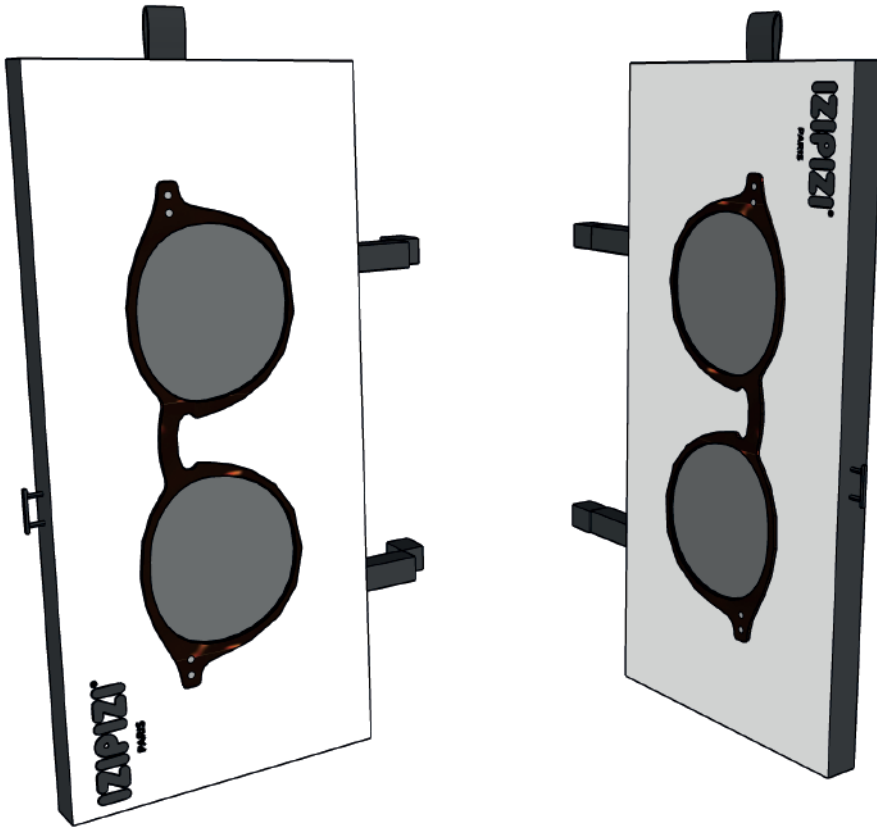

# IZIPIZI CAMDEN - FOLDING DOOR - ARTWORK

# IZIPIZI CAMDEN - FOLDING DOOR - ARTWORK

- Folding door: open and close at 90 degrees.
- Use big hinges welded onto metal tubes if needed.
- Door handle needed/ to be painted the same colour as the grey RAL
- Add a swivel caster wheel with suspension (floor not leveled)

**DOOR HANDLE EXAMPLE**

**SWIVEL WHEEL EXAMPLE**

# IZIPIZI CAMDEN - FOLDING DOOR - ARTWORK

- Materials:
- white sides: white metal
  - logos: die cut adhesive
  - glasses: die cut
  - plexiglass/thickness: 5mm
  - dark grey sides: painting/RAL 7061/ mat finishing
  - ribbon on the top: folded fabric/black