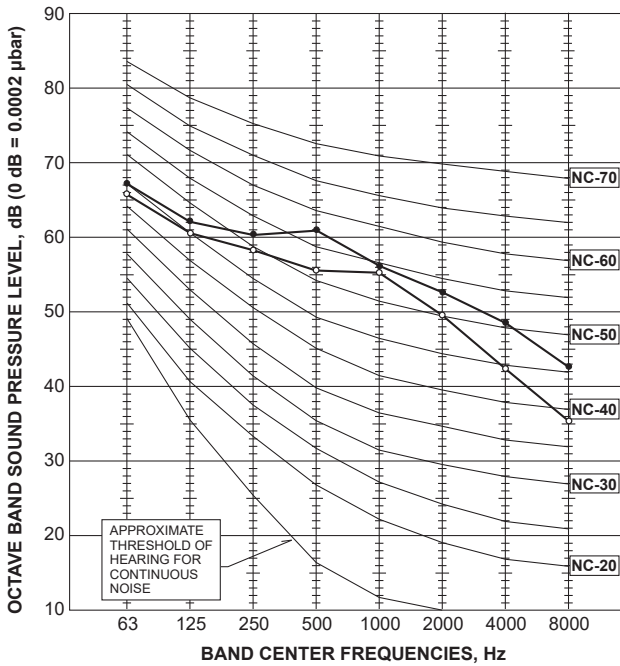

**PUZ-ZM200YKA.UK**

MODE	SPL(dB)	LINE
COOLING	59	○—○
HEATING	62	●—●

**PUZ-ZM250YKA.UK**

MODE	SPL(dB)	LINE
COOLING	59	○—○
HEATING	62	●—●

OUTDOOR UNIT NOISE CRITERIA CURVES