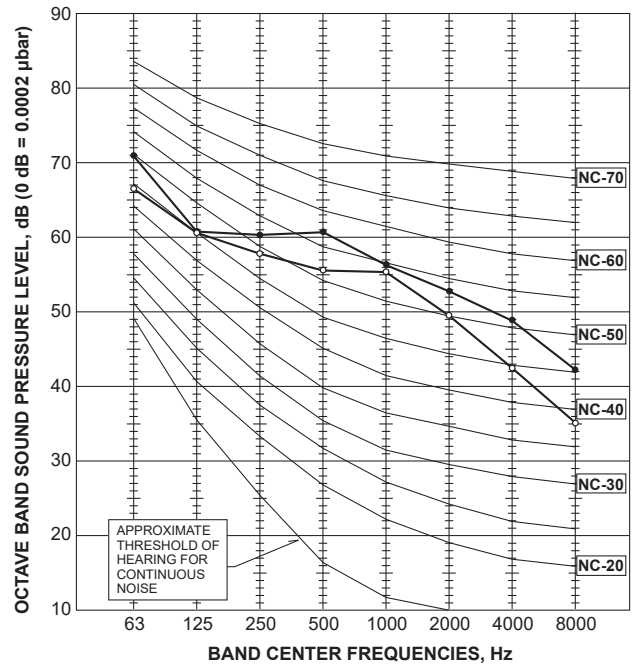

**PUZ-ZM200YKA.UK**

MODE	SPL(dB)	LINE
COOLING	59	○—○
HEATING	62	●—●

**PUZ-ZM250YKA.UK**

MODE	SPL(dB)	LINE
COOLING	59	○—○
HEATING	62	●—●

OUTDOOR UNIT NOISE CRITERIA CURVES