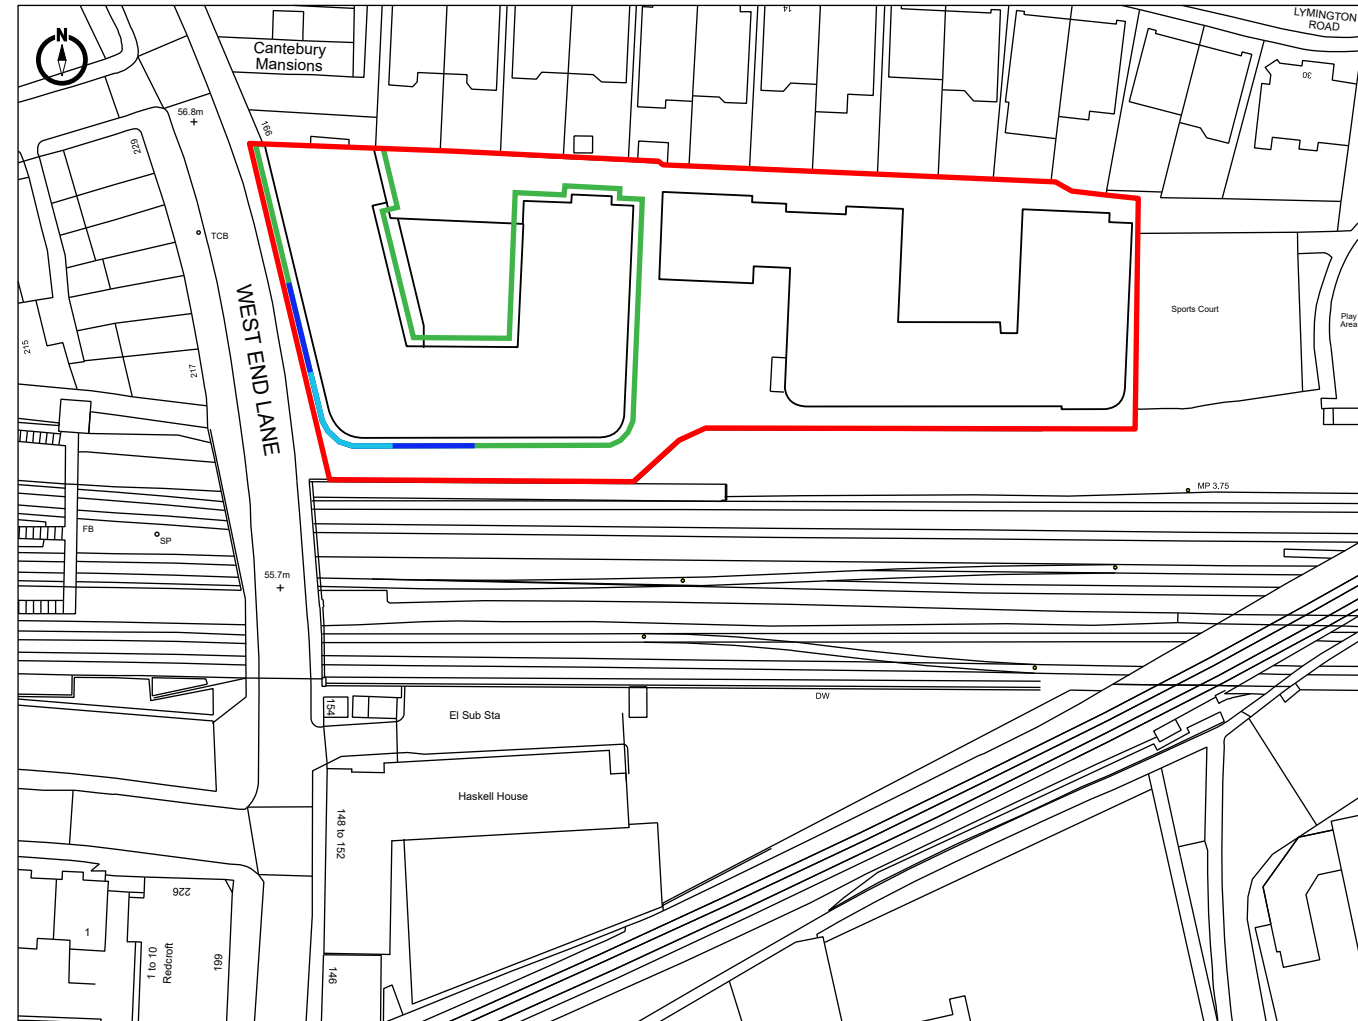

# LOCATION PLAN

- Site Location
- Scaffold banner depicting building
- Commercial Area
- Scaffolding

Site:  
West Hampstead Central, 156 West End Lane, NW6 1SD

Title:  
Location Plan

Date:  
09/05/2023

Dwg. No:  
PY4510/001

Rev:

Scale: 1:1250@A3