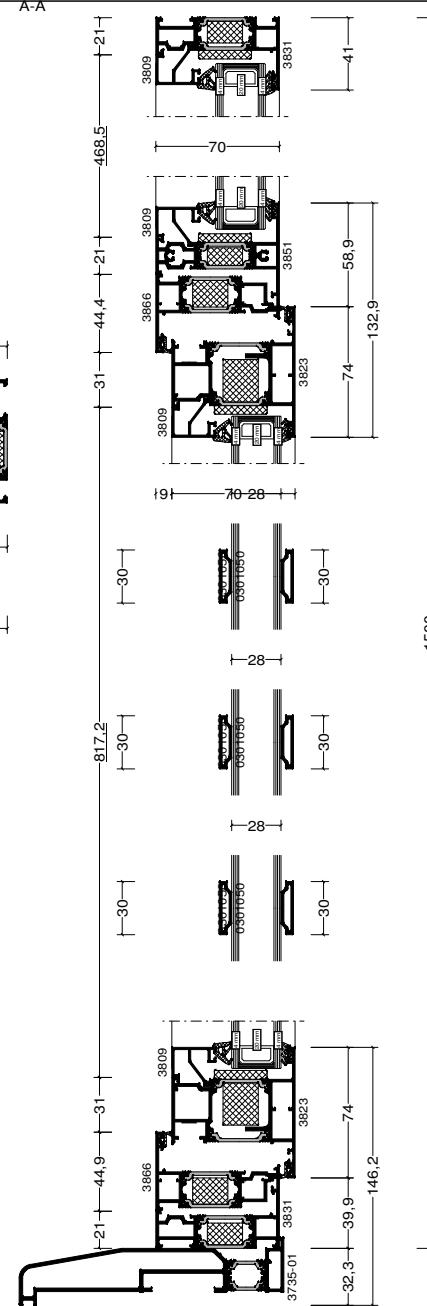

Pos. Bathroom, Quantity: 1

Finish: Lacado standard 9010ST

Job: DOL23-0140AV_V2

System: Cortizo CASEMENT HI Standard Dry

Exterior View

1x	373856	Espagnolette lock 700 mm RH	
3x	373890	Run up block	
2x	373812	Inline espag handle Black	
4x	373850	Casement keep	
6x	373883	Sash seal 17 mm	
2x	373830	Pair of Heavy Duty Friction Stay 10° Side Hung / Top hung	
1x	373866	Cierre espagnolette 280 mm dcha	

28mm 0,21 m² 459 x 459mm 1 250092

28mm 0,25 m² 307 x 807mm 2 250092

Glazing Bars

1x 4 Tgh Obscured-20Ar-4 Tgh LowE, Sws RAL9005

28mm 0,09 m² 307 x 307mm

1x 4 Tgh Obscured-20Ar-4 Tgh LowE, Sws RAL9005

28mm 0,44 m² 459 x 959mm

Glazing Bars