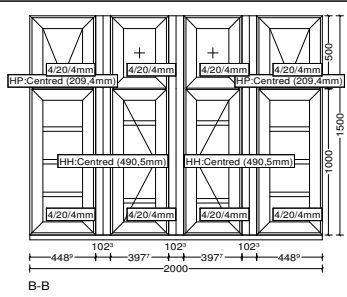

Pos. Bay 2, Quantity: 1
Finish: Lacado standard P9010B
Job: DOL23-01-04AV_V2
System: Corlizo CASEMENT HI Standard Dry
Exterior View