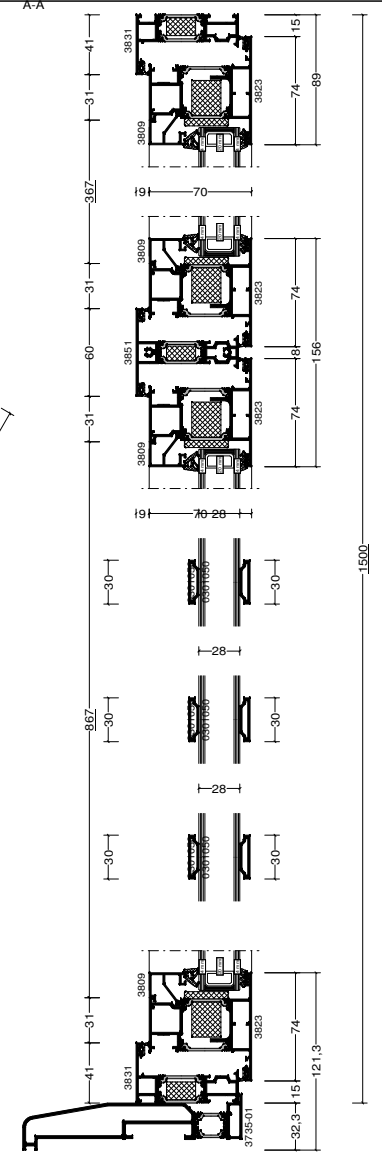

A-A

Pos. Bay 1, Quantity: 1
Finish: Lacado standard P9010B
Job: DOL23-01-04AV_V2
System: Corlizo CASEMENT HI Standard Dry
Exterior View