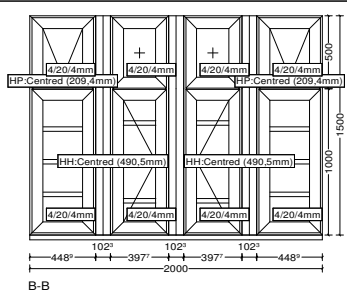

Pos. Bay 1, Quantity: 1
Finish: Lacado standard P9010B
Job: DOL23-01-04AV_V2
System: Corlizo CASEMENT HI Standard Dry
Exterior View