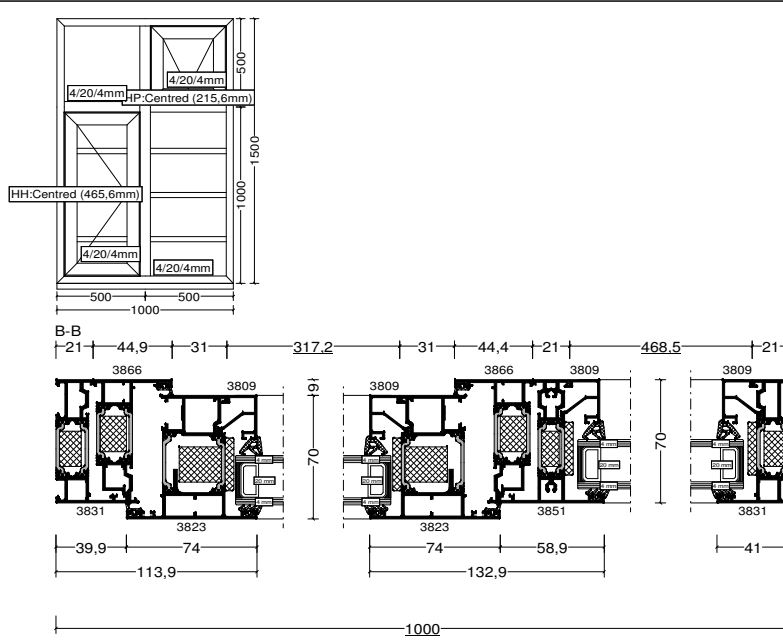

Pos. Bathroom, Quantity: 1

Finish: Lacado standard 9010ST

Job: DOL23-0140AV_V2

System: Cortizo CASEMENT HI Standard Dry

Exterior View

1x	373856	Espagnolette lock 700 mm RH	
3x	373890	Run up block	
2x	373812	Inline espag handle Black	
4x	373850	Casement keep	
6x	373883	Sash seal 17 mm	
2x	373830	Pair of Heavy Duty Friction Stay 10° Side Hung / Top hung	
1x	373866	Cierre espagnolette 280 mm dcha	

28mm 0,21 m² 459 x 459mm 1 250092

28mm 0,25 m² 307 x 807mm 2 250092

Glazing Bars

1x 4 Tgh Obscured-20Ar-4 Tgh LowE, Sws RAL9005

28mm 0,09 m² 307 x 307mm

1x 4 Tgh Obscured-20Ar-4 Tgh LowE, Sws RAL9005

28mm 0,44 m² 459 x 959mm

Glazing Bars