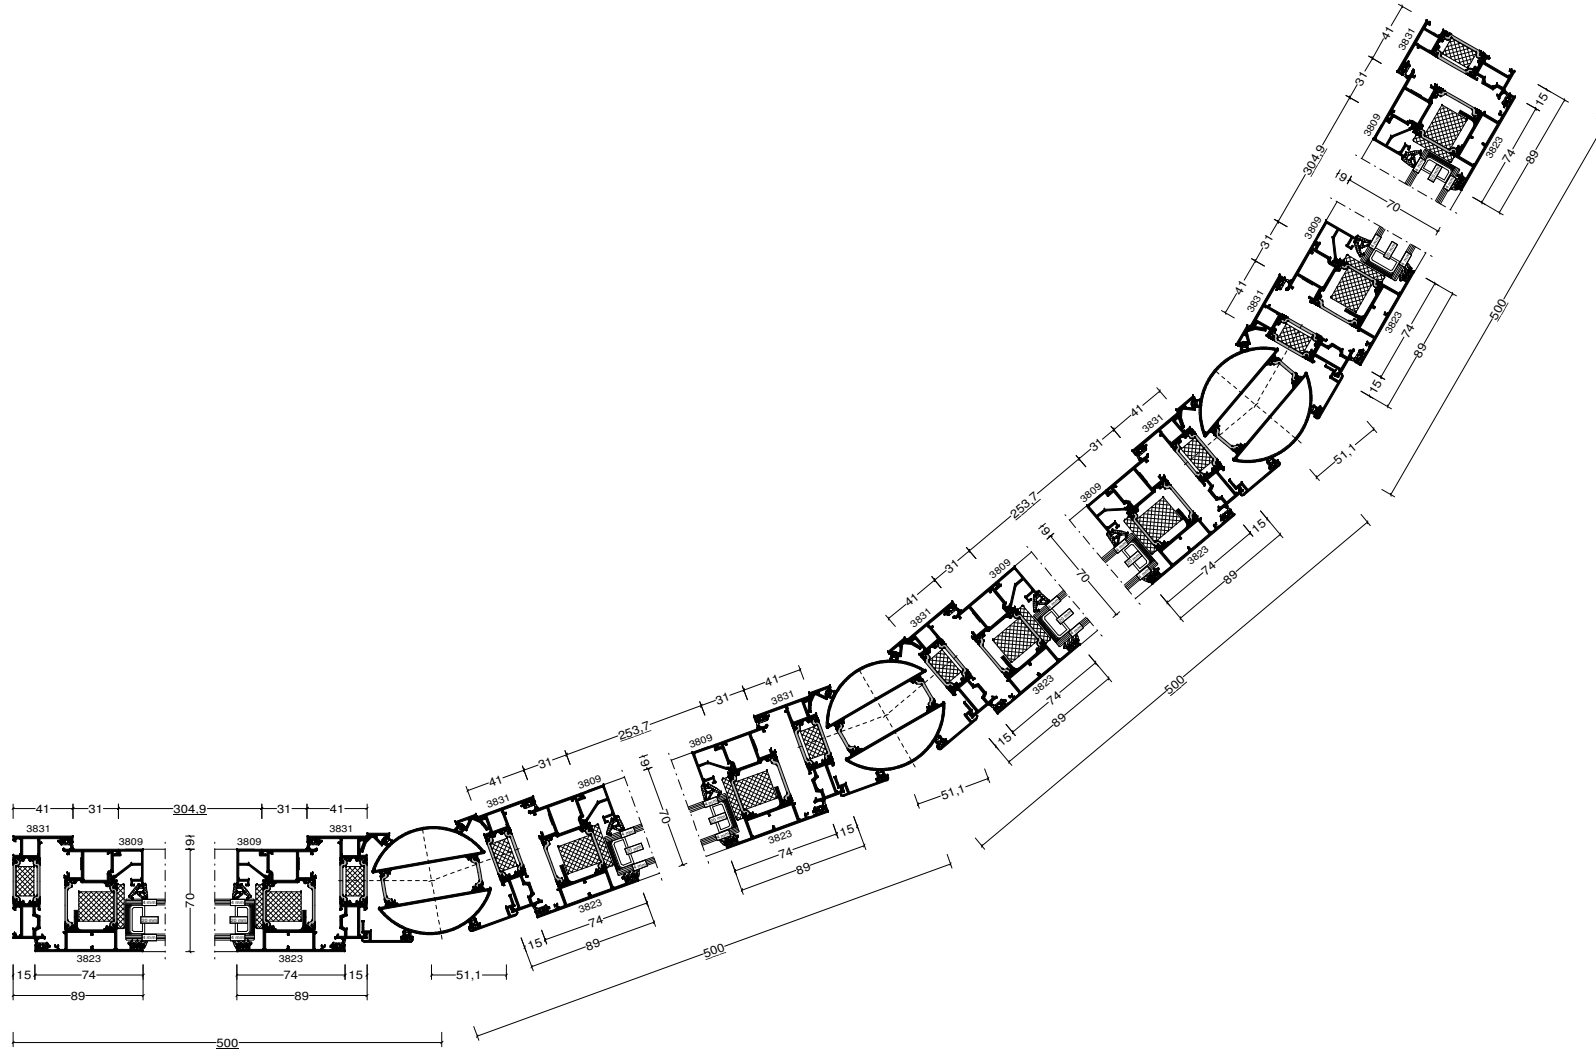

B-B

Pos. Bay 1, Quantity: 1
Finish: Lacado standard P9010B
Job: DOL23-01-04AV_V2
System: Corlizo CASEMENT HI Standard Dry
Exterior View