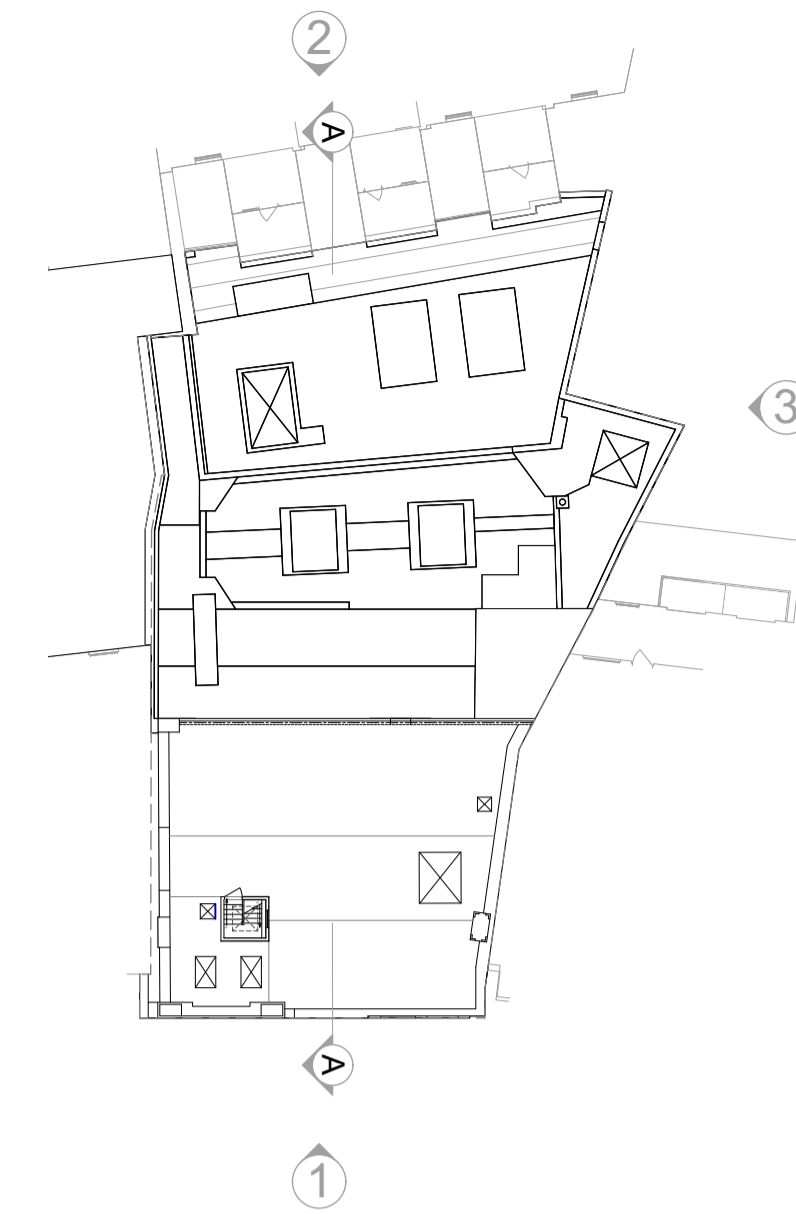

1 FRONT ELEVATION
Scale: 1:100

Rev	Date	Notes
B	12/06/23	Front Entrances amended with omission of hoardings to show existing doors
A	03.03.22	Neighbouring door and window positions

LBF Architects

Project:
P7580 FORMER SOUL STORE
34 KILBURN HIGH ROAD
KILBURN, LONDON NW6 5UA

Client:
JD WETHERSPOON PLC

Drawing:
EXISTING ELEVATIONS & SECTION
OPT B

Scale:	Drawn:	Checked:	Date:
1:100@A1	PK	FB	JAN 22

Drg no:	Rev:
2021-056-B006 PL	B