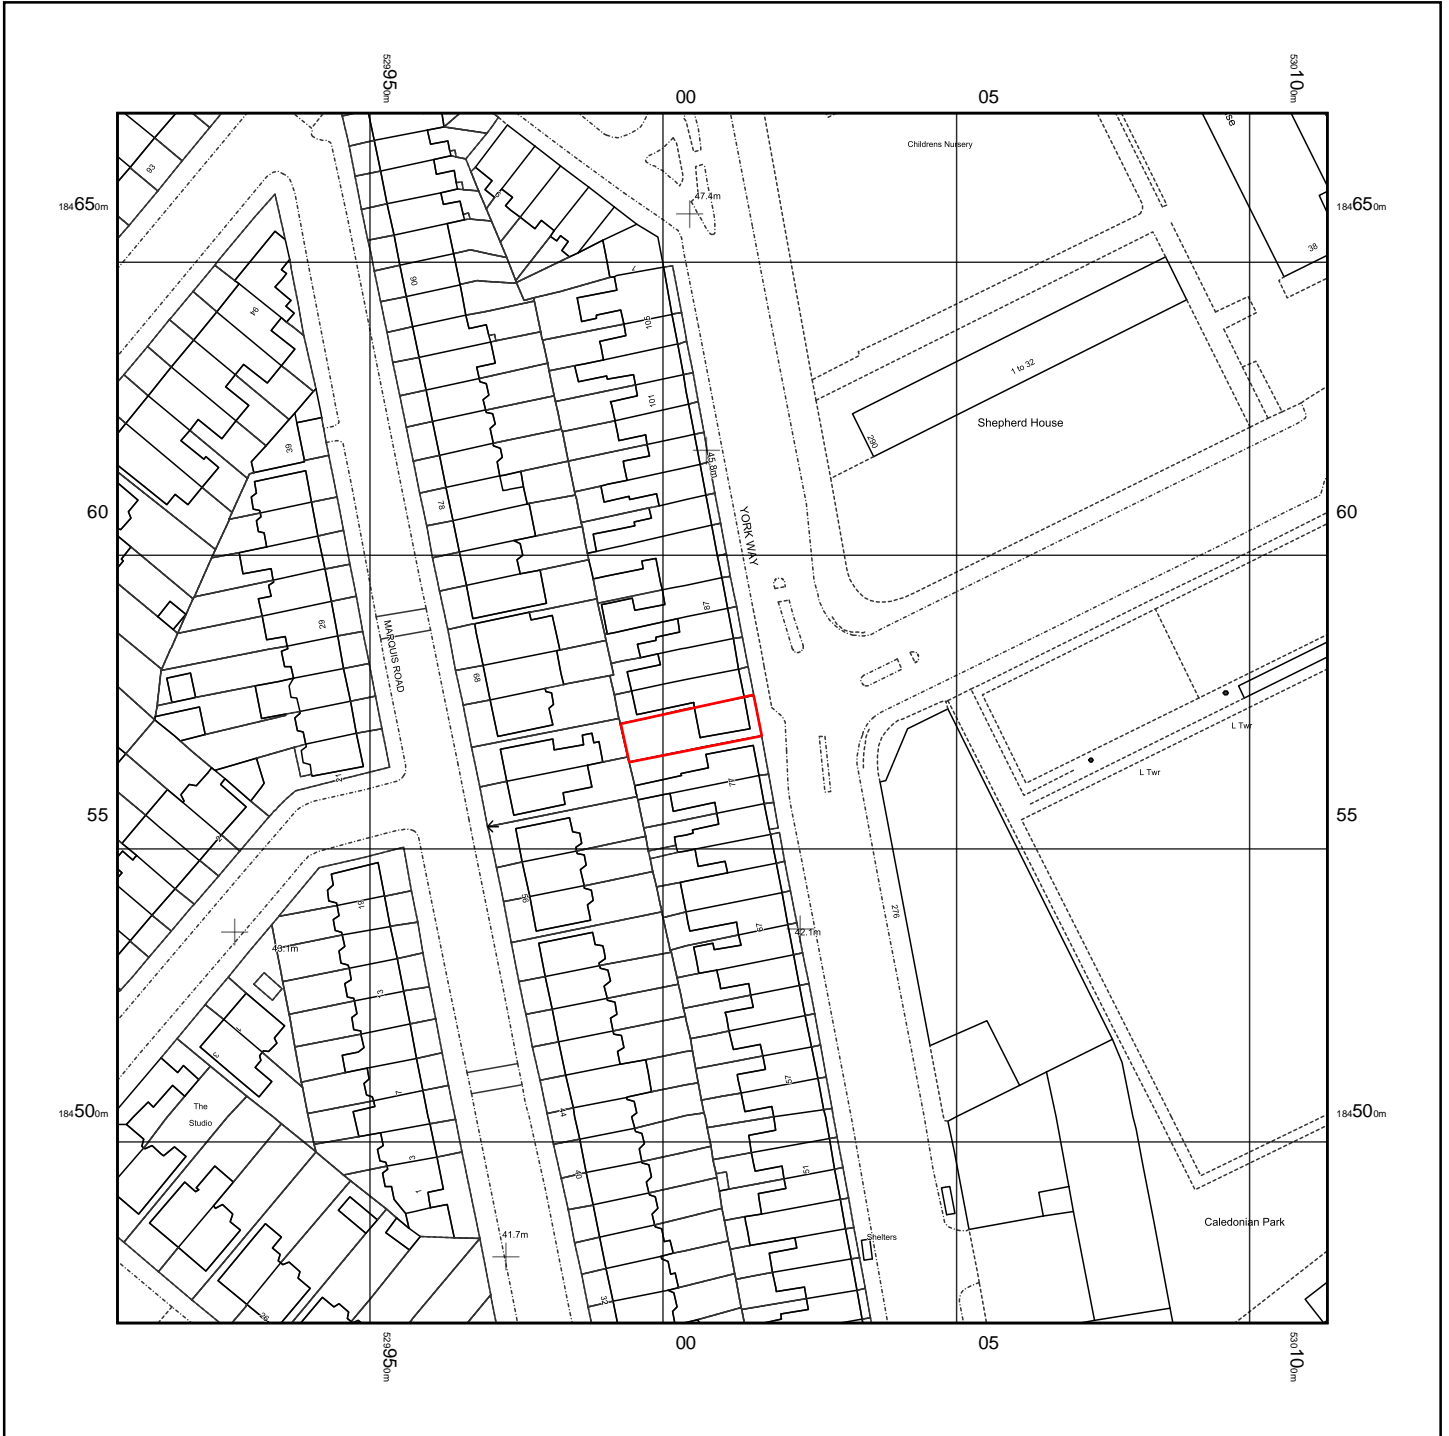

2520922 025 - Location Plan - 79, YORK WAY, LONDON, CAMDEN, N7 9QF

Supplied by: [www.ukmapcentre.com](http://www.ukmapcentre.com)

Serial No: 261988

Centre Coordinates: 530006,184566

Production Date: 13/04/2023 16:22:26

© Crown copyright and database rights 2023 Ordnance Survey 100048957. The representation of road, track or path is no evidence of a boundary or right of way. The representation of features as lines is no evidence of a property boundary.

0m 1cm = 12.5m 62.5m  
Scale 1:1250