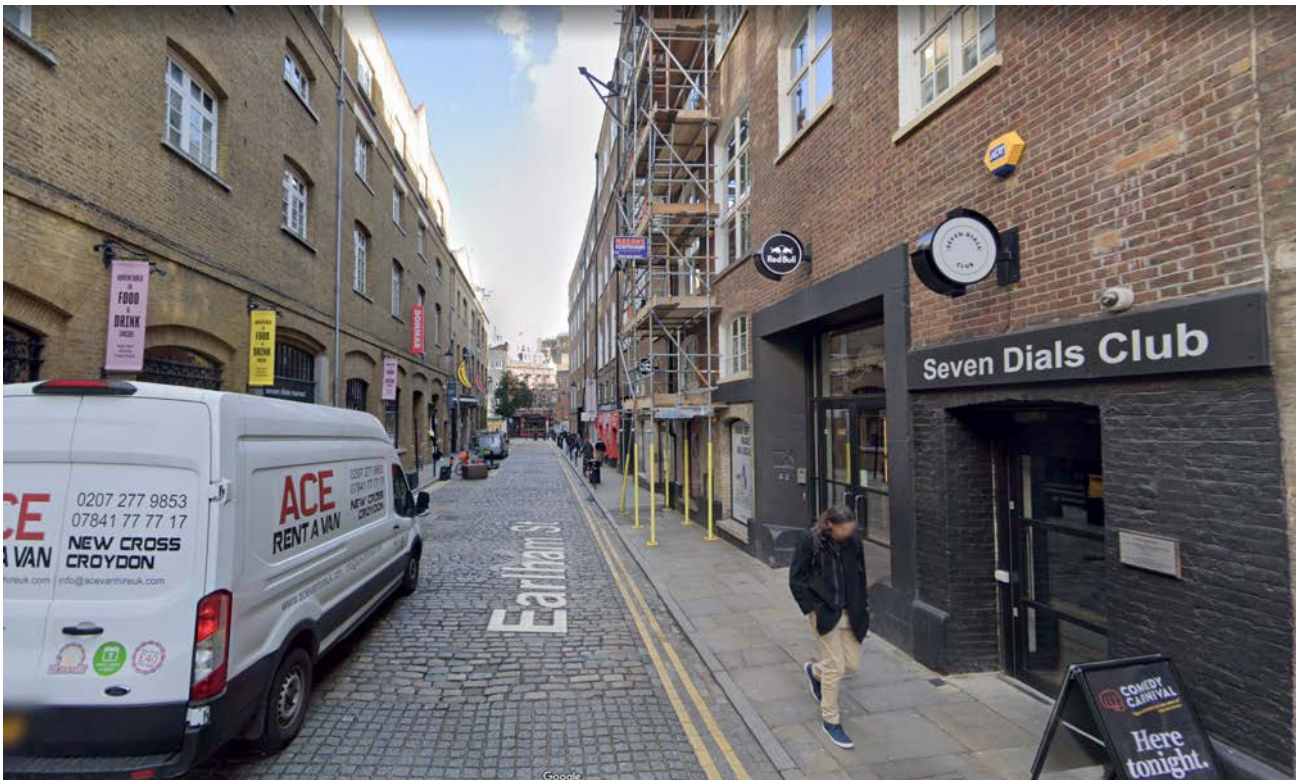

## URBAN OUTFITTERS

Warehouse, 42-56 Seven Dials, Earlham St, London, WC2H 9LJ

03: Neal Street - Existing Street view.

04: Earlham Street - Existing Street view.

**apt.design**

Studio 1  
31 Main Street, Kilby  
Leicestershire, UK, LE18 3TD