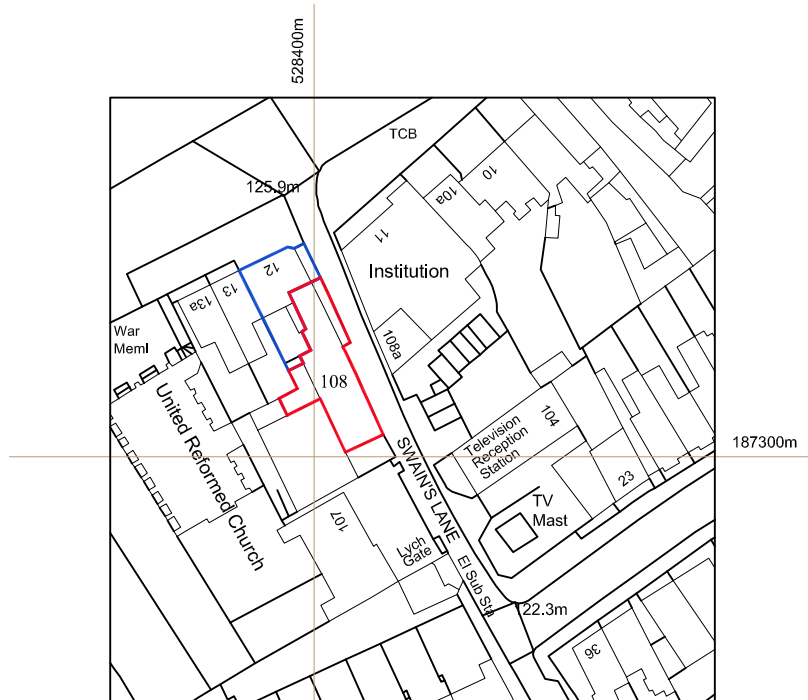

# 108 Swains Lane London N6 6PH

site location plan  
drg no 1187-01

scale 1:1250 @ A4